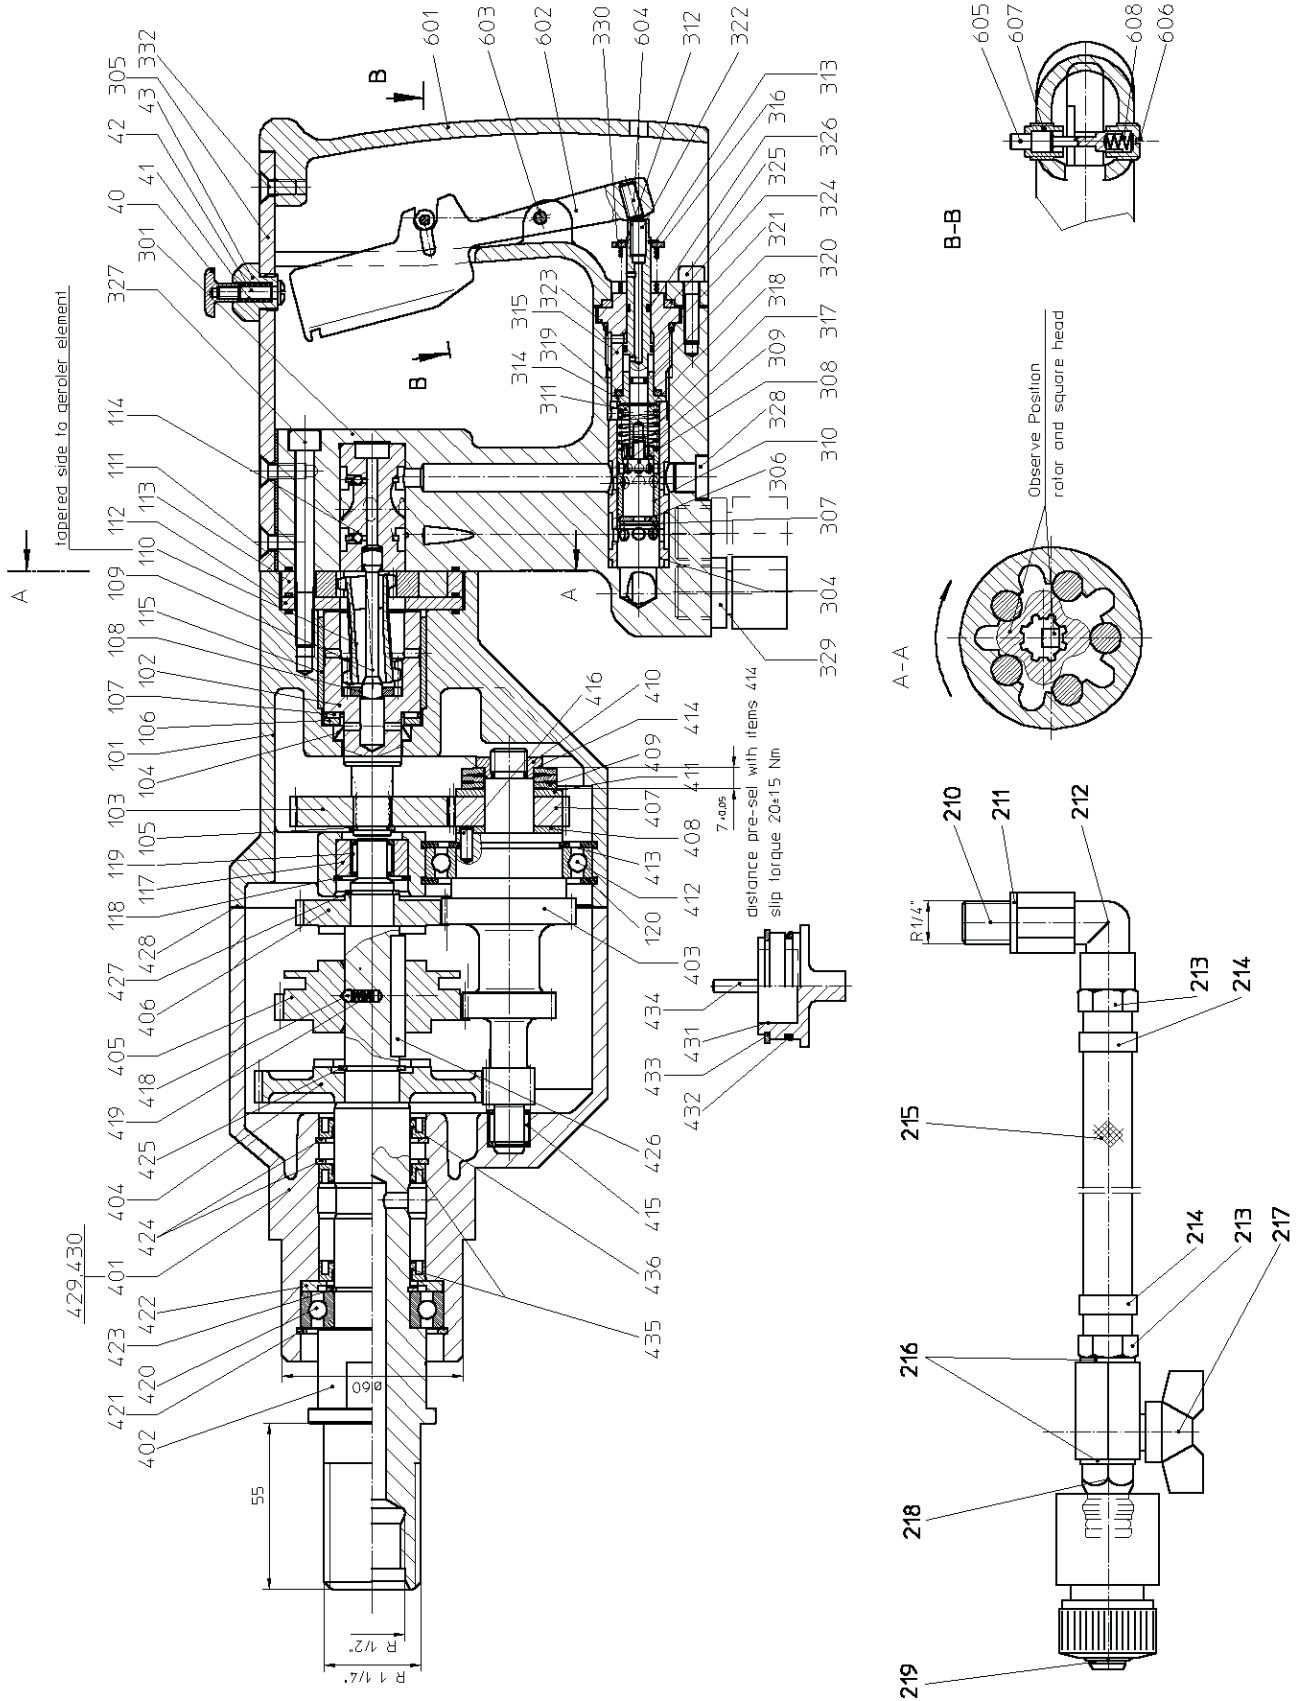

# CD10 PARTS LIST

ITEM	P/N	QTY	DESCRIPTION
TG4	88347	1	COMPOSITE SAFETY DECAL (NOT SHOWN)
A10	40507	1	HOSE SET WITH QUICK COUPLERS (NOT SHOWN)
TG5	76482	1	CD10 NAME TAG (SEE PAGE # 6)
AY1	41249	1	MOTOR ASSEMBLY (INCLUDES ITEMS 101 - 210)
101	41253	1	MOTOR HOUSING
102	41254	1	OUTPUT SHAFT
103	41255	1	SPUR GEAR
104	41256	1	SHAFT SEALING
105	41257	1	SNAP RING
106	41258	1	THRUST WASHER
107	41259	1	THRUST BEARING
108	41260	1	SHAFT SPACER
109	41261	1	SPOOL DRIVE
110	41262	1	DRIVE
111	41263	3	O-RING *
112	41264	1	SPACER PLATE
113	41265	1	GEROLER ASSY
114	41266	1	SPOOL
115	41267	1	BEARING
117	41624	1	BEARING RING
118	41268	1	SNAP RING
119	41269	1	NEEDLE BEARING
120	41270	1	SNAP RING
AY2	41252	1	CENTERING AID HANDLE ASSY (INCLUDES ITEMS AY3 CENTERING AID & AY4 CLAMP CLIP ASSY)
AY3	41608	1	CENTERING AID (INCLUDES ITEMS 259 & 260)
259	41609	1	GAS PRESSURE SPRING W/BUFFER (INCLUDES ITEM 261)
260	41611	1	EXTENSION ROD
261	56607	1	BUFFER (INCLUDED WITH ITEM 259 GAS PRESSURE SPRING W/ BUFFER)
AY4	41612	1	CLAMP CLIP ASSY (INCLUDES ITEMS 250 - 256)
250	41613	1	CLAMP CLIP
251	41614	3	LOCKING SCREW
252	41616	3	SQUARE NUT
254	41621	2	WASHER
255	41622	4	DISTANCE RING
256	41623	1	HANDLE
AY5	41250	1	THREE-SPEED GEARBOX ASSY (INCLUDES ITEMS 401 THRU 436 & 210 - 219)
401	41271	1	BEARING HOUSING