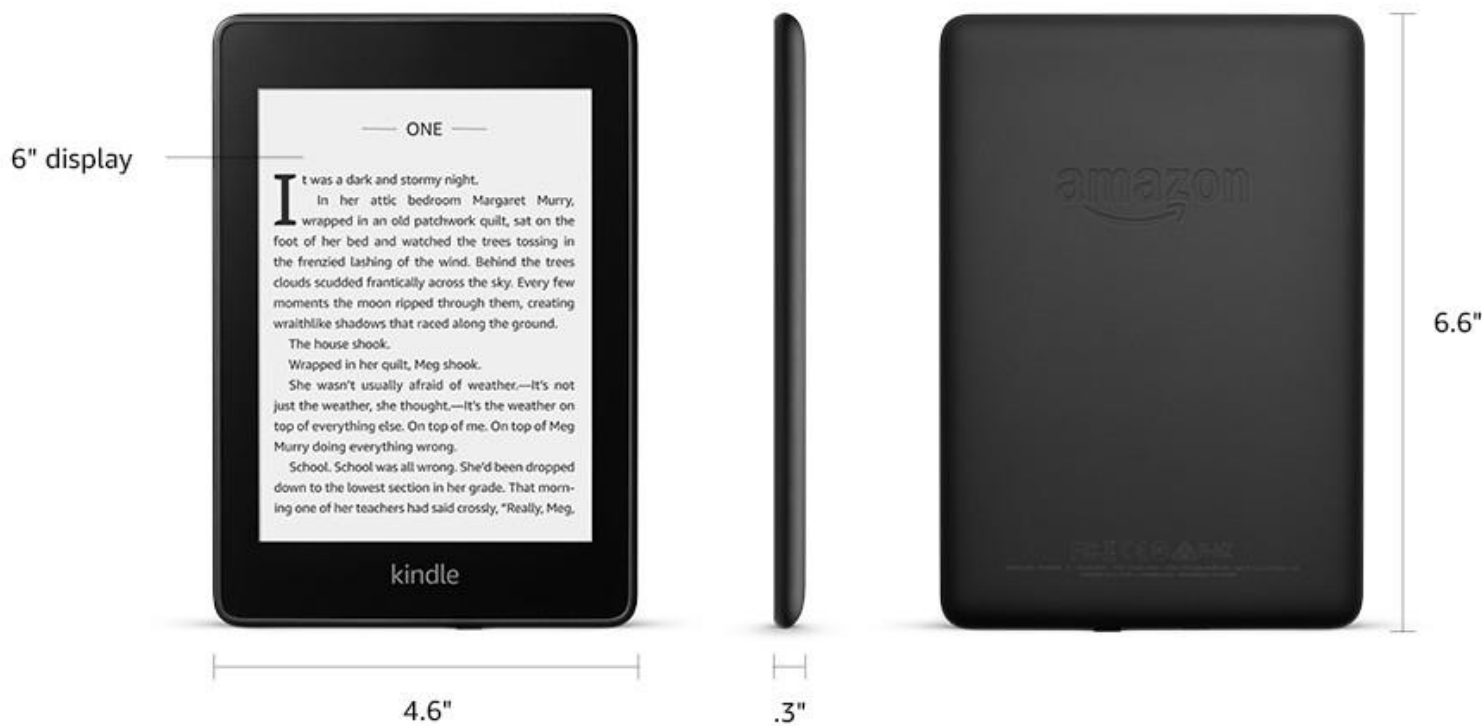

KND200 Amazon Kindle Paperwhite 10th Gen
(With built-in front light)

kindle paperwhite

Thinner, lighter—and
now waterproof

Technical Details

Display	Amazon's 6" Paperwhite display technology with built-in light, 300ppi, optimized font technology, 16-level gray scale.
Size	6.6" x 4.6" x 0.3" (167 x 116 x 8.18 mm).
Weight	Wi-Fi: 6.4 oz (182 g) Wi-Fi + Free Cellular Connectivity: 6.8 oz (191 g) Actual size and weight may vary by configuration and manufacturing process.
System Requirements	None; fully wireless and doesn't require a computer to download content.
On-Device Storage	8 GB or 32 GB; holds thousands of books.
Cloud Storage	Free cloud storage for all Amazon content.
Battery Life	A single charge lasts up to six (6) weeks, based on a half hour of reading per day with wireless off and the light setting at 13. Battery life will vary based on light settings, wireless usage. Audible audiobook streaming over Bluetooth will reduce battery life.
Charge Time	Fully charges in approximately 4 hours from a computer via USB cable or fully charges in less than 3 hours with a 5W USB power adapter.
Wi-Fi Connectivity	Supports public and private Wi-Fi networks or hotspots that use the 802.11b, 802.11g, or 802.11n standard with support for WEP, WPA and WPA2 security using password authentication or Wi-Fi Protected Setup (WPS).
Accessibility Features	VoiceView screen reader, available over Bluetooth audio, provides spoken feedback allowing you to navigate your device and read books with text-to-speech (available in English only). Kindle Paperwhite also includes the ability to invert Black and White, adjust font size, font face, line spacing and margins. Learn more about Accessibility for Kindle