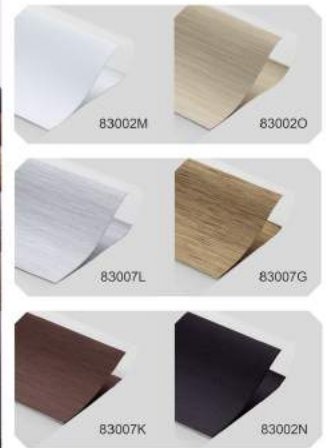

series
83015

Composition
100% Polyester

Finished width
300 cm

Shading effect
blackout

Weight per m²
206g/m² ± 5%

Color fastness
6 to 7 Grade

Solid & sheer repeat
9*6cm

DIGITALHOME
Helping you live smartly.

series
83017

Composition
100% Polyester

Finished width
300 cm

Shading effect
blackout

Weight per m²
201g/m² ± 5%

Color fastness
6 to 7 Grade

Solid & sheer repeat
7.5*5cm

DIGITALHOME
Helping you live smartly.

series
83007

Composition
100% Polyester

Finished width
300 cm

Shading effect
blackout

Weight per m²
315g/m² ± 5%

Thickness(mm)
0.52±0.05

Solid & sheer repeat
10*6cm

DIGITALHOME
Helping you live smartly.

series
83021

Composition
100% Polyester

Finished width
300 cm

Shading effect
blackout

Weight per m²
470g/m² ± 5%

Color fastness
7 to 8 Grade

Solid & sheer repeat
6.5cm

ZEBRA SEMI-BLACKOUT