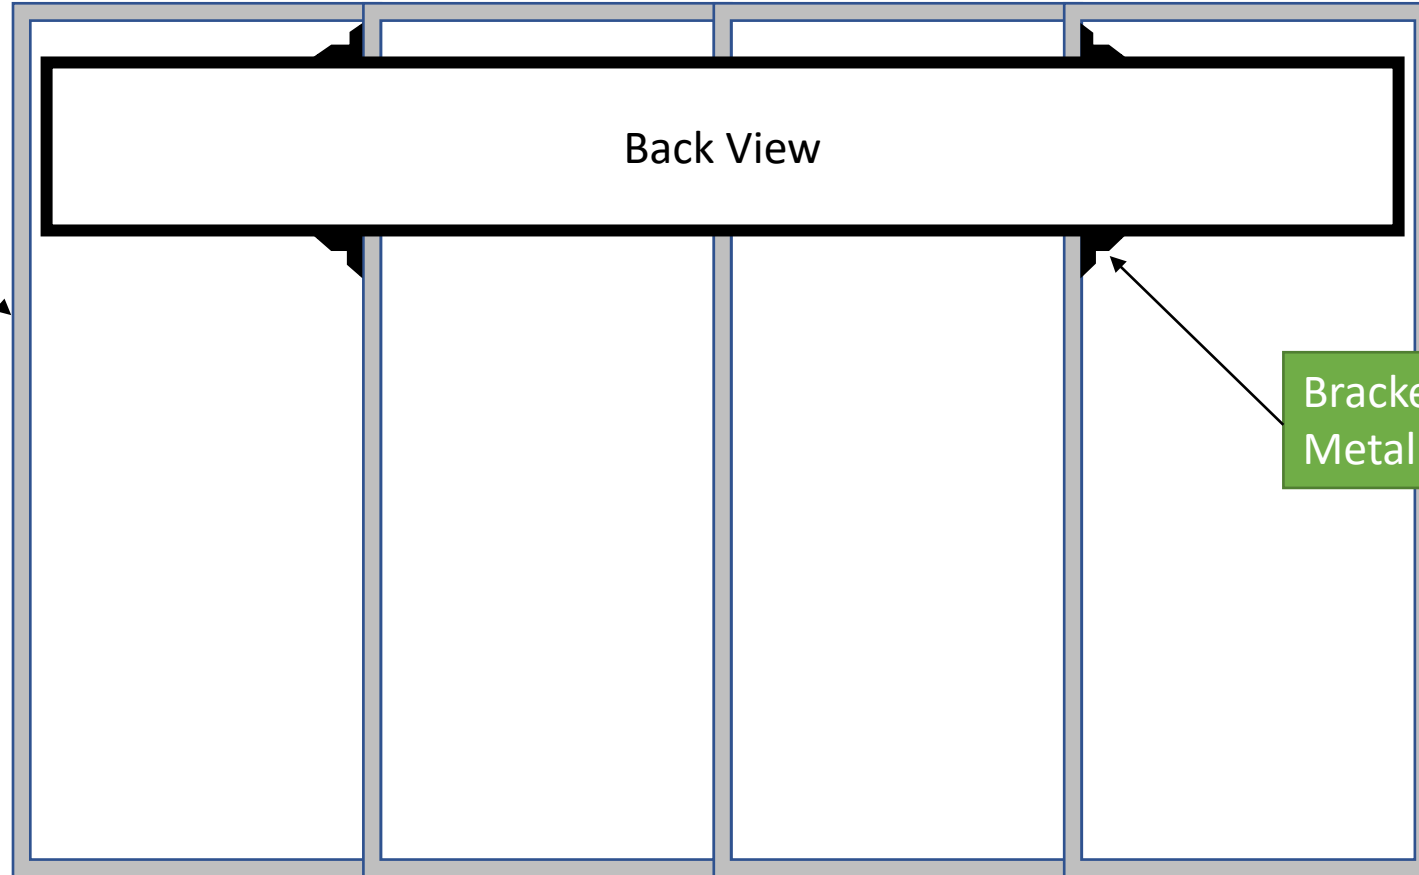

Hanging solution for individual store window

Aluminum Window Frame

Hook x 4pcs (included)
Metal screws (included)

1 ½' Chains x 2pcs (included)

Mounting solution for individual store window

Aluminum Window Frame

Brackets x 4pcs (included)
Metal screws (included)

Mounting solution for multiple store window
-Back View

Aluminum Window Frame

Bracket x 4pcs (included)
Metal screws (included)

Mounting solution for multiple store window
-Front View