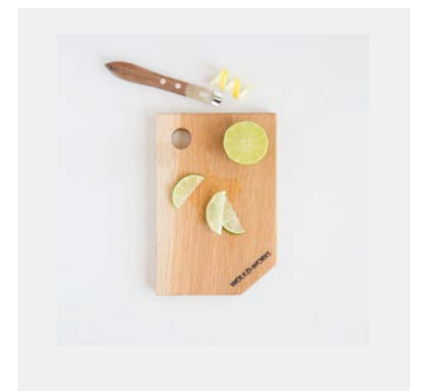

All products come with a signed thank you card from the artisan who made it.

Chopping and Serving Boards

THE CHARCUTERIE BOARD

Solid White Oak
6"x18"x7/8"
Mineral Oil/Wax Finish

Quantity Price

MSRP	\$52
10-49	\$31
50-100	\$29
101+	\$26

THE EVERYDAY BOARD

Solid European Beech
6"x13"x7/8"
Mineral Oil/Wax Finish

Quantity Price

MSRP	\$44
10-49	\$28
50-100	\$25
101+	\$22

THE COCKTAIL BOARD

Solid White Oak
6"x9"x7/8"
Mineral Oil/Wax Finish

Quantity Price