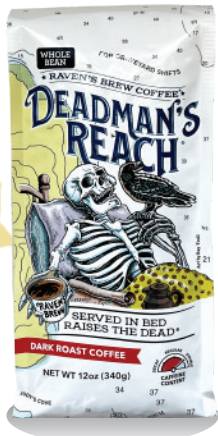

Ask about our Limited and Seasonal Offerings!

Coffee

12oz Retail bags

At RAVEN'S BREW COFFEE, INC.® we take pride in sourcing the best coffees in the world. Our green coffee buying philosophy results in most of our coffees being shade grown, bird friendly, small-farm grown, and economically just.

• SINCE 1992 •

BEST SELLER

Deadman's Reach® Coffee

TASTING NOTES

- Dark Chocolate, Hazelnuts, Sweet Bite
- Full Body
- Medium Acidity

DARK ROAST

ORGANIC OPTION

STAFF FAVORITE

Three Peckered Billy Goat® Coffee

TASTING NOTES

- Dark Chocolate, Nutty, Fruity Sweetness
- Heavy, Full Body
- Low-Medium Acidity

DARK ROAST

ORGANIC OPTION

Wicked Wolf® Coffee

TASTING NOTES

- Dark Berry, Spice, Chocolate Toffee
- Heavy, Full Body
- Medium Acidity