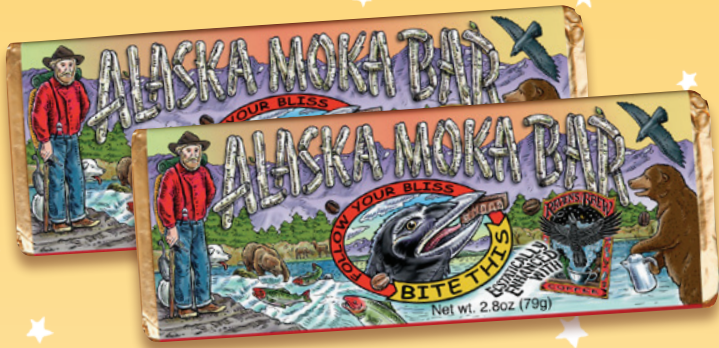

Stainless Steel MiiR Flip Travel Tumbler

Our 16oz **MiiR Flip Travel Tumbler** fuels those daily deeds with ease!

Features the **Deadman's Reach®** label art on the front and a Served in Bed Raises the Dead™ tagline and tilted back skull on the reverse

1-800-917-2836 Fax: 360-570-9145

Email: sip@ravensbrew.com ravensbrewcoffee.com

Cool Stuff

Posters & Postcards

Full-color posters and postcards featuring our famous label art. Posters are 11" x 14" and postcards are 5" x 7".

Designs include: Double Dead®, Deadman's Reach®, Three Peckered Billy Goat®, Wicked Wolf®, RAVEN'S BREW COFFEE®, Skookum® Blend®, Resurrection Blend® and Bruin Blend®.

Alaskan Pride Postcards!

For our Alaskan customers only, our "Alaskan Original" design is printed on the front.

These rare dark beauties are available only to customers who also sell our 12oz bagged coffee.

Alaska Moka Bars™

Our collaboration with Sitka's gourmet chocolatier, Theobroma Chocolate Company. This bar is 2.8 ounces of high-grade dark chocolate blended with **RAVEN'S BREW®** coffee. Follow your bliss, bite this!