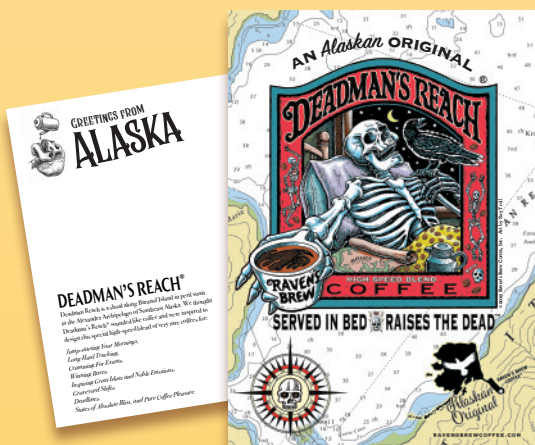

Alaskan Original Postcards

5" x 7" postcards featuring our famous label art, our Alaskan Original logo, and Alaskan themed layout on the reverse.

Designs include: Deadman's Reach®, Double Dead®, Three Peckered Billy Goat®, Wicked Wolf®, Resurrection Blend®, Bruin Blend®, RAVEN'S BREW COFFEE®, Skookum® Blend, and Polaris Perk™