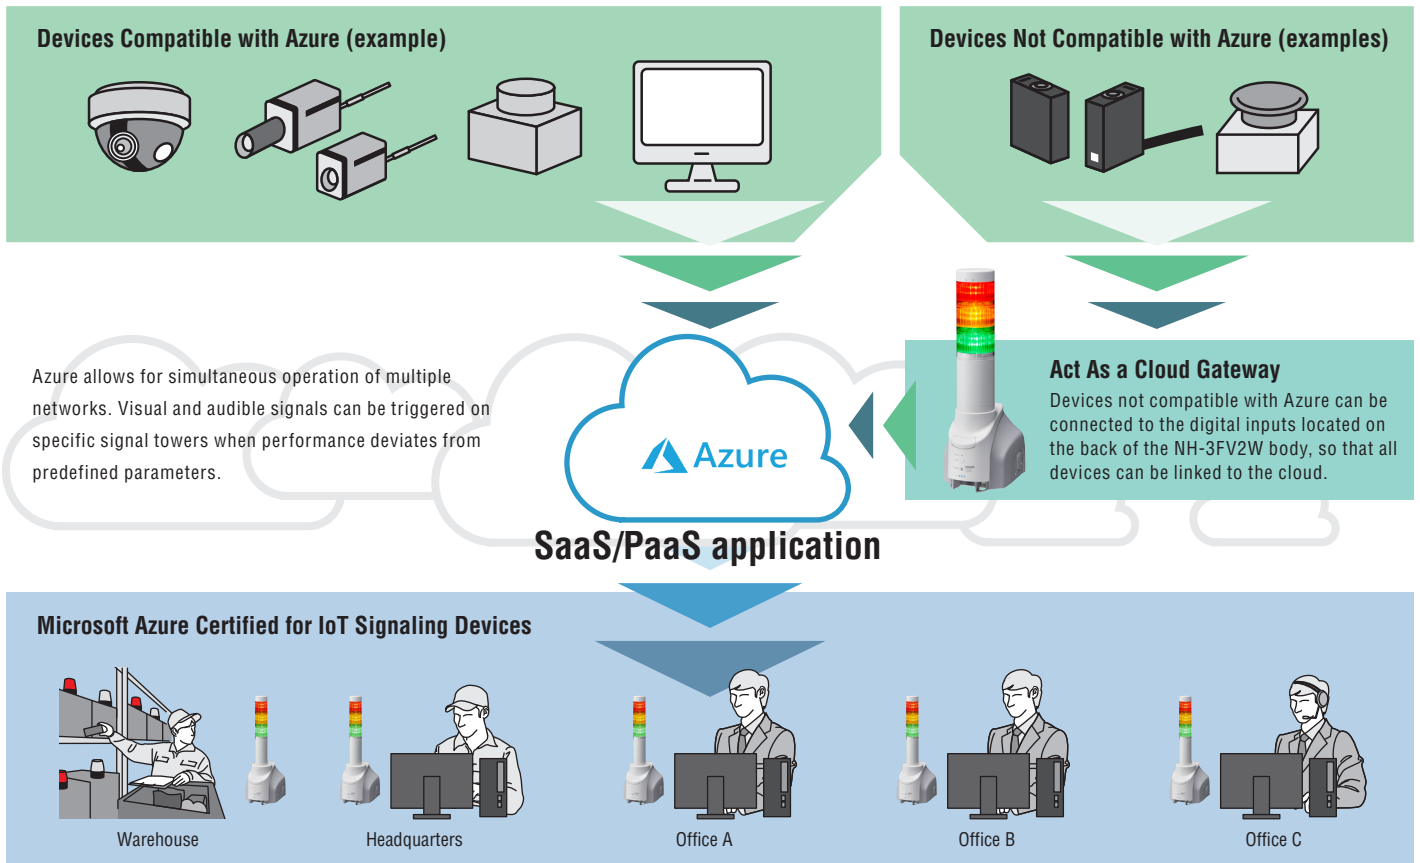

New

Cloud Application Monitoring Signal Tower

Connects directly to Azure cloud services without external devices or gateways

Microsoft
Azure

Certified

NHP-3FV2W

NHL-3FV2W

Effortless Device Setup

- The digital inputs on the NH-3FV2W allows users to link devices not compatible with the cloud.
- The Azure Device Template allows users to easily configure user-specific parameters and other properties of the NH-3FV2W.

Reliable and Accessible

- The Azure IoT Central is a highly secure platform that enables remote device management and data collection.

φ40

φ60

88dB
(at 1m)

MP3

Seamless Azure Integration

Access All Your NH-3FV2W Data In Azure