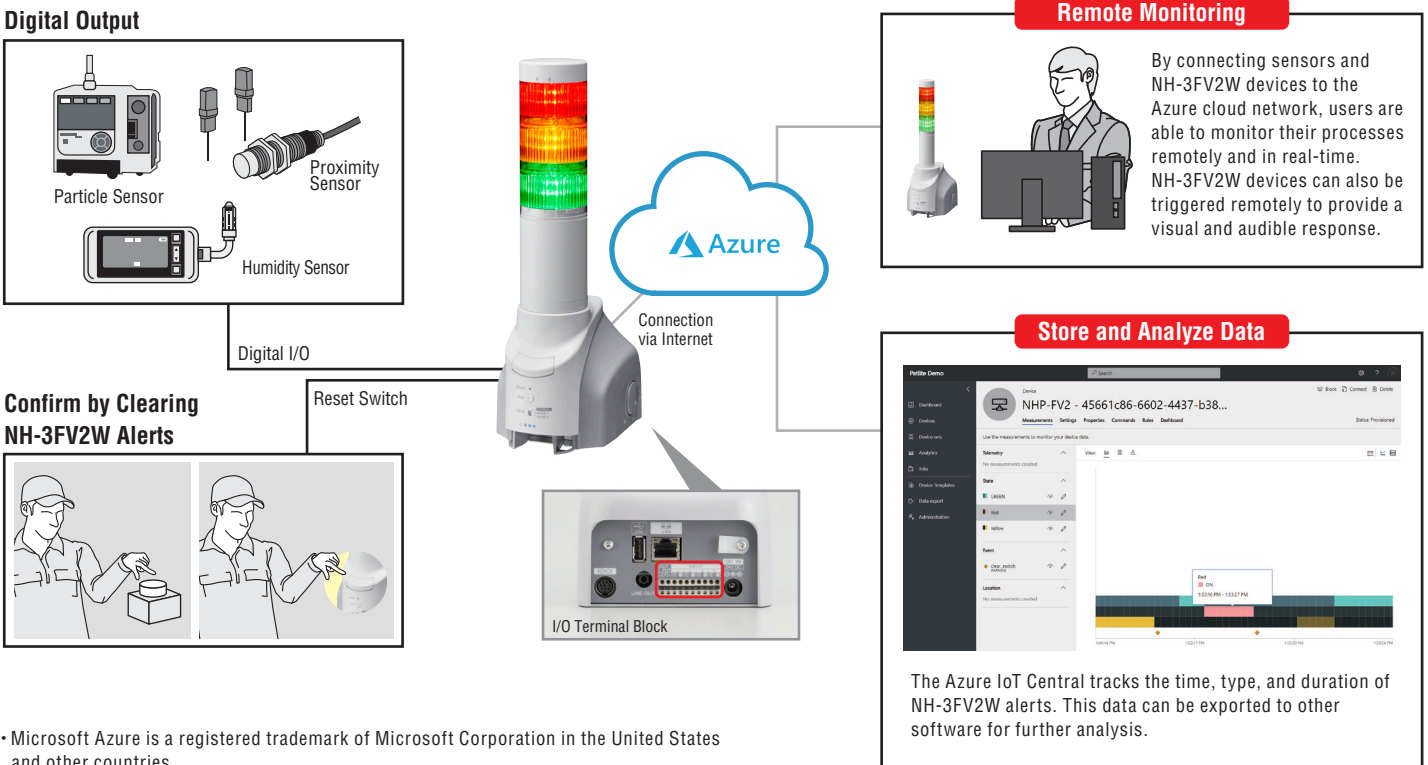

New

Cloud Application Monitoring Signal Tower

Connects directly to Azure cloud services without external devices or gateways

Microsoft
Azure

Certified

NHP-3FV2W

NHL-3FV2W

Effortless Device Setup

- The digital inputs on the NH-3FV2W allows users to link devices not compatible with the cloud.
- The Azure Device Template allows users to easily configure user-specific parameters and other properties of the NH-3FV2W.

Reliable and Accessible

- The Azure IoT Central is a highly secure platform that enables remote device management and data collection.

φ40

φ60

88dB
(at 1m)

MP3

Seamless Azure Integration

Access All Your NH-3FV2W Data In Azure