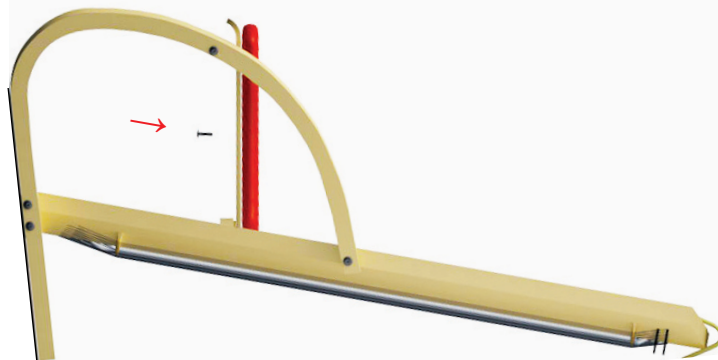

# monchair

feeltone

by feltone products

Montageanleitung / mounting instruction

1.

Schutz / protection

Wand / wall

2.

$4 \times L$

3.

$2 \times L$

4.

5.

6.

2 x S

Höhenverstellung /  
height adjustment