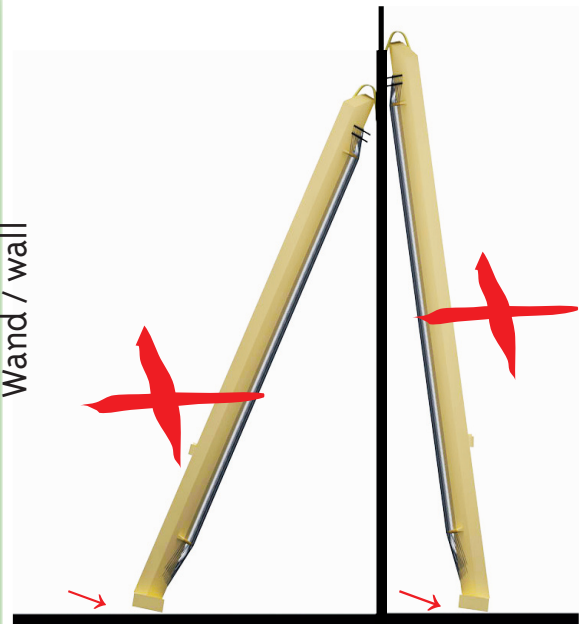

# monchair

feeltone

by feltone products

Montageanleitung / mounting instruction

1.

Schutz / protection

Wand / wall

2.

$4 \times L$

3.

$2 \times L$

4.

5.

6.

2 x S

Höhenverstellung /  
height adjustment