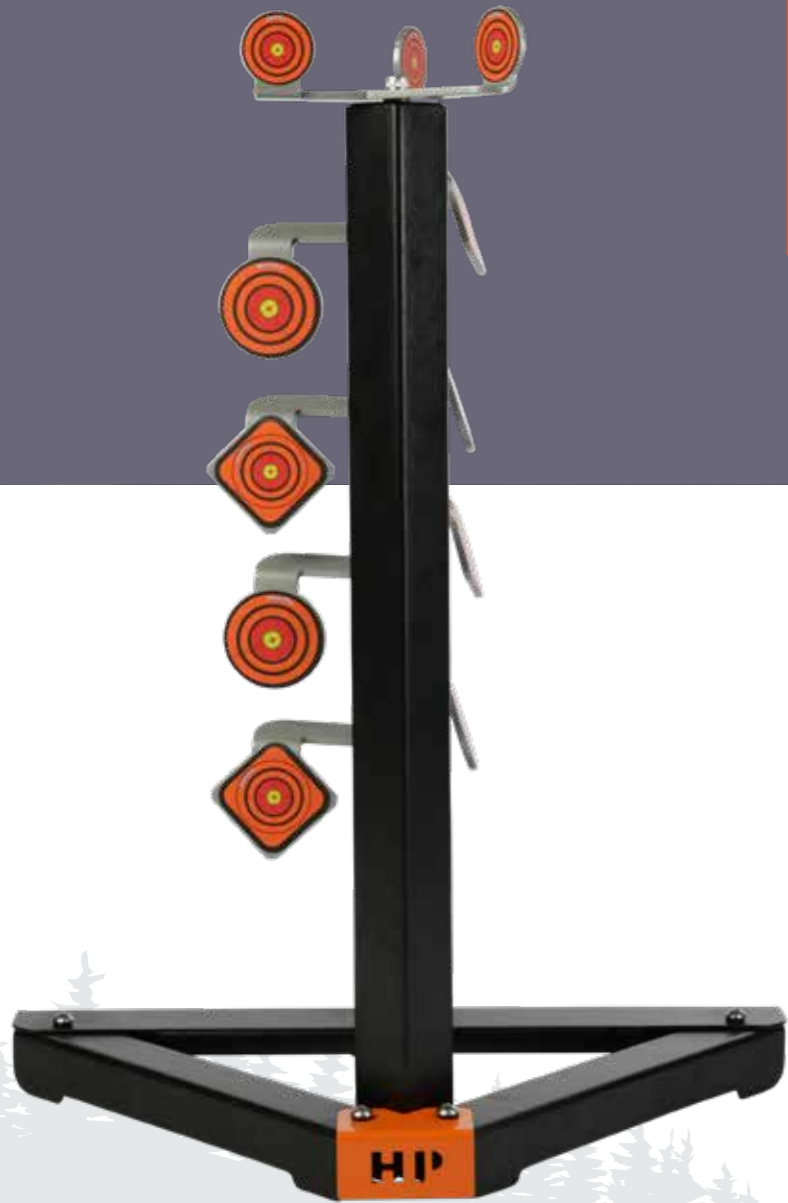

Designed by Shooters for Shooters
Tough build quality, reactive shootable targets allows you to reset the targets from your shooting position. Our targets allow for simple assembly and disassembly. Built to last in harsh environments.

Target Tree

Suitable for
.22 Rimfire

Large Flipping Target

Suitable for
.22 Rimfire

Small Flipping Target

Suitable for
Air Rifle

Walking Target

Suitable for
.22 Rimfire

Select targets soon to be available for centerfire ammunition. (5.56 & 7.62)

Shroud Target

Suitable for
Air Rifle

Hunt-Pro

www.huntproglobal.com