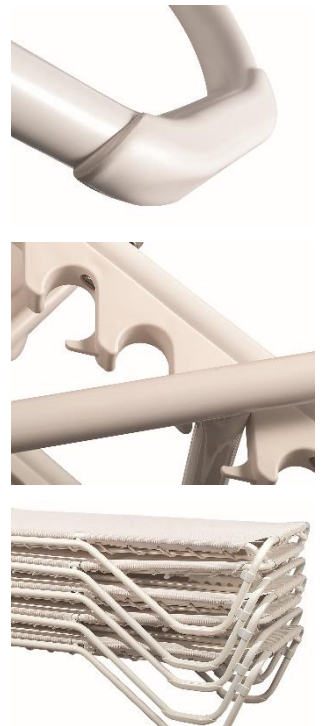

MARINA

Characteristics

Stackable sunlounger manufactured of enhanced aluminium.

Designed for professional use, hotels & resorts, private clubs and others facilities.

Elegance and Stylish design that allows a safe and comfortable rest.

A 4-position adjustable backrest with a self-locking safety system preventing any injuries.

Backrest with fixings to avoid to rise when pressure is applied on the fabric.

Auto-tensed system using an elastic cord that facilitates the fabric recovery.

Fabric easy to replace.

2 years warranty.

Reclinable

Stackable

Fabric

Replacements

Resistant

Logo

100% recyclable