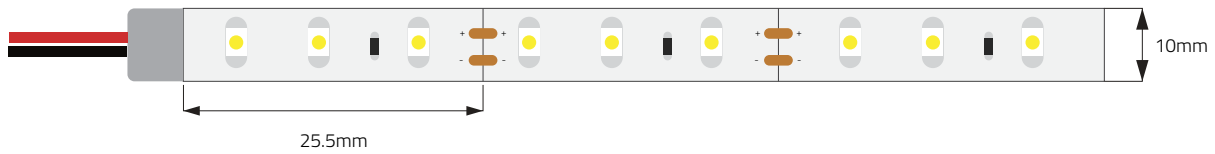

## SPECIFICATIONS

PREMIUM LUMA 5 EX	HIGH DENSITY
Input	12V DC
Luminous Flux	252 - 300 Lumens /ft
Strip Width	10mm
Strip Length	24.6ft roll
LED Chips Type	SMD 2835
Number of LEDs	900pcs
Waterproof Rating	IP30 Indoor Use
Jack Type	DC Male and Female