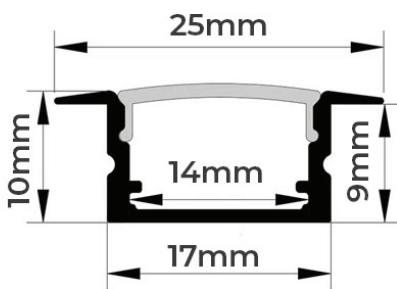

A-JD1237-RM-5PKS

Mounting Type: Recessed Mounted

Profile Type: Neat & Stylish

LED Strip Compatibility: Fits most LED strip types and width: 8mm, 10mm, 24V and COB: 10mm width

Dimension: Length: 1m | Width: 17 mm | Height: 9 mm

Customizable/Can be cut: Yes

Easy Installation: Yes

Ideal Application: For that neat and stylish general and multiple lighting applications.