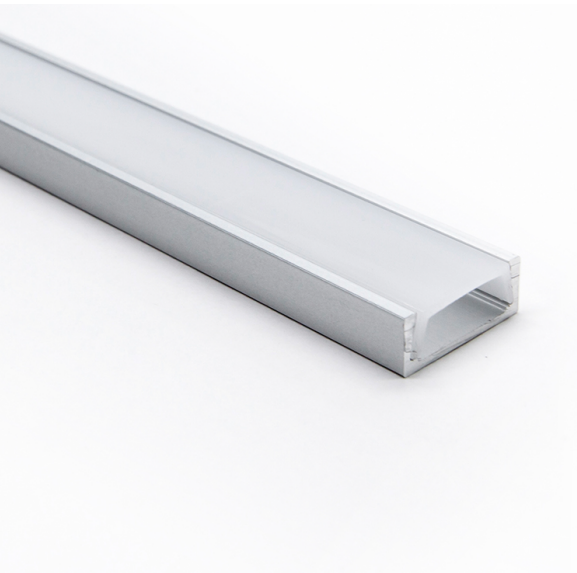

ALUMINUM CHANNELS

HitLights' aluminum channels is the perfect way to mount your lighting projects. Aluminum channels gives any installation that professional finished look.

A-A1507-SM-5PKS

Slim Surface Mounted Aluminum Channel
Length: 1m | Width: 15 mm | Height: 6 mm

~~\$24.75~~

\$22.27

5 PC PACK

PROFESSIONAL
PRICE

A-A1616-CM-5PKS

Slim Corner Mounted Aluminum Channel
Length: 1m | Width: 16 mm | Height: 16 mm

~~\$24.75~~

\$22.27

Dimension: Length: 1m | Width: 15 mm | Height: 6 mm

Customizable/Can be cut: Yes

Easy Installation: Yes

Ideal Application: For that slim and stylish design on your back splash and accent lighting applications.

Easy Installation: Yes

Ideal Application: For that polished and professional looking corner lighting applications.

A-A1706-RM-5PKS

Mounting Type: Recessed Mounted

Profile Type: Neat & Stylish

LED Strip Compatibility: Fits most LED strip types and width: 8mm, 10mm