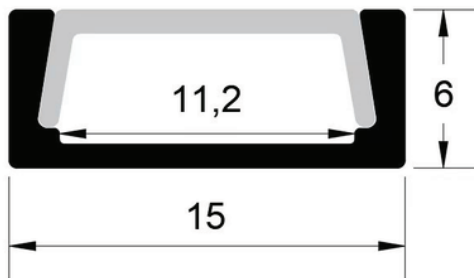

Specifications

A-A1507-SM-5PKS

Mounting Type: Surface Mounted

Profile Type: Slim Profile

LED Strip Compatibility: Fits most LED strip types and width: 8mm, 10mm

Dimension: Length: 1m | Width: 15 mm | Height: 6 mm

Customizable/Can be cut: Yes

Easy Installation: Yes

Ideal Application: For that slim and stylish design on your back splash and accent lighting applications.