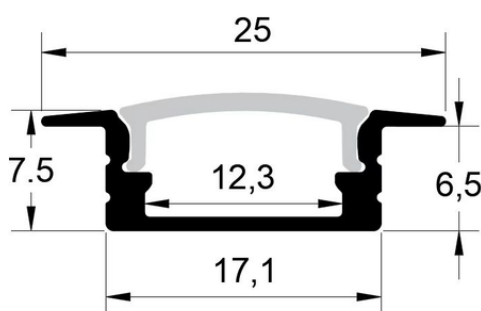

A-A1706-RM-5PKS

Mounting Type: Recessed Mounted

Profile Type: Neat & Stylish

LED Strip Compatibility: Fits most LED strip types and width: 8mm, 10mm

Dimension: Length: 1m | Width: 25 mm | Height: 7.5 mm

Customizable/Can be cut: Yes

Easy Installation: Yes

Ideal Application: For that neat and stylish general and multiple lighting applications.