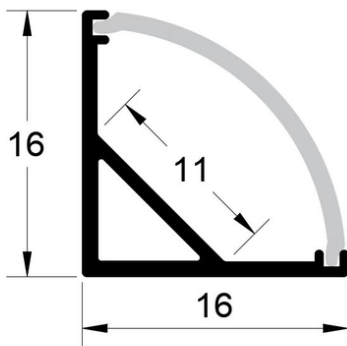

Dimension: Length: 1m | Width: 15 mm | Height: 6 mm

Customizable/Can be cut: Yes

Easy Installation: Yes

Ideal Application: For that slim and stylish design on your back splash and accent lighting applications.

A-A1616-CM-5PKS

Mounting Type: Corner Mounted

Profile Type: V Profile

LED Strip Compatibility: Fits most LED strip types and width: 8mm, 10mm

Dimension: Length: 1m | Width: 16 mm | Height: 16 mm

Customizable/Can be cut: Yes

Dimension: Length: 1m | Width: 25 mm | Height: 7.5 mm

Customizable/Can be cut: Yes

Easy Installation: Yes

Ideal Application: For that neat and stylish general and multiple lighting applications.

Specifications

Dimension: Length: 1m | Width: 17 mm | Height: 9 mm

Customizable/Can be cut: Yes

Easy Installation: Yes

Ideal Application: For that neat and stylish general and multiple lighting applications.

A-JD1238-SM-5PKS