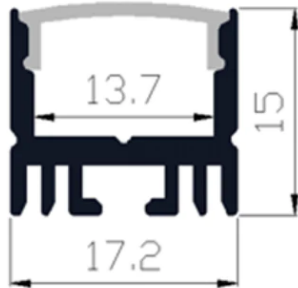

Dimension: Length: 1m | Width: 15 mm | Height: 6 mm

Customizable/Can be cut: Yes

Easy Installation: Yes

Ideal Application: For that slim and stylish design on your back splash and accent lighting applications.

Dimension: Length: 1m | Width: 25 mm | Height: 7.5 mm

Customizable/Can be cut: Yes

Easy Installation: Yes

Ideal Application: For that neat and stylish general and multiple lighting applications.

Specifications

A-902H-5PK

Mounting Type: Surface Mounted

Profile Type: Medium Profile

LED Strip Compatibility: Fits most LED strip types and width: 8mm, 10mm

Dimension: Length: 1m | Width: 17.2 mm | Height: 15 mm

Customizable/Can be cut: Yes

Dimension: Length: 1m | Width: 17 mm | Height: 9 mm

Customizable/Can be cut: Yes

Easy Installation: Yes

Ideal Application: For that neat and stylish general and multiple lighting applications.

A-JD1238-SM-5PKS