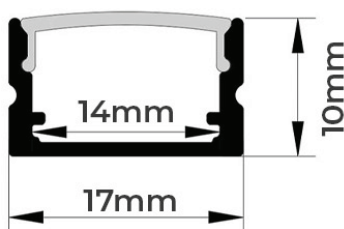

A-A1616-CM-5PKS

Mounting Type: Corner Mounted

Profile Type: V Profile

LED Strip Compatibility: Fits most LED strip types and width: 8mm, 10mm

Dimension: Length: 1m | Width: 16 mm | Height: 16 mm

Customizable/Can be cut: Yes

Dimension: Length: 1m | Width: 25 mm | Height: 7.5 mm

Customizable/Can be cut: Yes

Easy Installation: Yes

Ideal Application: For that neat and stylish general and multiple lighting applications.

Specifications

A-902H-5PK

Mounting Type: Surface Mounted

Profile Type: Medium Profile

LED Strip Compatibility: Fits most LED strip types and width: 8mm, 10mm

Dimension: Length: 1m | Width: 17.2 mm | Height: 15 mm

Customizable/Can be cut: Yes

Dimension: Length: 1m | Width: 17 mm | Height: 9 mm

Customizable/Can be cut: Yes

Easy Installation: Yes

Ideal Application: For that neat and stylish general and multiple lighting applications.

A-JD1238-SM-5PKS