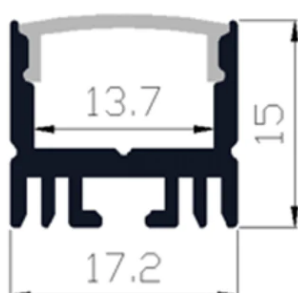

LED Strip Compatibility: Fits most LED strip types and width: 8mm, 10mm

Dimension: Length: 1m | Width: 16 mm | Height: 16 mm

Customizable/Can be cut: Yes

Easy Installation: Yes

Ideal Application: For that polished and professional looking corner lighting applications.

A-A1706-RM-5PKS

Mounting Type: Recessed Mounted

Profile Type: Neat & Stylish

LED Strip Compatibility: Fits most LED strip types and width: 8mm, 10mm

Dimension: Length: 1m | Width: 25 mm | Height: 7.5 mm

Customizable/Can be cut: Yes

Easy Installation: Yes

Ideal Application: For that neat and stylish general and multiple lighting applications.

A-902H-5PK

Mounting Type: Surface Mounted

Profile Type: Medium Profile

LED Strip Compatibility: Fits most LED strip types and width: 8mm, 10mm

Dimension: Length: 1m | Width: 17.2 mm | Height: 15 mm

Customizable/Can be cut: Yes

Easy Installation: Yes

Ideal Application: For superior light diffusion in professional accent lighting applications.