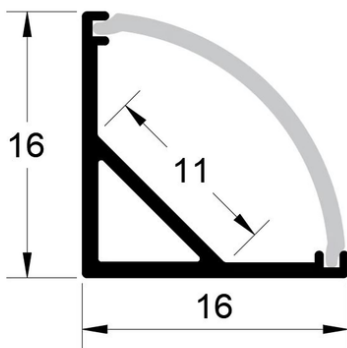

A-A1616-CM-5PKS

Mounting Type: Corner Mounted

Profile Type: V Profile

LED Strip Compatibility: Fits most LED strip types and width: 8mm, 10mm

Dimension: Length: 1m | Width: 16 mm | Height: 16 mm

Customizable/Can be cut: Yes

Easy Installation: Yes

Ideal Application: For that polished and professional looking corner lighting applications.