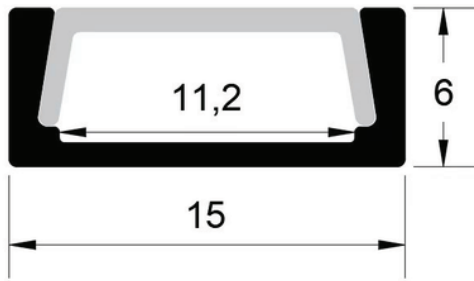

A-A1507-SM-5PKS

Mounting Type: Surface Mounted

Profile Type: Slim Profile

LED Strip Compatibility: Fits most LED strip types and width: 8mm, 10mm

Dimension: Length: 1m | Width: 15 mm | Height: 6 mm

Customizable/Can be cut: Yes

Easy Installation: Yes

Ideal Application: For that slim and stylish design on your back splash and accent lighting applications.