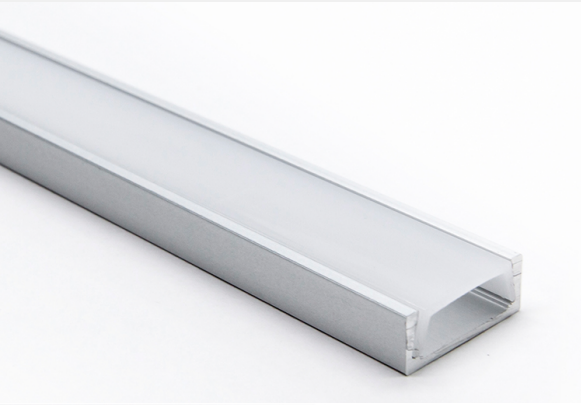

ALUMINUM CHANNELS

HitLights' aluminum channels is the perfect way to mount your lighting projects. Aluminum channels gives any installation that professional finished look.

A-A1507-SM-5PKS

Surface Mounted Aluminum Channel
Length: 1m | Width: 15 mm | Height: 6 mm

~~\$24.75~~ \$22.27

5 PC PACK

PROFESSIONAL
PRICE

A-A1507-SM-5PKS

Mounting Type: Surface Mounted

Profile Type: Slim Profile

LED Strip Compatibility: Fits most LED strip types and width: 8mm, 10mm

Dimension: Length: 1m | Width: 15 mm | Height: 6 mm

LED Strip Compatibility: Fits most LED strip types and width: 8mm, 10mm

Dimension: Length: 1m | Width: 16 mm | Height: 16 mm

Customizable/Can be cut: Yes

Easy Installation: Yes

Ideal Application: For that polished and professional looking corner lighting applications.

Dimension: Length: 1m | Width: 17.2 mm | Height: 15 mm

Customizable/Can be cut: Yes

Easy Installation: Yes

Ideal Application: For superior light diffusion in professional accent lighting applications.