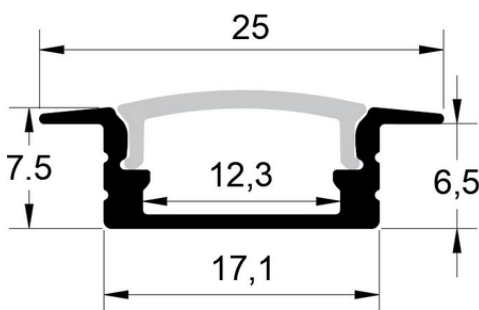

~~\$24.75~~ \$22.27

5 PC PACK

PROFESSIONAL
PRICE

A-A1507-SM-5PKS

Mounting Type: Surface Mounted

Profile Type: Slim Profile

LED Strip Compatibility: Fits most LED strip types and width: 8mm, 10mm

Dimension: Length: 1m | Width: 15 mm | Height: 6 mm

LED Strip Compatibility: Fits most LED strip types and width: 8mm, 10mm

Dimension: Length: 1m | Width: 16 mm | Height: 16 mm

Customizable/Can be cut: Yes

Easy Installation: Yes

Ideal Application: For that polished and professional looking corner lighting applications.

A-A1706-RM-5PKS

Mounting Type: Recessed Mounted

Profile Type: Neat & Stylish

LED Strip Compatibility: Fits most LED strip types and width: 8mm, 10mm

Dimension: Length: 1m | Width: 25 mm | Height: 7.5 mm

Customizable/Can be cut: Yes

Dimension: Length: 1m | Width: 17.2 mm | Height: 15 mm

Customizable/Can be cut: Yes

Easy Installation: Yes

Ideal Application: For superior light diffusion in professional accent lighting applications.