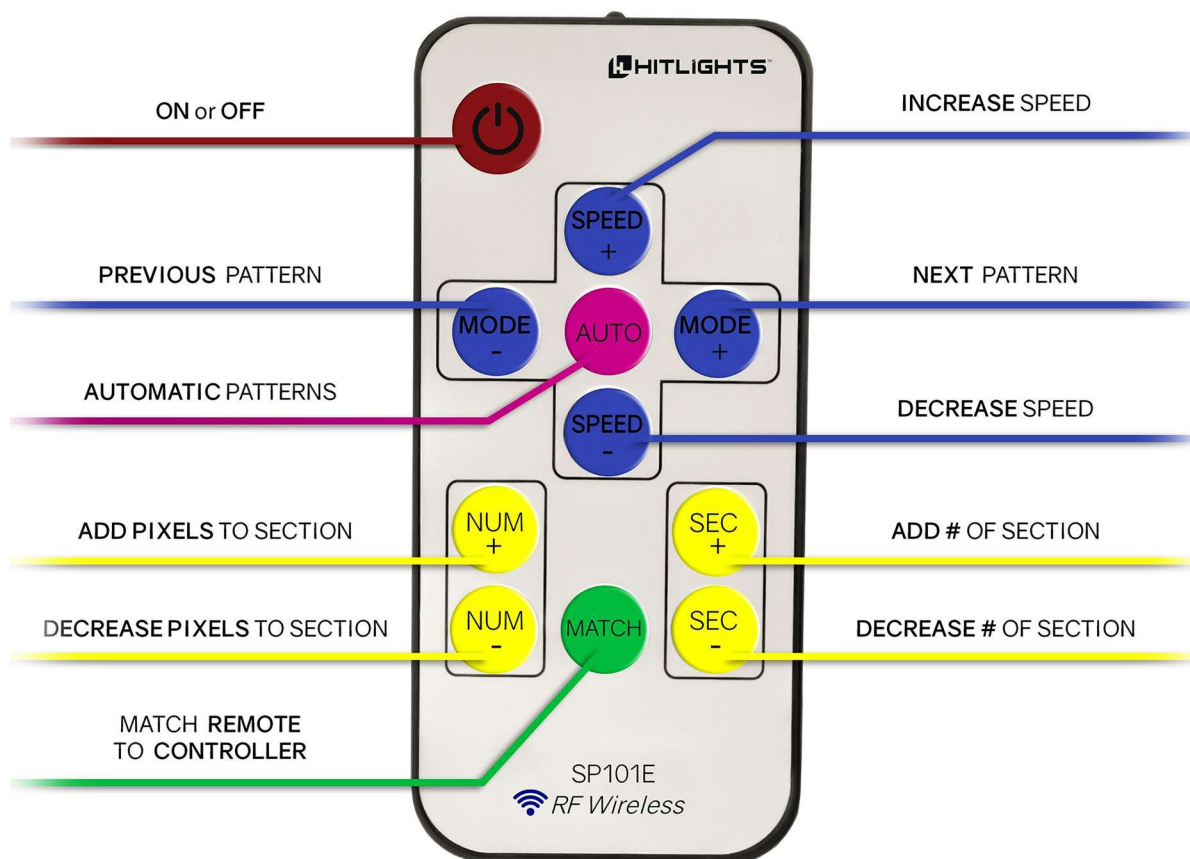

Use this guide to assist you in customizing the various color options of your dreaming light strip. Listed below are the button functions along with the different color chasing modes programmed into the controller.

Mode - : Press to select a mode (see mode table on pg.2)

Speed + : Make chasing patterns go faster

Speed - : Make chasing patterns go slower

Num + & Num - : Change the color chasing patterns “stacks” location.
(In other settings it will adjust the speed or do nothing.)

Sec + & Sec - : Adjusts color chasing speed.
(In other settings it will do nothing.)

Match : Hold down to sync remote with receiver.
(Note: Multiple receivers can be synchronized to a single remote while holding this button down.)

Auto : This setting will start at the beginning and also cycle between different chasing effects.

The settings below will guide as to the effect that will be achieved depending on the number of taps on the Mode+ button or on the Mode- button.