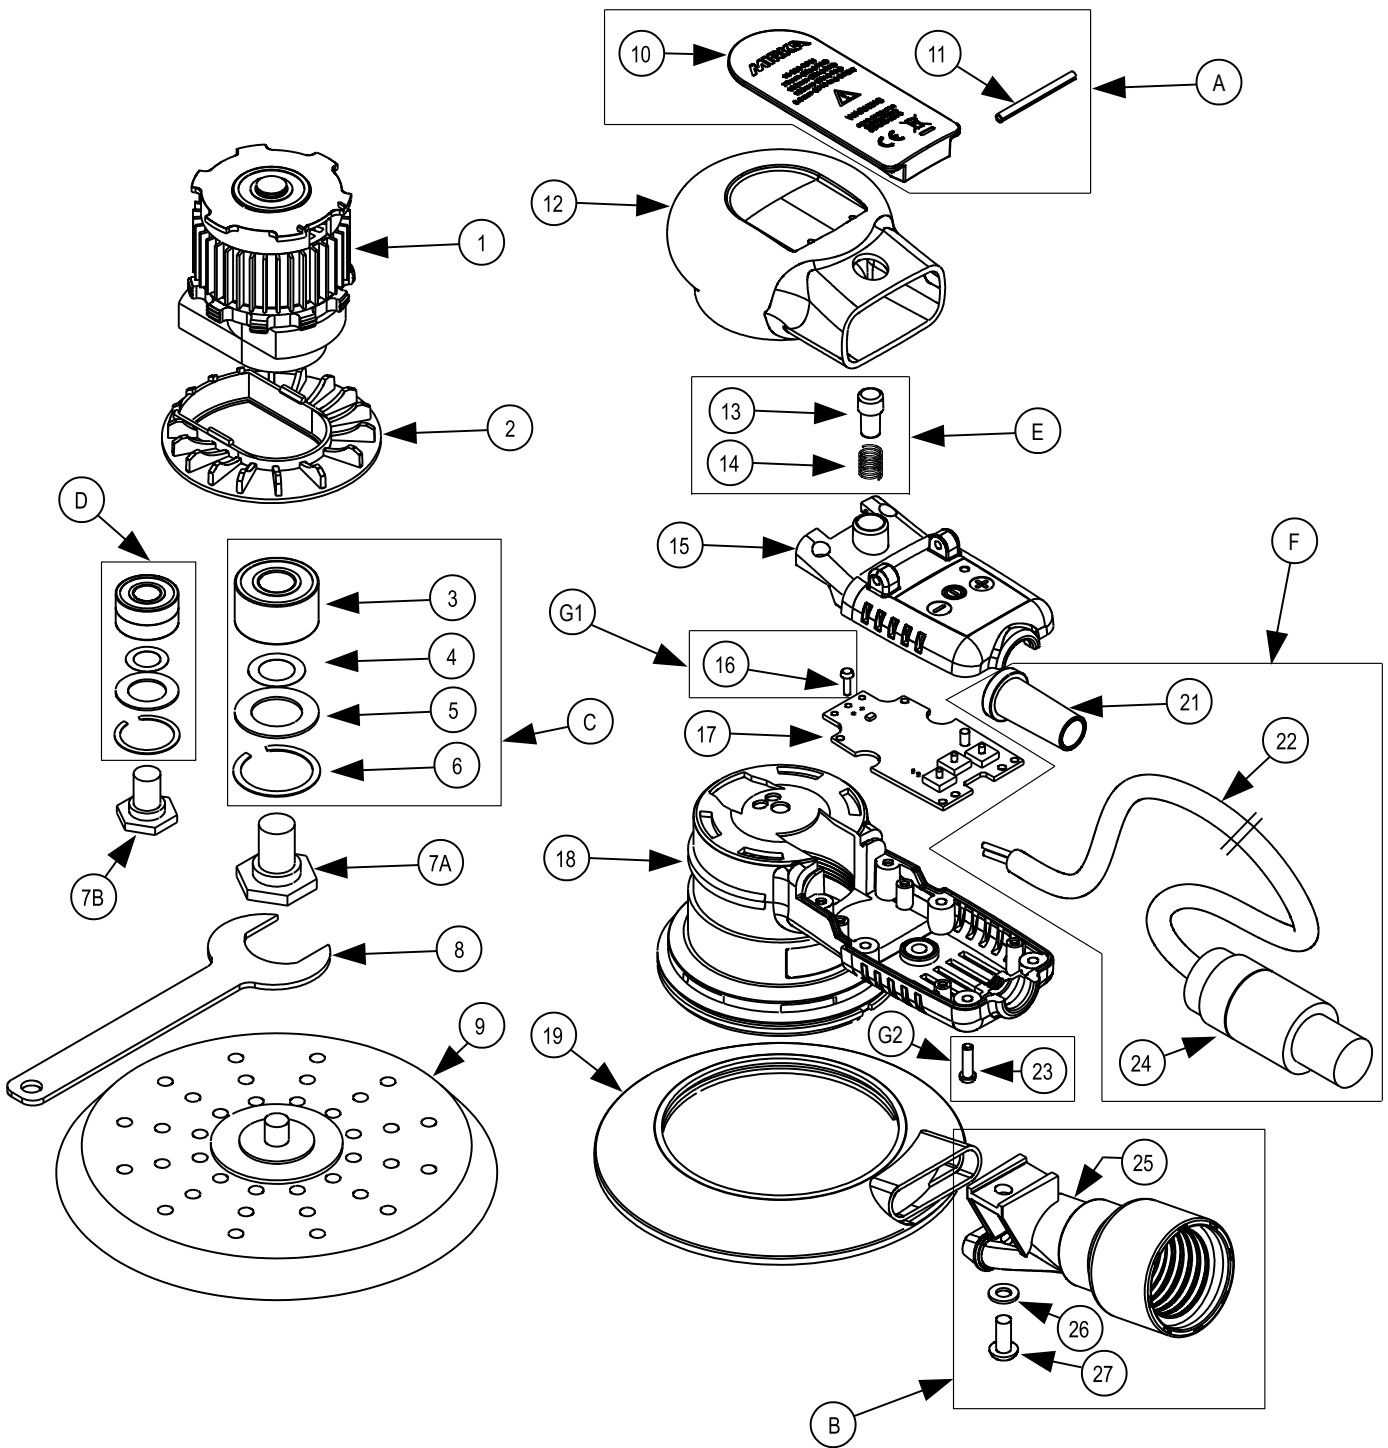

Exploded view of CEROS 77 mm, 125 mm & 150 mm

Updated 01.02.2016

CEROS 77 mm, 125 mm and 150 mm Kits

Electrical tool must be serviced by a qualified repair person and in accordance with national requirements.

Separate parts on next page

CEROS 77 mm, 125 mm and 150 mm Spare parts

Mirka code	Item	Description	Kit
MIN6210111	1	Motor assembly 150mm/2,5mm	
MIN6510111	1	Motor assembly 150mm/5mm	
MIN5510111	1	Motor assembly 125mm/5mm	
MIN3210111	1	Motor assembly 77mm/2,5mm	
MIN6210211	2	Fan 150mm/2,5mm	
MIN6510211	2	Fan 150mm/5mm	
MIN5510211	2	Fan 125mm/5mm	
MIN3210211	2	Fan 77mm/2,5mm	
	3	Double row bearing	C, D
	4	Spacer	C, D
	5	Washer	C, D
	6	Retaining ring	C, D
8993011611	7A	Spindle 125/150mm	
8993015011	7B	Spindle 77mm	
8995604121	8	24mm Pad wrench 125/150mm	
8993008012	8	17mm Pad wrench 77mm	
8295692111	9	150mm Net Sanding Pad	
8295592111	9	125mm Net Sanding Pad	
8294791211	9	77mm Net Sanding Pad	
	10	Lever	A
	11	Pin	A
MIN6511211	12	Grip	
	13	Start button	E
	14	Start button spring	E
		Magnet	
MIN6511511	15	Cover plate	
	16	PCB screws, 4 pcs	G1
MIN6511711	17	Speed controller	
MIN6511811	18	Housing	
MIN6511911	19	Shroud 150mm	
MIN6515911	19	Shroud 125mm	
MIN3211911	19	Shroud 77mm	
	21	Cable support	F
	22	DC cable 4m	F
	24	DC connector	F
MIN6512411	24	DC connector	
	23	Housing screws, 6 pcs	G2
	25	28mm swivel exhaust assembly	B
	26	Washer	B
	27	Exhaust pipe screw	B