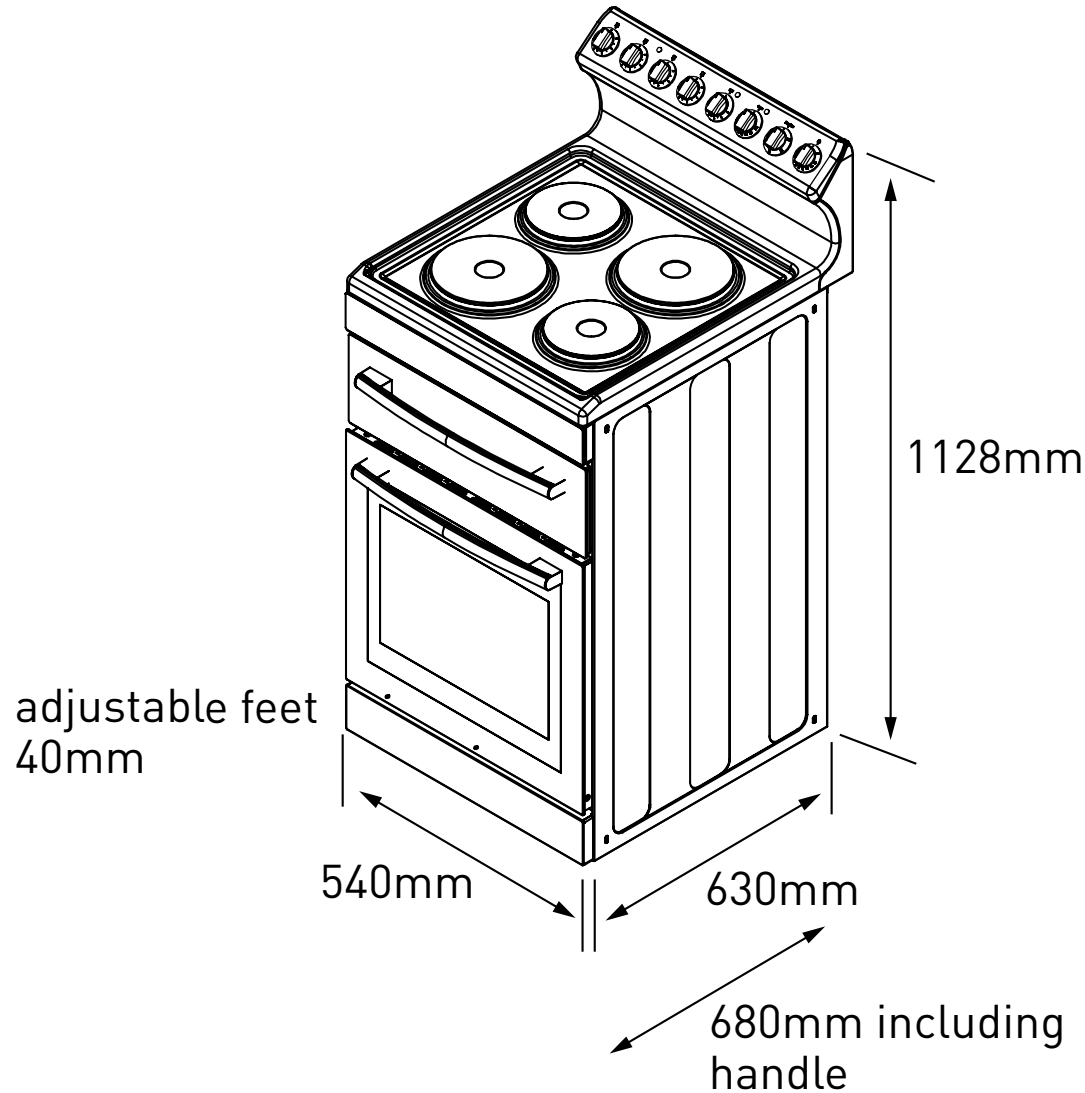

R54EW

540mm White Electric Oven Solid Plate Cooktop

Euromaid
made for you.

Features

White enamel glass design rear controls
4 Function oven: *fan forced, defrost
bottom heat, bottom heat + fan (pizza)*
83 litre capacity electric oven
Solid cast hotplates
Closed door separate grill - two heights
Telescopic grill runner
Triple layer glass door
120 minutes mechanical timer
Cavity fan cooling system
Large viewing window
Easy clean enamel cavity
Anti-tilt bracket & stability bolt

Total Power

Total Connection:	8.67kW 36.125 amp
Grill Power:	1650 - 1800 kW
Oven Power:	1710 - 2030 kW
Power:	220 - 240 volt/50 -60Hz
Gross/net weight:	64.5/55 kg

Cooktop Power

Cooktop Total:	5000W
Front Left:	180mm - 1500W
Rear Left:	145mm - 1000W
Front Right:	145mm - 1000W
Rear Right:	180mm - 1500W

R54EW

Dimensions & Installation

Product Dimensions

540mm (W) x 630mm

(680mm including handle and knobs) (D)

x 1128mm - 1168 adj (H)

Warranty
2 year Parts and Labour