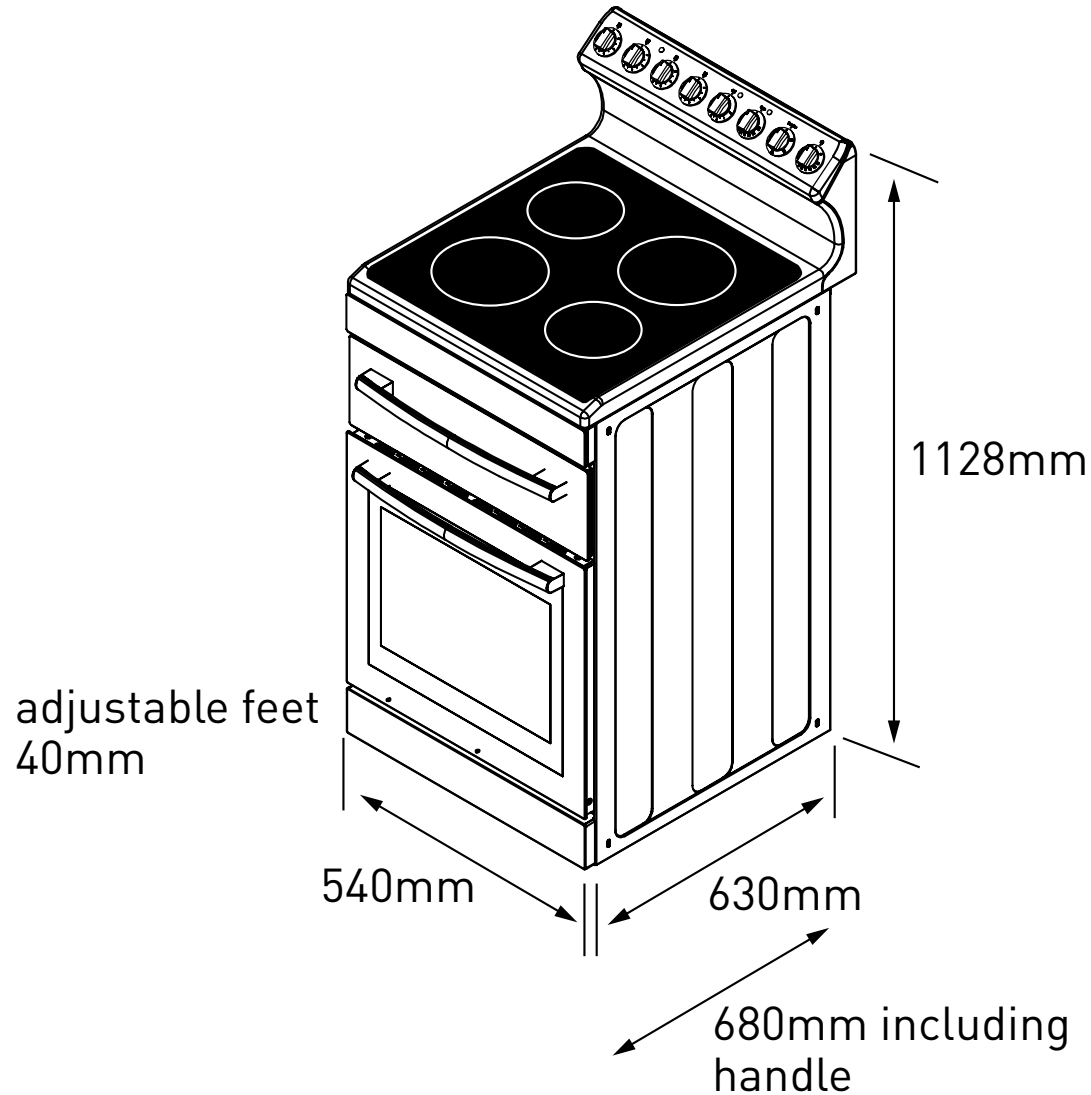

R54CW

540mm White Electric Oven Ceramic Cooktop

Euromaid
made for you.

Features

White enamel glass design rear controls
4 Function oven: *fan forced, defrost bottom heat, bottom heat + fan (pizza)*
83 litre capacity
Easy clean ceramic glass cooktop
Closed door separate grill - two heights
Telescopic grill runner - adjustable height
Triple layer glass door
120 minutes mechanical timer
Cavity fan cooling system
Large viewing window
Easy clean enamel cavity
Anti-tilt bracket & stability bolt

Total Power

Total Connection:	9.07 kW 37.79 Amp
Grill Power:	1650 - 1800 kW
Oven Power:	1710 - 2030 kW
Power:	220 - 240 volt / 50 -60Hz
Gross/net weight:	65.5/ 56 kg

Cooktop Power

Cooktop Total:	5400W
Front Left:	185mm - 1800W
Rear Left:	145mm - 1200W
Front Right:	145mm - 1200W
Rear Right:	145mm - 1200W

R54CW

Dimensions & Installation

Euromaid
made for you.

Product Dimensions

540mm (W) x 630mm

(680mm including handle and knobs)

(D) x 1128mm - 1168 adj (H)

Warranty
2 year Parts and Labour