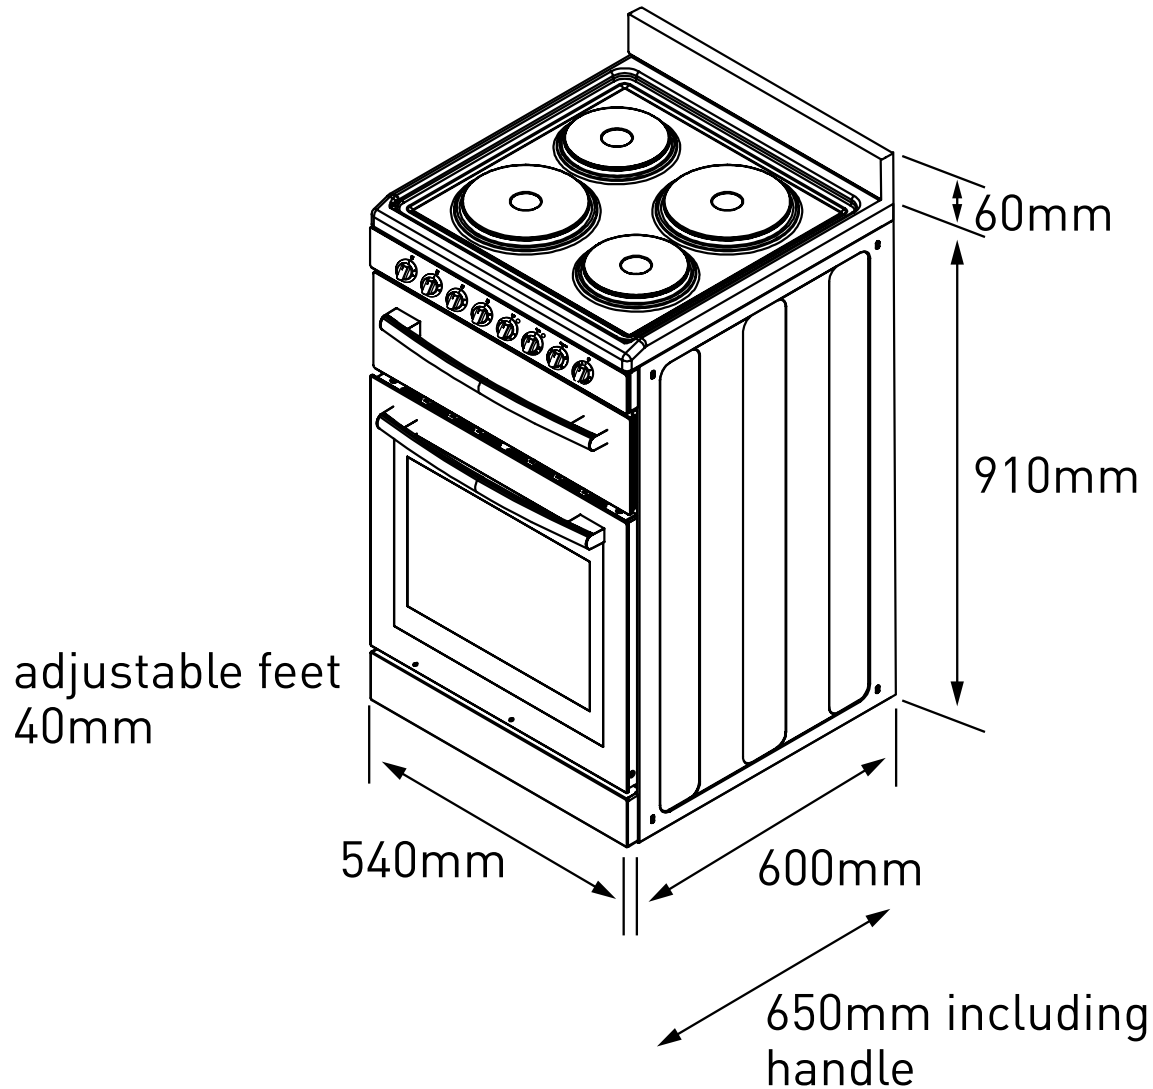

F54EW

540mm White Electric Oven Solid Plate Cooktop

Euromaid

made for you.

Features

- White enamel glass design front controls
- 4 Function oven: *fan forced, defrost, bottom heat, bottom heat + fan (pizza)*
- 83 litre capacity electric oven
- Solid cast hotplates
- Closed door separate grill - two heights
- Telescopic grill runner
- Triple layer glass door
- 120 minutes mechanical timer
- Cavity fan cooling system
- Large viewing window
- Easy clean enamel cavity
- Anti-tilt bracket & stability bolt

Total Power

Total Power:	8.67kW 36.125 amp
Grill Power:	1650-1800 kW
Oven Power:	1710-2030 kW
Power:	220 - 240 volt/50-60Hz
Gross/net weight:	63/55.5kg

Cooktop Power

Cooktop Total:	5000W
Front Left:	180mm - 1500W
Rear Left:	145mm - 1000W
Front Right:	145mm - 1000W
Rear Right:	180mm - 1500W

F54EW

Dimensions & Installation

Euromaid
made for you.

Product Dimensions

540mm (W) x 600mm
(650mm including handles and knobs) (D) x
910mm - 950mm adj. no splashback
960 -1000 adj. with splashback (H)

Warranty
2 year Parts and Labour