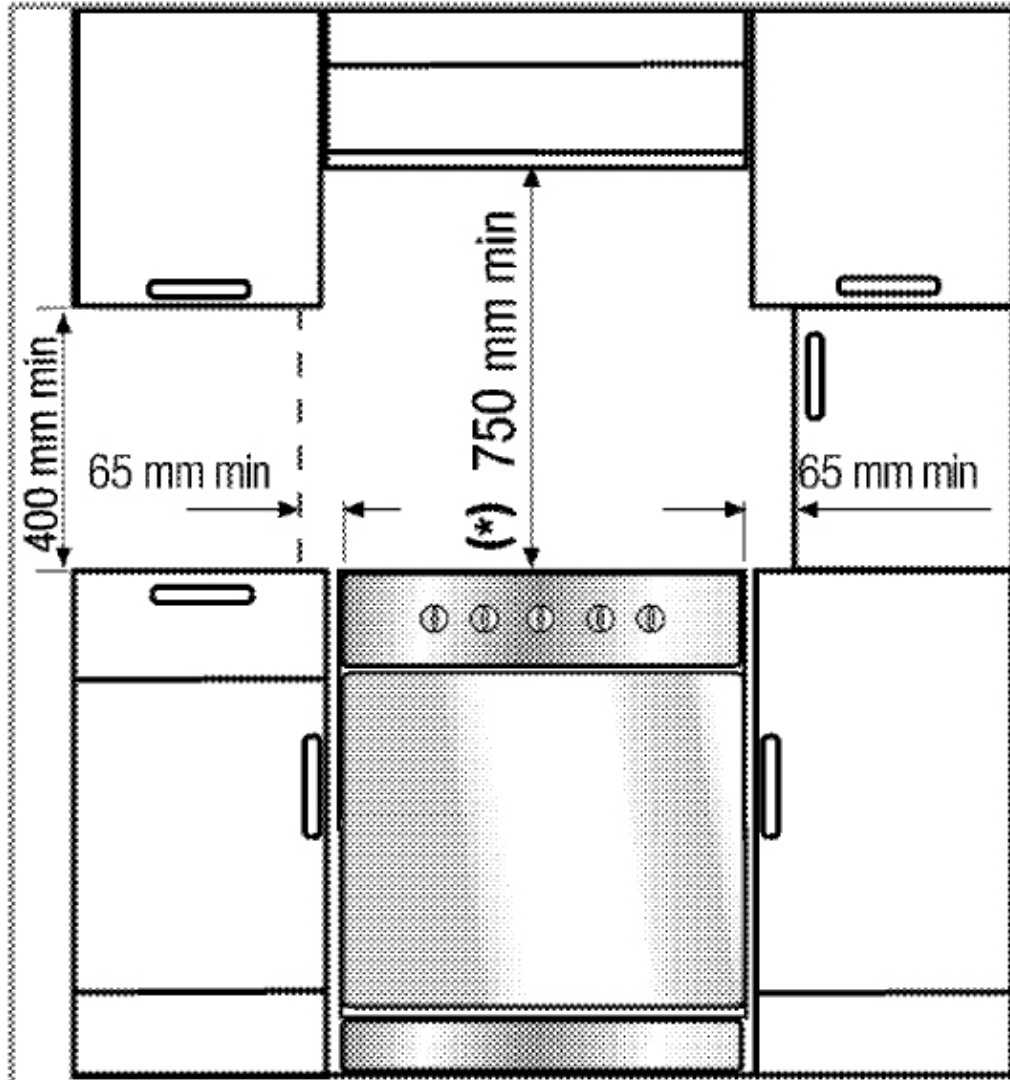

ES60

600mm Stainless Steel Upright Cooker

Euromaid

made for you.

Features

- Electric oven & grill
- Solid 4 burner cooktop
- 8 Function oven: 3D cooking, full grill, half grill with fan, bottom element (pizza), fan forced, fan assist, conventional and defrost
- Full width grill tray
- 77L gross oven volume
- Closed door grilling with fan
- Self clean catalytic oven liners
- Lower slide out storage compartment
- Full inner glass door
- European made
- Also available in white (EW60)

Total Power

Total Power:	7.9 kW
Grill Wattage:	2.2 kw
Direct Wired:	33 amps
Cable Length:	2 metres
Power:	220 - 240 volt/50Hz

Cooktop Power

Front Left:	145mm - 1000W
Rear Left:	180mm - 1500W
Front Right:	180mm - 2000W
Rear Right:	145mm - 1000W

Product Dimensions

600mm (W) x 895 - 910mm (H) x 600mm (D)

Minimum requirements for installation with cabinets

Warranty
2 year Parts and Labour