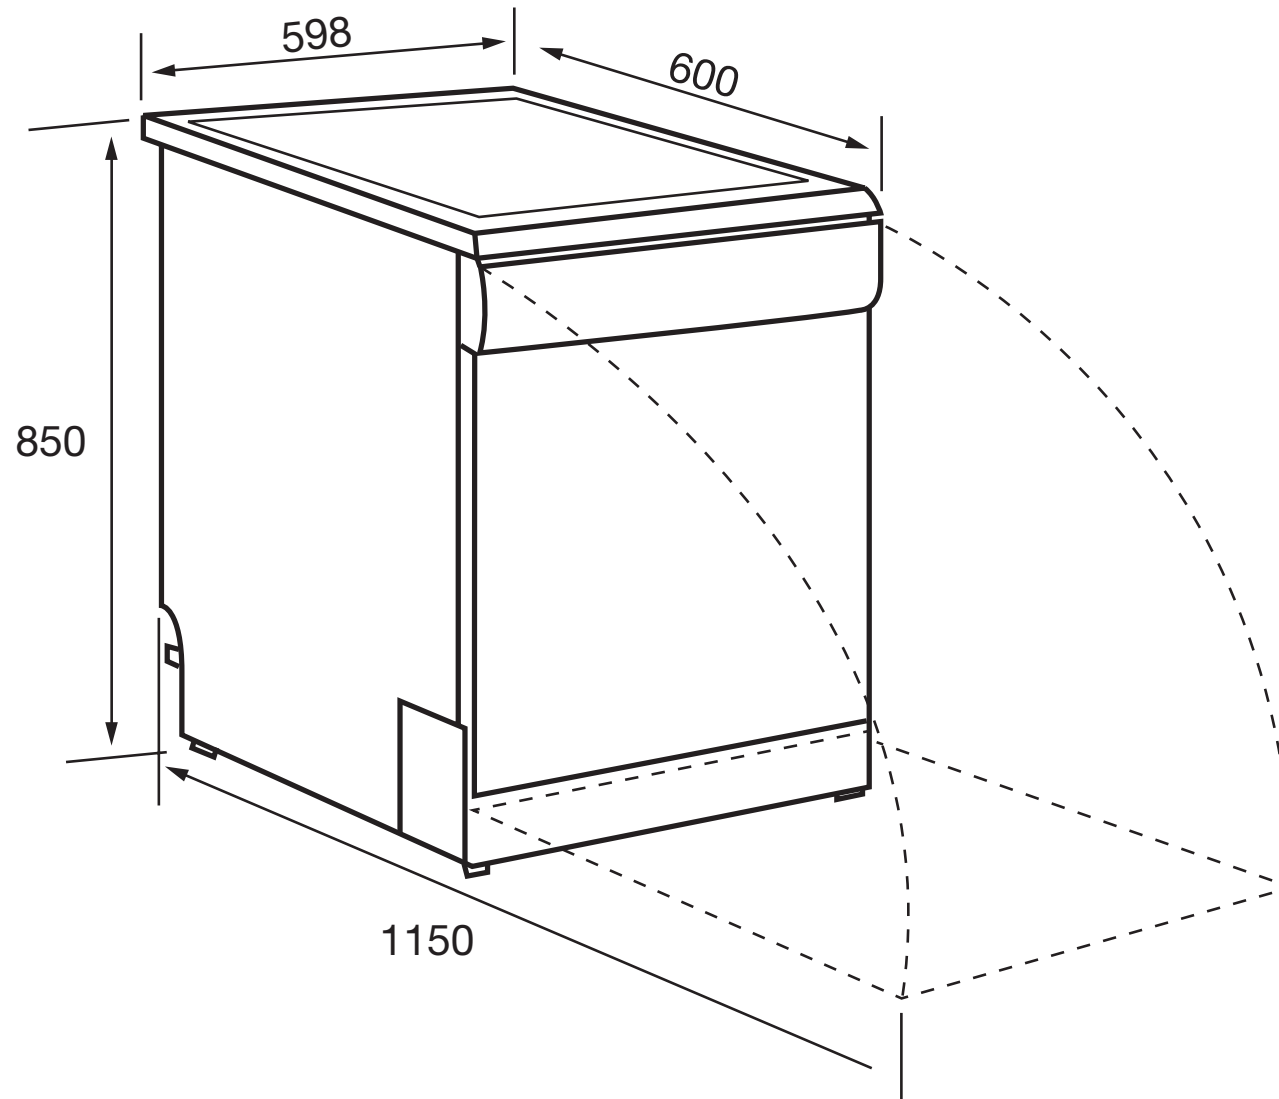

Dimensions & Installation

Euromaid
made for you.

Product Dimensions

850mm (H)* x 600mm (D) x 598mm (W)

*Height is adjustable to 865mm. Lid can be removed for height spaces less than 850mm, which will give a minimum height of 820mm