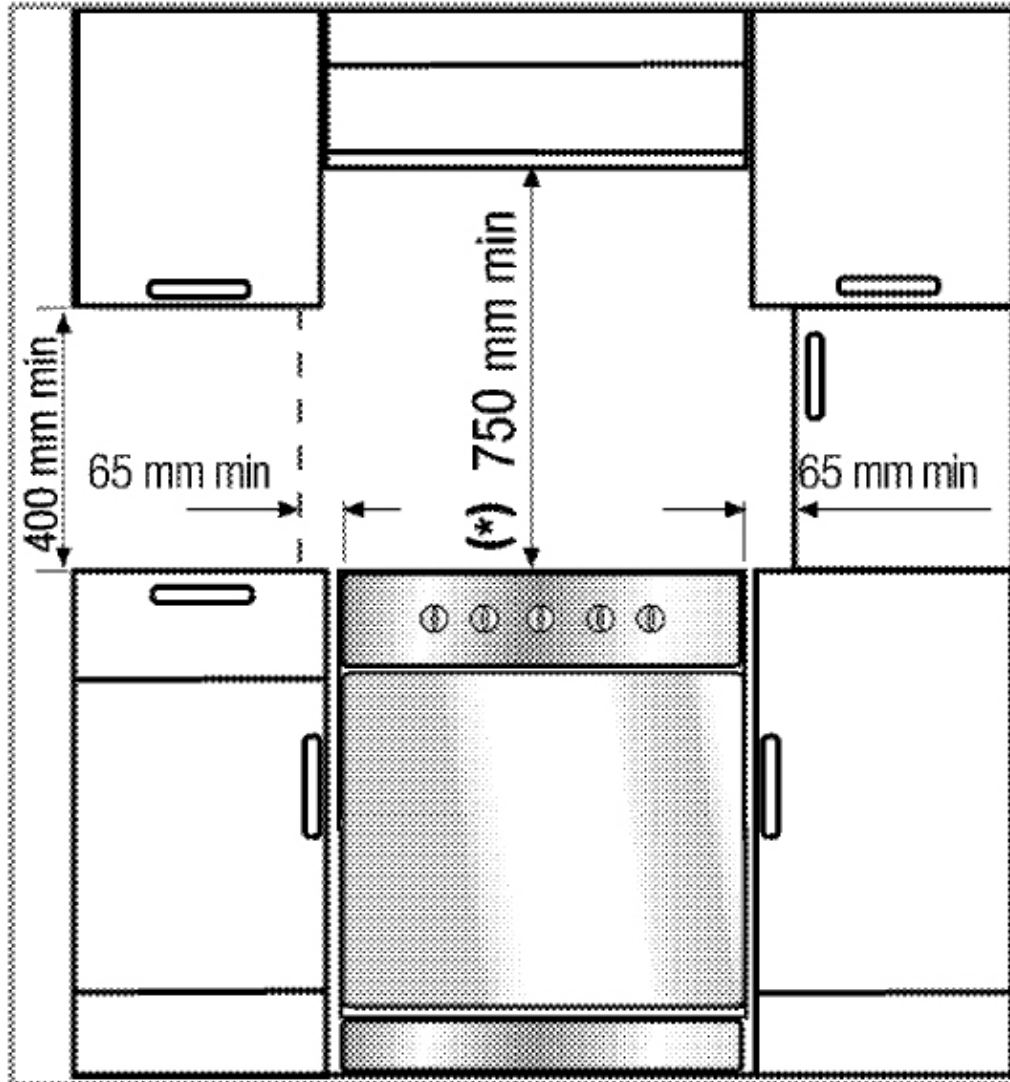

CW60

600mm White Upright Cooker

Euromaid

made for you.

Features

- Electric oven & grill
- Ceramic glass cooktop
- 8 Function oven: 3D cooking, full grill, half grill with fan, bottom element (pizza), fan forced, fan assist, conventional and defrost
- Rapid heat 'Booster Function'
- 77L gross oven volume
- Closed door grilling with fan
- Self clean catalytic oven liners
- Lower slide out storage compartment
- Full inner glass door

Total Power

Total Power:	8.2 kW
Grill Wattage:	2.2 kw
Direct Wired:	31.17 amps hardwired
Power:	220 - 240 volt/50Hz

Cooktop Power

Front Left:	180mm - 1700W
Rear Left:	140mm - 1200W
Front Right:	140mm - 1200W
Rear Right:	180mm - 1700W

Product Dimensions

600mm (W) x 895 - 910mm (H) x 600mm (D)

Warranty
2 year Parts and Labour