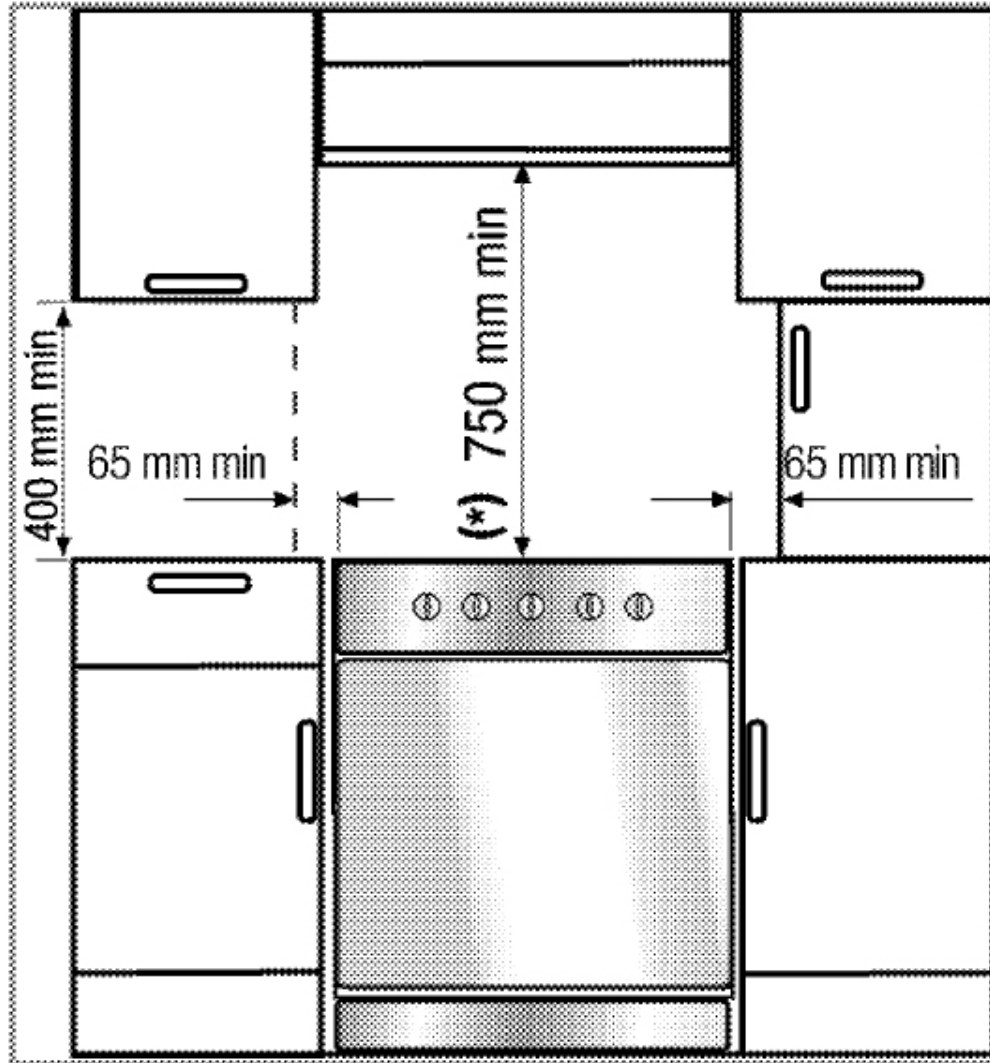

CW50

500mm White Upright Cooker

Euromaid

made for you.

Features

Electric oven & grill
8 Function oven: 3D cooking, full grill, half grill with fan, bottom element (pizza), fan forced, fan assist, conventional and defrost
63L gross oven volume
Ceramic glass cooktop
Closed door grilling with fan
Lower slide out storage compartment
Full inner glass door
European made

Total Power

Total Power:	7.9 kW
Grill Wattage:	1.6 kW
Direct Wired:	32.9 amps hardwired
Power:	230 - 240 volt/50Hz

Cooktop Power

Front Left:	180mm - 1700W
Rear Left:	140mm - 1200W
Front Right:	140mm - 1200W
Rear Right:	180mm - 1700W

Accessories Included

- 2 Chrome Oven Shelves
- 1 Universal Baking Pan
- 1 Grill Insert

Product Dimensions

500mm (W) x 895-910mm (H) x 600mm (D)

Warranty
2 year Parts and Labour