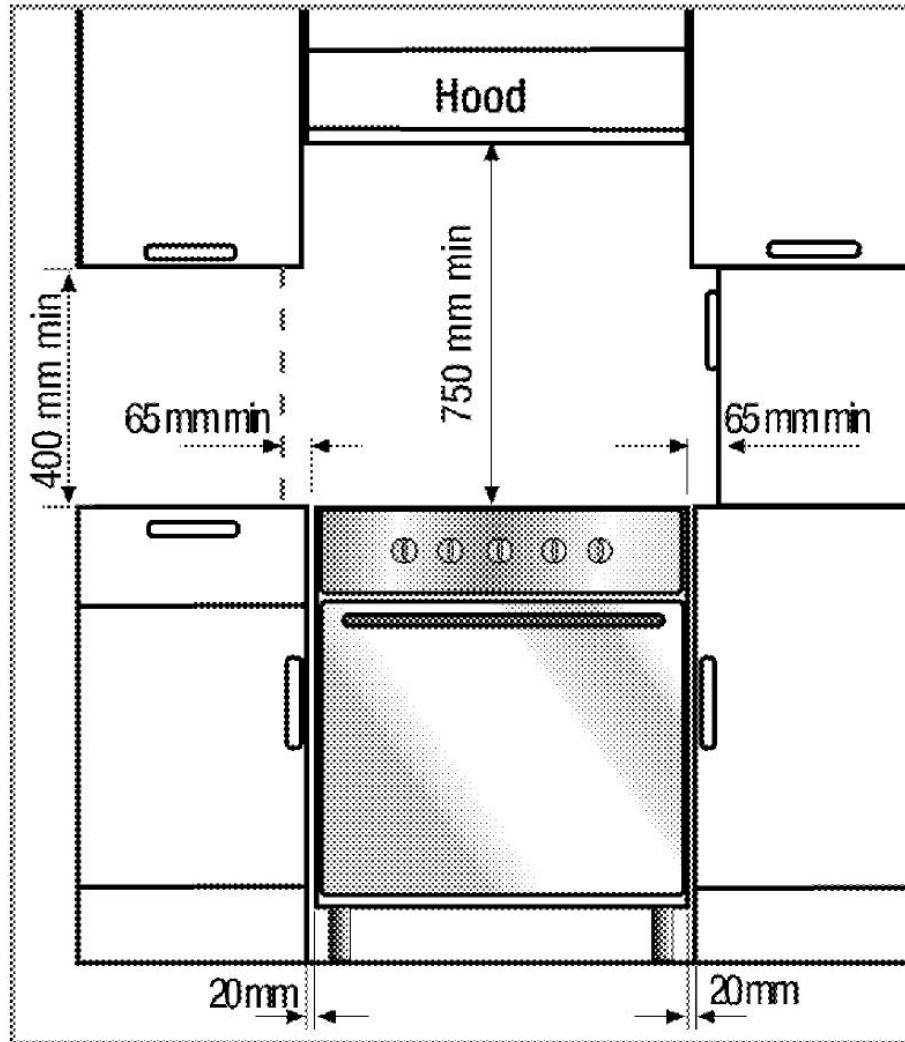

CS90S

900mm Ceran Electric Upright Cooker

Euromaid

made for you.

Features

- Electric oven and grill + ceramic cooktop
- 6 Function Oven : fan forced, conventional, fan grill, grill, bottom element, defrost, light
- 113 litre gross oven capacity
- 5 Cooking zones with centre double zone
- Programmable clock
- Square line commercial design
- Telescopic runner
- Storage compartment
- Full glass double glazed door
- Child safety lock and automatic switch off
- European made

Burners Output

Rear Right:	1700W
Front Right:	1200W
Middle Dual Cooking Plate:	2200W
Front Left:	1700W
Rear Left:	1200W

Total Power

Oven Capacity:	105L
Power:	240 volt / 50Hz
Connected Load:	10.9 kW

CS90S

Dimensions & Installation

Euromaid
made for you.

Product Dimensions

900mm (W) x 600mm (D) x 865 - 920mm
adjustable (H)

Warranty
2 year Parts and Labour