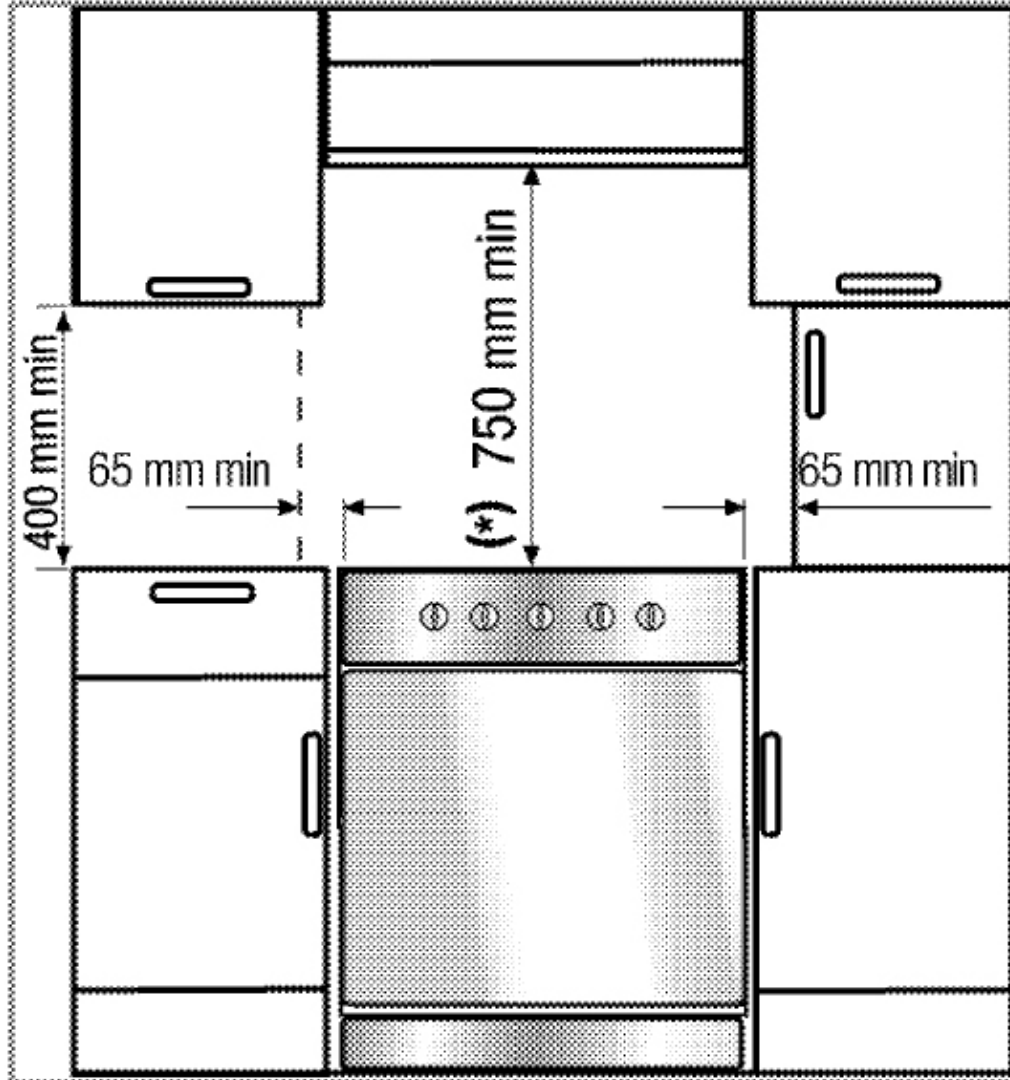

### Features

- Electric oven & grill
- Ceramic glass cooktop
- 8 Function oven: 3D cooking, full grill, half grill with fan, bottom element (pizza), fan forced, fan assist, conventional and defrost
- Rapid heat 'Booster Function'
- 77L gross oven volume
- Closed door grilling with fan
- Self clean catalytic oven liners
- Lower slide out storage compartment
- Full inner glass door

### Cooktop Power

Front Left:	180mm - 1700W
Rear Left:	140mm - 1200W
Front Right:	140mm - 1200W
Rear Right:	180mm - 1700W

### Product Dimensions

600mm (W) x 895 - 910mm (H) x 600mm (D)

**Warranty**  
2 year Parts and Labour