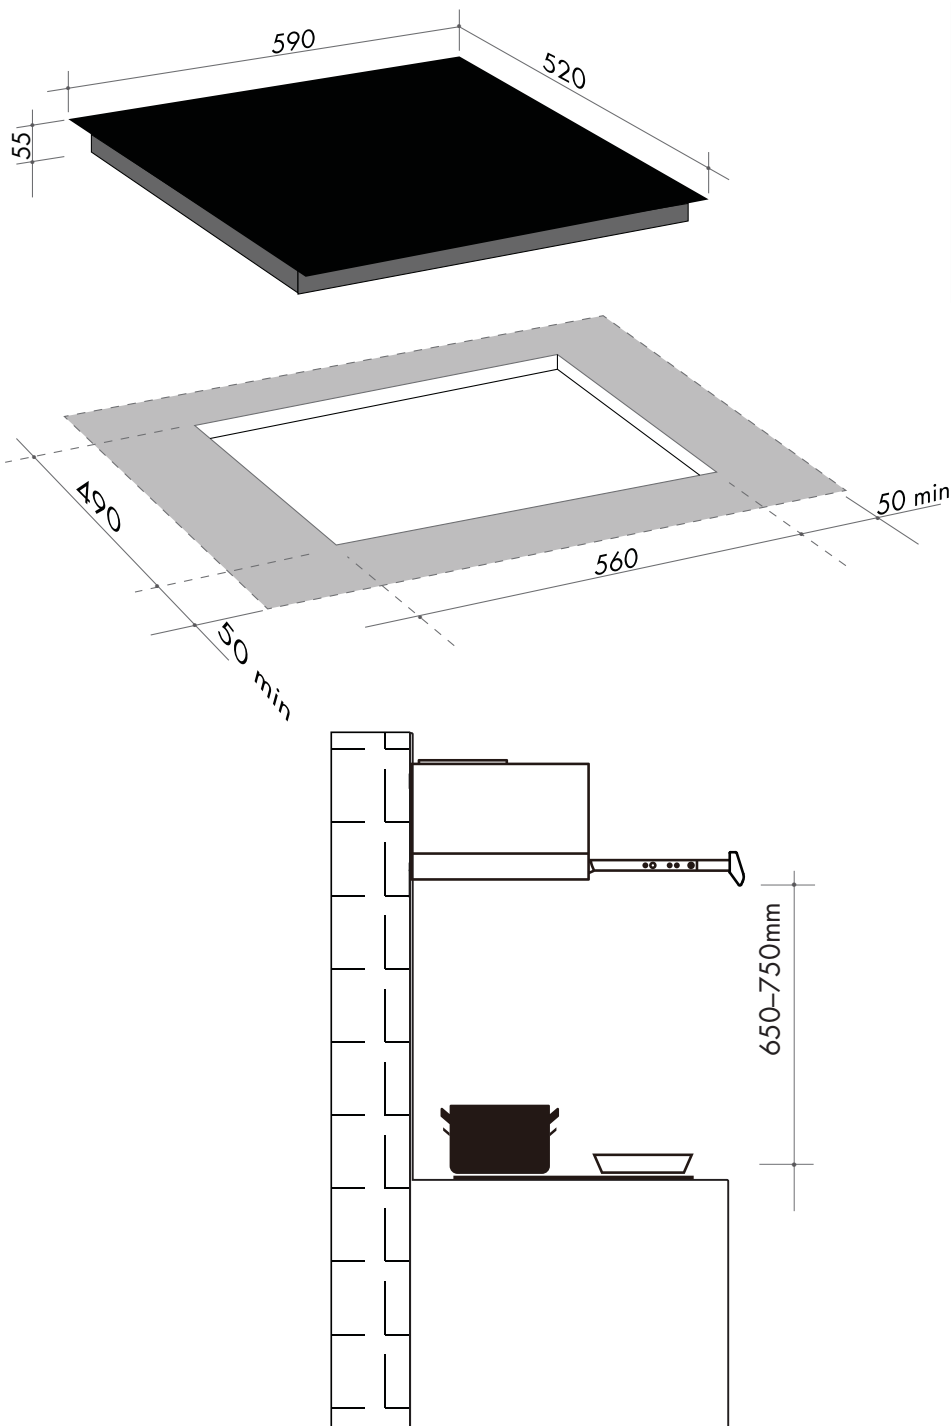

CACC604

60cm ceramic electric cooktop with knob control

NB: drawings are not to scale — they are to be used as a guide only.
For detailed installation instructions, please refer to user guide.

Australia National Telephone Number 1300 694 583 New Zealand Telephone Number 0508 458 369
ARTUSI showrooms are open Tuesday to Friday from 9am-5pm and Saturdays 10am-4pm

artusi.com.au

NSW & ACT
(head office)

48 Moore Street
Leichhardt
02 8569 4699

VIC | SA

1211 Toorak Road
CAMBERWELL
03 9809 2155

TASMANIA

3 Pear Avenue
DERWENT PARK 7009
03 6272 7386

QLD

1/42 Cavendish Road
COORPAROO
07 3397 0850

WA | NT

10/55 Howe Street
OSBORNE PARK
08 9201 9188

New Zealand

PO Box 11.160
Sockburn Christchurch
03 344 5913