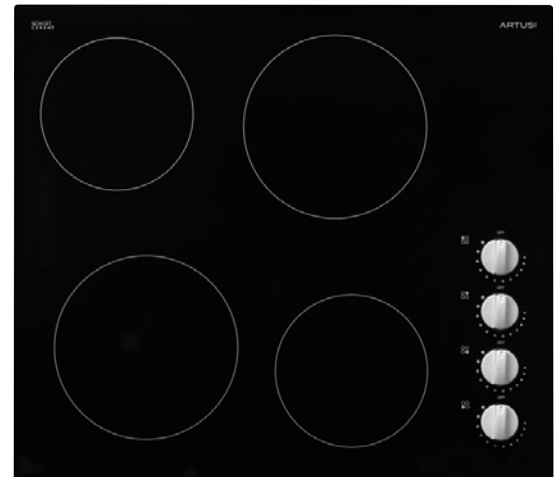

CACC604

60cm ceramic electric cooktop with knob control

SIZE mm	590W x 520D x 55H CUTOUT: 560W x 490D	
FINISH	black ceramic glass	
RATED POWER	position	zone
	front left:	1800W 200mm
	rear left:	1200W 165mm
	front right:	1200W 165mm
	rear right:	1800W 200mm
	TOTAL:	6 kW/hr

- FEATURES**
- 4 heat zones
 - residual heat indicators
 - easy-clean surface
 - knob control
 - child safety lock
 - 9 heat levels per zone
 - automatic safety cutoff
 - low profile

POWER hard wired
220-240V, 50/60Hz