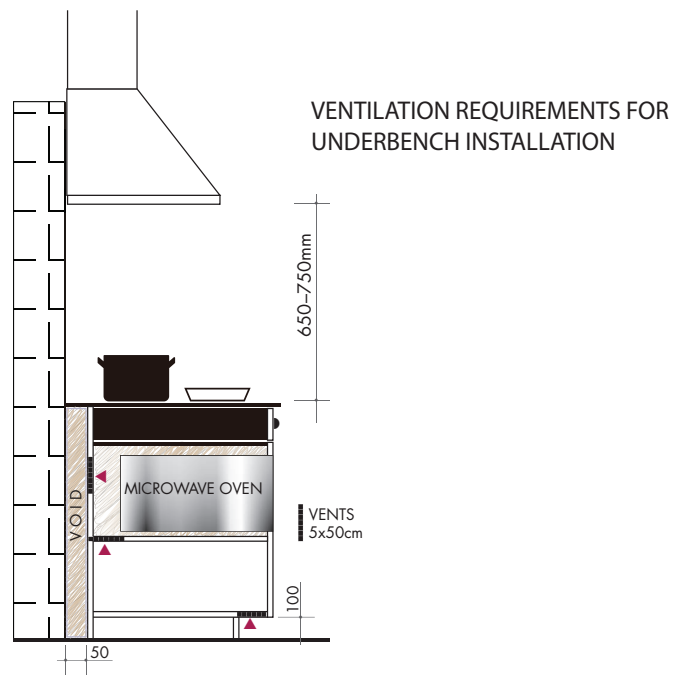

TAS
 3 Pear Avenue
 Derwent Park
 P 03 6272 7386

New Zealand
 PO Box 11.160
 Sockburn Christchurch
 F 03 344 5906

MODEL AMO31TK

MICROWAVE OVEN WITH INTEGRATED TRIMKIT

TECHNICAL DIAGRAM

NB: drawings are not to scale — they are to be used for detailed installation instructions, please refer to user guide.