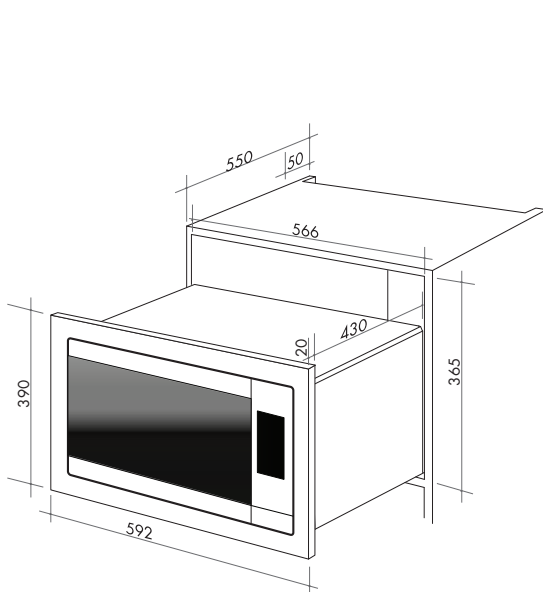

TAS
 3 Pear Avenue
 Derwent Park
 P 03 6272 7386

New Zealand
 PO Box 11.160
 Sockburn Christchurch
 F 03 344 5906

MODEL AMO31TK

MICROWAVE OVEN WITH INTEGRATED TRIMKIT

TECHNICAL DIAGRAM

NB: drawings are not to scale — they are to be used for detailed installation instructions, please refer to user guide.