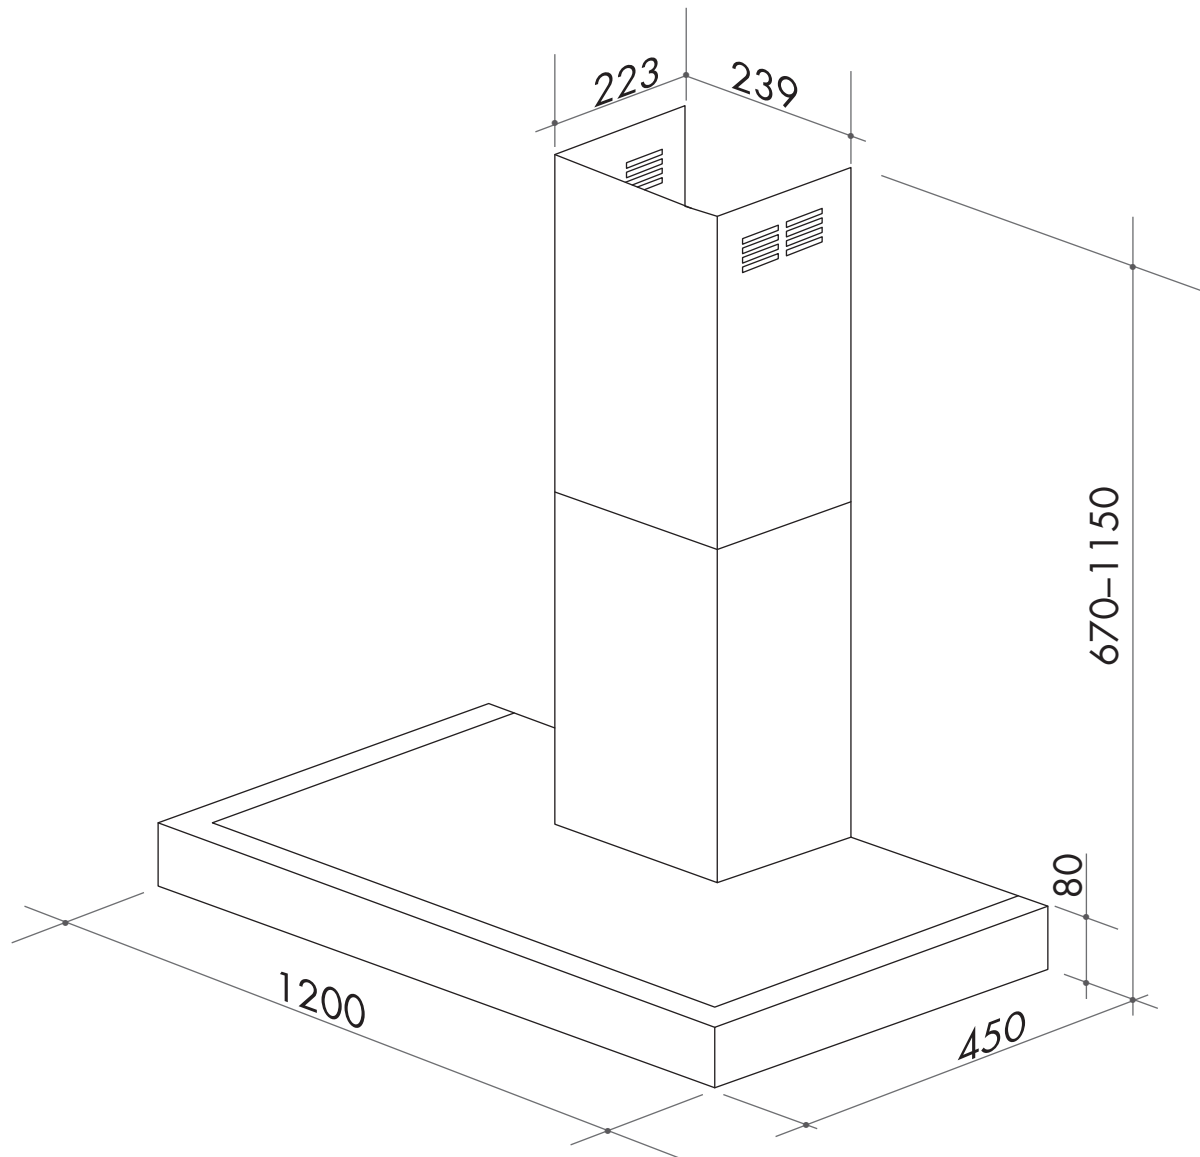

ACH1200X

120cm canopy rangehood

NB: drawings are not to scale — they are to be used as a guide only

Australia National Telephone Number 1300 694 583 New Zealand Telephone Number 0508 458 369
ARTUSI showrooms are open daily from 9am-5pm and Saturdays 10am-4pm

artusi.com.au

NSW & ACT
(head office)

48 Moore Street
Leichhardt
02 8569 4699

VIC | SA

1211 Toorak Road
CAMBERWELL
03 9809 2155

TASMANIA

3 Pear Avenue
DERWENT PARK 7009
03 6272 7386

QLD

1/42 Cavendish Road
COORPAROO
07 3397 0850

WA | NT

10/55 Howe Street
OSBORNE PARK
08 9201 9188

New Zealand

PO Box 11.160
Sockburn Christchurch
03 344 5913