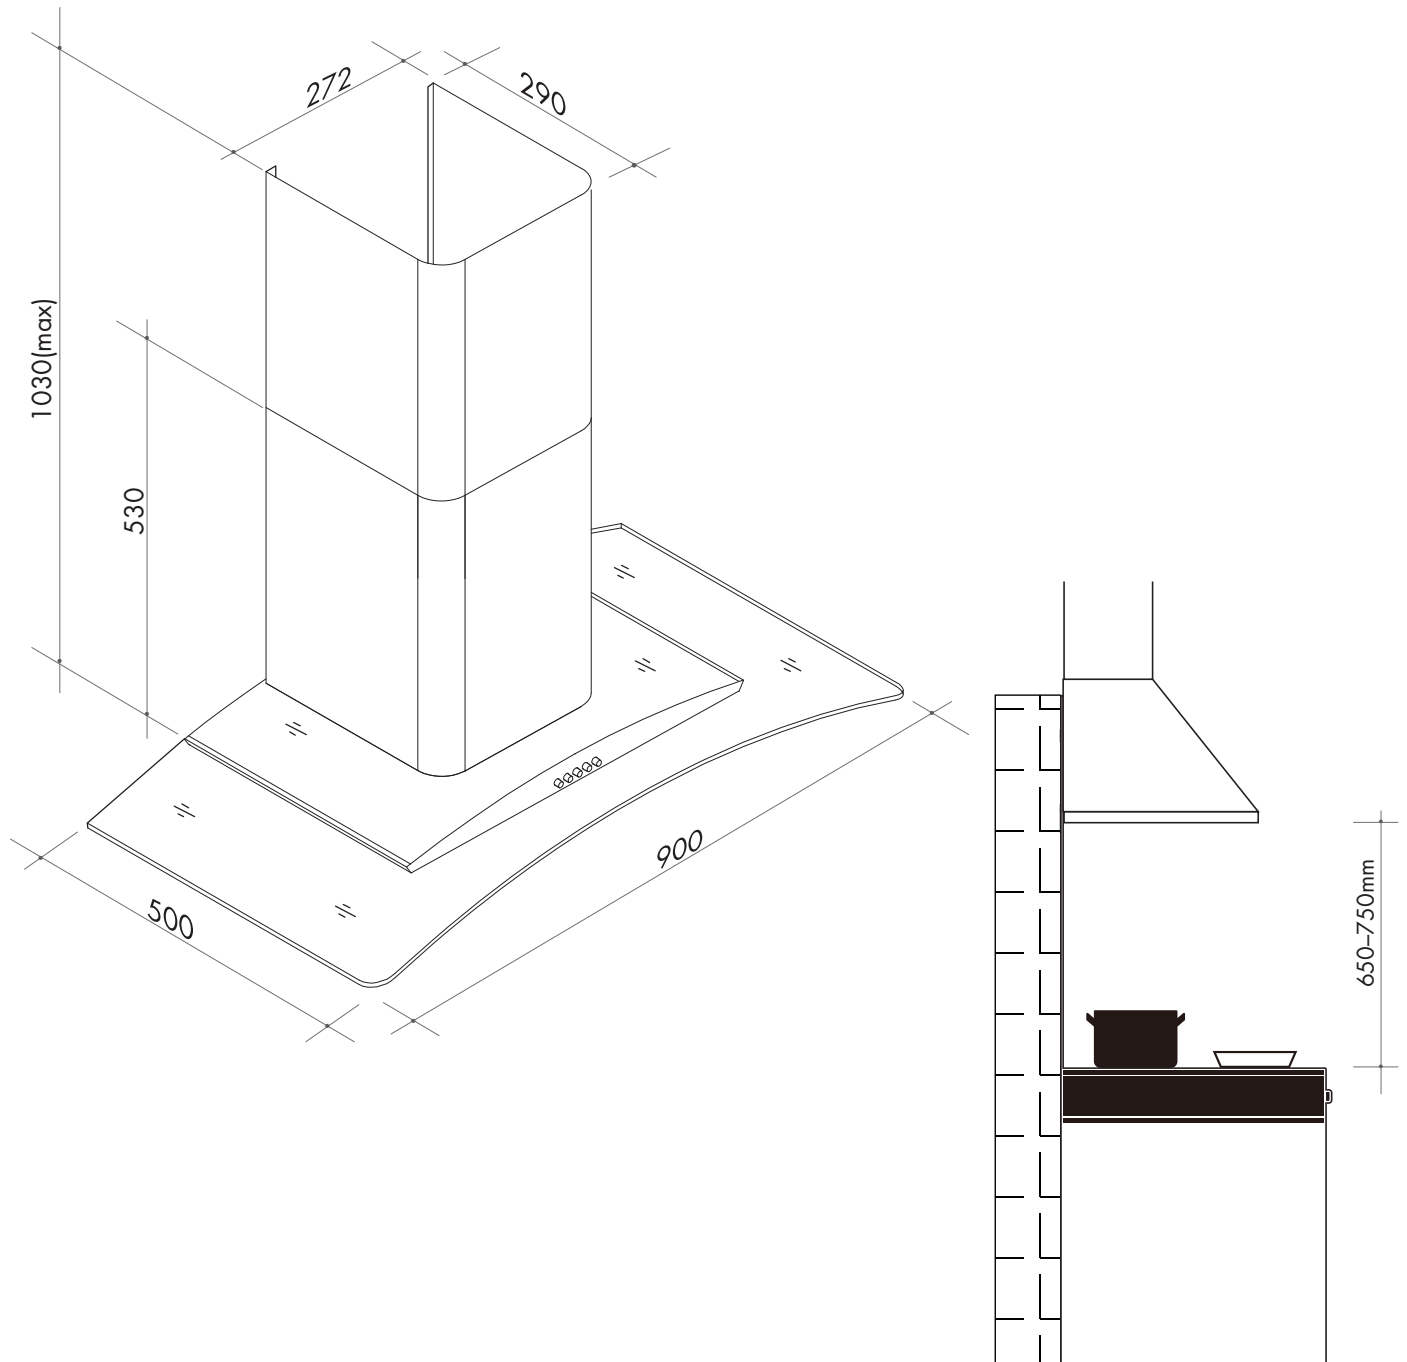

ACG900X

90cm curved glass canopy rangehood

NB: drawings are not to scale — they are to be used as a guide only

Australia National Telephone Number 1300 694 583 New Zealand Telephone Number 0508 458 369
ARTUSI showrooms are open daily from 9am-5pm and Saturdays 10am-4pm

artusi.com.au

NSW & ACT
(head office)

48 Moore Street
Leichhardt
02 8569 4699

VIC | SA

1211 Toorak Road
CAMBERWELL
03 9809 2155

TASMANIA

3 Pear Avenue
DERWENT PARK 7009
03 6272 7386

QLD

1/42 Cavendish Road
COORPAROO
07 3397 0850

WA | NT

10/55 Howe Street
OSBORNE PARK
08 9201 9188

New Zealand

PO Box 11.160
Sockburn Christchurch
03 344 5913