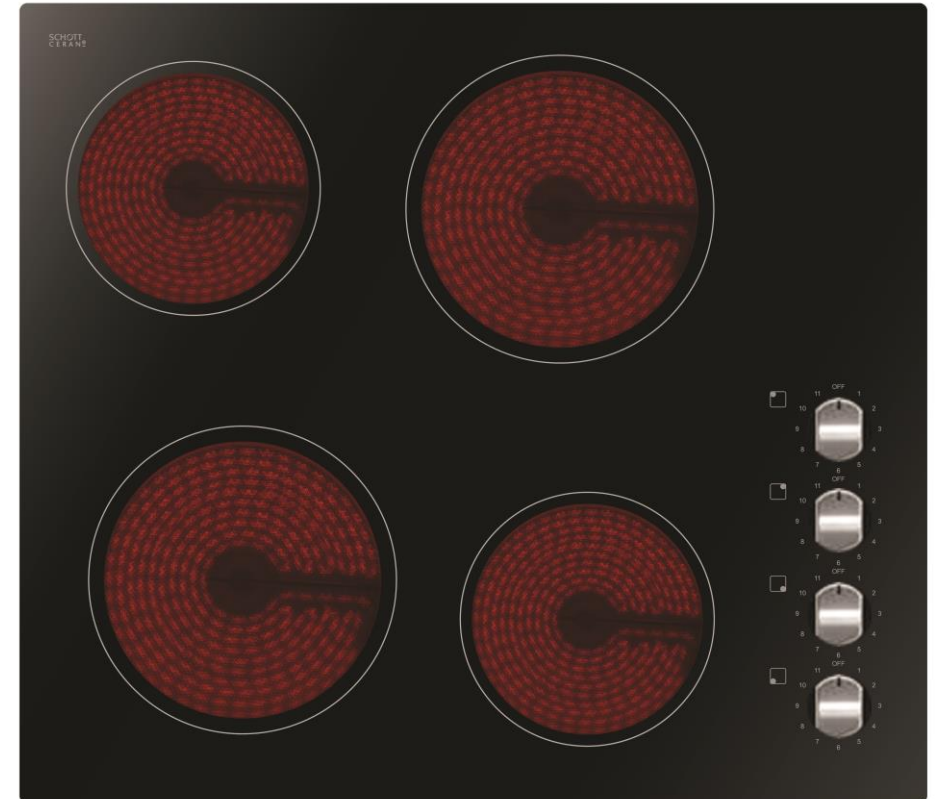

ACK60

60cm CERAMIC COOKTOP

Features

Ceramic cooktop 600mm
Knob control - easy use
Schott ceramic glass
11 power levels
Residual heat indicator

2 Year Warranty

Zone Power Output (W)

Front Left: 1800W
Back Left: 1200W
Front right: 1200W
Back Right: 1800W

Power:

6000 W 25amp
220 - 240 volt/50Hz

Product Dimensions:

590mm (W) x 520mm (D) x 55mm (H)

Cut out Dimensions:

560mm (W) x 490mm (D)

ICC6GE2

60cm CERAMIC COOKTOP

Features

- 9 stage temperature setting for each zone
- Easy to clean ceramic glass surface - cut edge
- Easy access front position touch controls
- Digital display for settings and timer
- Timer with minute minder - up to 99min each zone
- Fast heat up highlight elements
- Acoustic off signal (when used with timer)
- Child Lock
- Residual heat indicators
- Safety Auto Shut Off