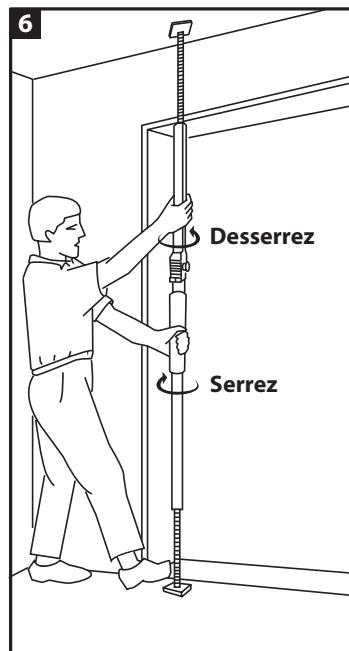

MODE D'ASSEMBLAGE

PRODUCT:80960 Porte-Vélos de Rangement

• Page 1 de 1

REV 23/10/19