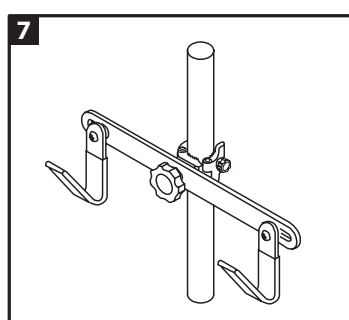

MODE D'ASSEMBLAGE

PRODUCT:80960 Porte-Vélos de Rangement

• Page 1 de 1

REV 23/10/19