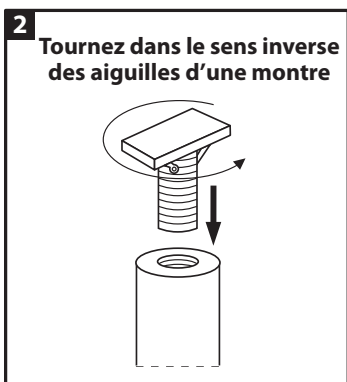

MODE D'ASSEMBLAGE

PRODUCT:80960 Porte-Vélos de Rangement

• Page 1 de 1

REV 23/10/19