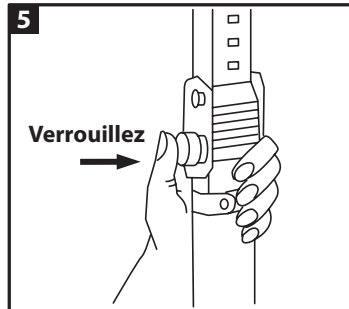

MODE D'ASSEMBLAGE

PRODUCT:80960 Porte-Vélos de Rangement

• Page 1 de 1

REV 23/10/19