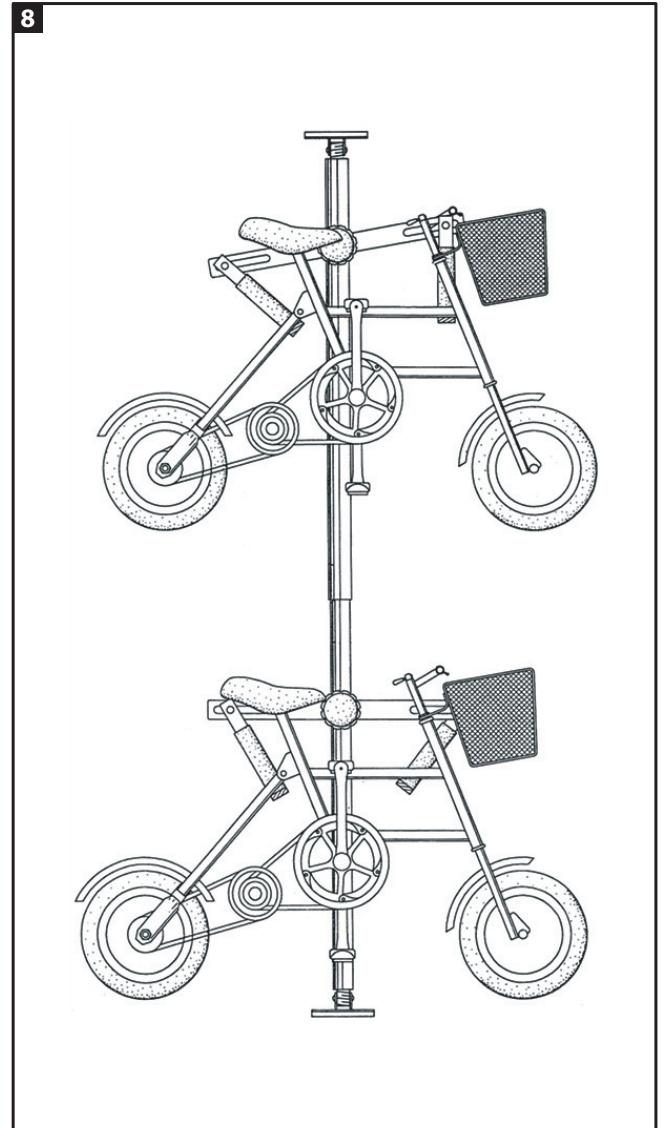

INSTRUCTION SHEET

PRODUCT: 80960 Hang It

Page 1 of 1

 **ATTN: STATE OF CALIFORNIA CONSUMERS**
WARNING: Cancer and Reproductive Harm • www.P65Warnings.ca.gov

REV 23/10/19

MODE D'ASSEMBLAGE

PRODUCT:80960 Porte-Vélos de Rangement