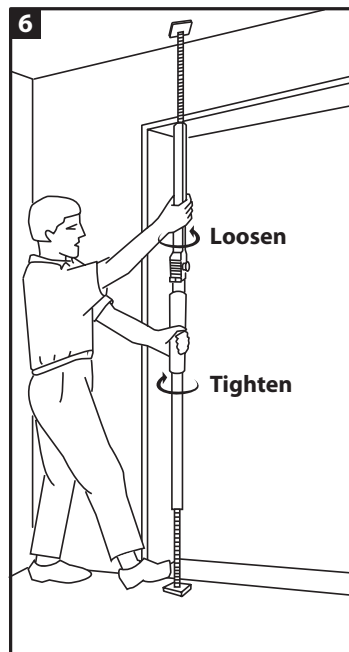

INSTRUCTION SHEET

PRODUCT: 80960 Hang It

Page 1 of 1

 **ATTN: STATE OF CALIFORNIA CONSUMERS**
WARNING: Cancer and Reproductive Harm • www.P65Warnings.ca.gov

REV 23/10/19

MODE D'ASSEMBLAGE

PRODUCT:80960 Porte-Vélos de Rangement