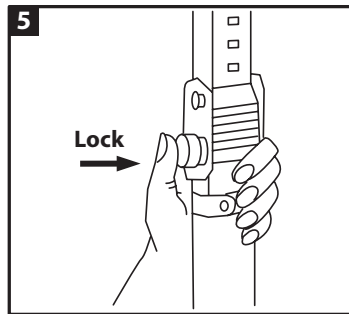

INSTRUCTION SHEET

PRODUCT: 80960 Hang It

Page 1 of 1

 **ATTN: STATE OF CALIFORNIA CONSUMERS**
WARNING: Cancer and Reproductive Harm • www.P65Warnings.ca.gov

REV 23/10/19

MODE D'ASSEMBLAGE

PRODUCT:80960 Porte-Vélos de Rangement