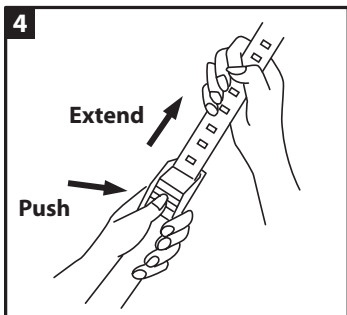

INSTRUCTION SHEET

PRODUCT: 80960 Hang It

Page 1 of 1

 **ATTN: STATE OF CALIFORNIA CONSUMERS**
WARNING: Cancer and Reproductive Harm • www.P65Warnings.ca.gov

REV 23/10/19

MODE D'ASSEMBLAGE

PRODUCT:80960 Porte-Vélos de Rangement