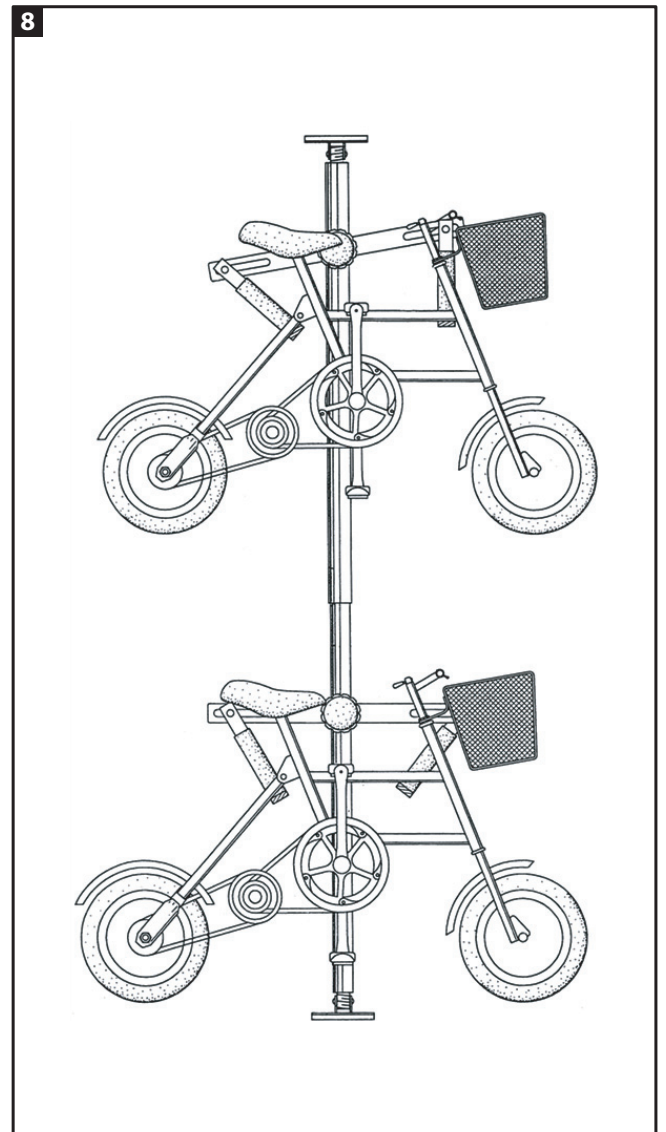

MODE D'ASSEMBLAGE

PRODUCT:80960 Porte-Vélos de Rangement

• Page 1 de 1

REV 23/10/19