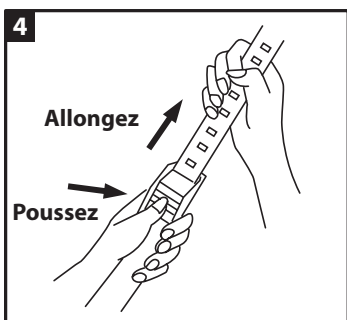

MODE D'ASSEMBLAGE

PRODUCT:80960 Porte-Vélos de Rangement

• Page 1 de 1

REV 23/10/19