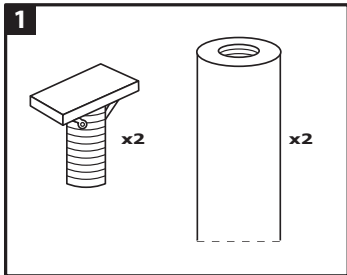

MODE D'ASSEMBLAGE

PRODUCT:80960 Porte-Vélos de Rangement

• Page 1 de 1

REV 23/10/19