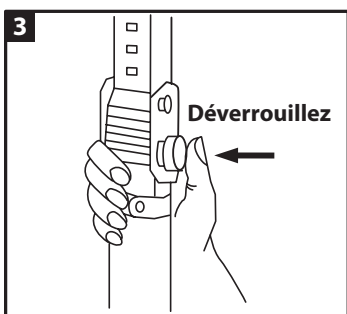

MODE D'ASSEMBLAGE

PRODUCT:80960 Porte-Vélos de Rangement

• Page 1 de 1

REV 23/10/19