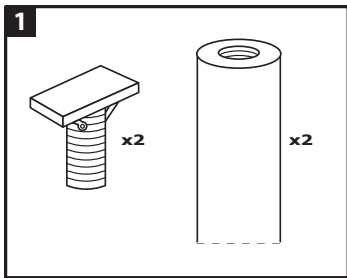

INSTRUCTION SHEET

PRODUCT: 80960 Hang It

Page 1 of 1

 **ATTN: STATE OF CALIFORNIA CONSUMERS**
WARNING: Cancer and Reproductive Harm • www.P65Warnings.ca.gov

REV 23/10/19

MODE D'ASSEMBLAGE

PRODUCT:80960 Porte-Vélos de Rangement