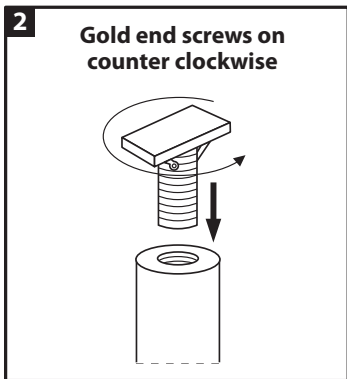

INSTRUCTION SHEET

PRODUCT: 80960 Hang It

Page 1 of 1

 **ATTN: STATE OF CALIFORNIA CONSUMERS**
WARNING: Cancer and Reproductive Harm • www.P65Warnings.ca.gov

REV 23/10/19

MODE D'ASSEMBLAGE

PRODUCT:80960 Porte-Vélos de Rangement