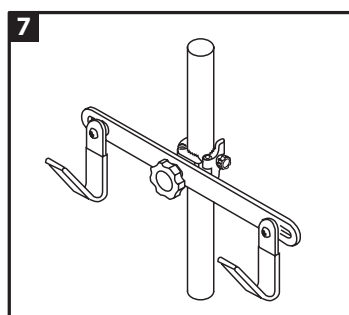

INSTRUCTION SHEET

PRODUCT: 80960 Hang It

Page 1 of 1

 **ATTN: STATE OF CALIFORNIA CONSUMERS**
WARNING: Cancer and Reproductive Harm • www.P65Warnings.ca.gov

REV 23/10/19

MODE D'ASSEMBLAGE

PRODUCT:80960 Porte-Vélos de Rangement