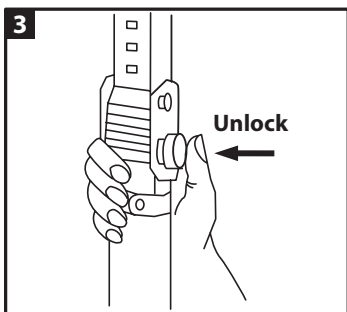

INSTRUCTION SHEET

PRODUCT: 80960 Hang It

Page 1 of 1

 **ATTN: STATE OF CALIFORNIA CONSUMERS**
WARNING: Cancer and Reproductive Harm • www.P65Warnings.ca.gov

REV 23/10/19

MODE D'ASSEMBLAGE

PRODUCT:80960 Porte-Vélos de Rangement