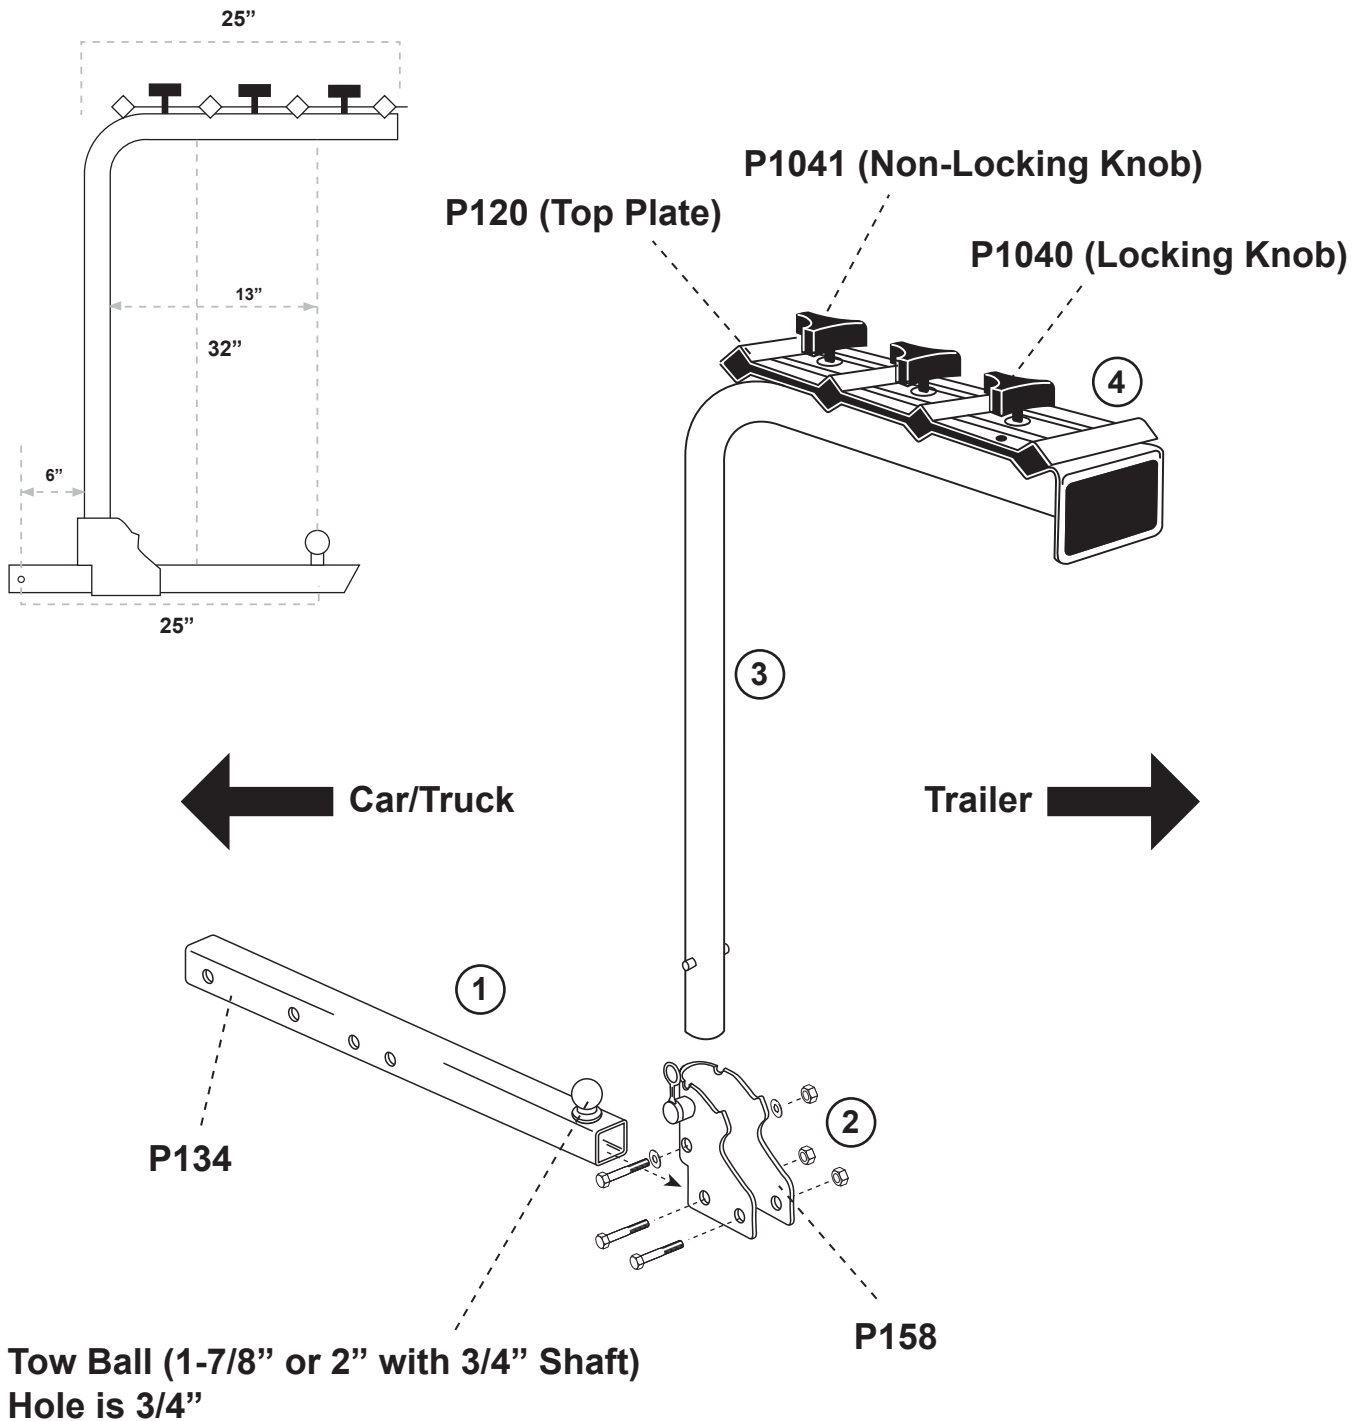

# 4 BIKE ORIGINAL

## Fold Down 2" Receiver Towing

ITEM: 64675

**Draw Bar Included**