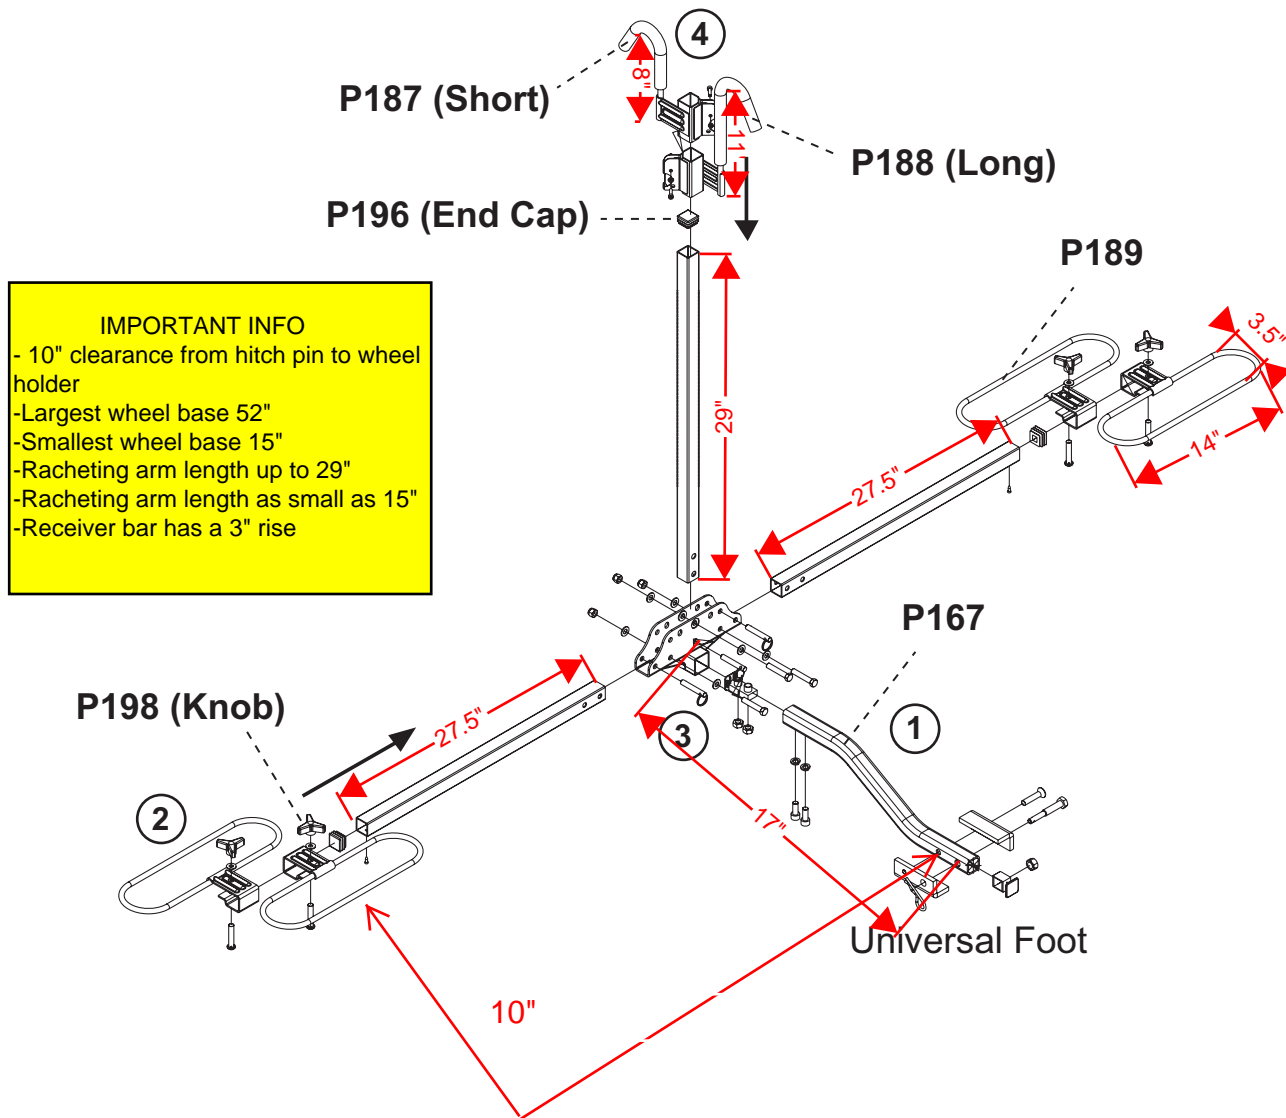

2 BIKE XC

1-1/4" & 2" Receiver

ITEM: 64650

IMPORTANT INFO

- 10" clearance from hitch pin to wheel holder
- Largest wheel base 52"
- Smallest wheel base 15"
- Ratcheting arm length up to 29"
- Ratcheting arm length as small as 15"
- Receiver bar has a 3" rise