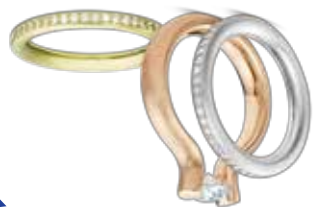

THE PERFECT DIAMOND
Destinee

ODYSSEY

AUREOLE

HEAVEN
In Classic Red

SATELLITE
In Fine Gray and Spring Green

SATELLITE

Since 1873
NIESSING

SPHERES