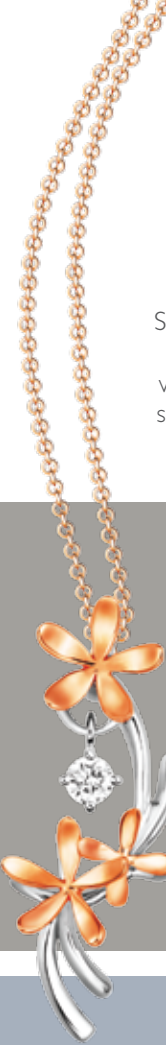

Glamour

Destinée

Hearts Aflutter

Allure
Tri Wear Diamond Earrings

Allure
Dual Wear Necklace

Cherish

LEE HWA DIAMOND PROMENADE
ION ORCHARD
LEE HWA DIAMOND GALLERY
SUNTEC CITY
WISMA ATRIA
THE DIAMOND ATELIER
VIVOCITY
LEE HWA JEWELLERY
BUGIS JUNCTION
CAUSEWAY POINT
JEM
JUNCTION 8
JURONG POINT
MARINA SQUARE
PARKWAY PARADE
PLAZA SINGAPURA
TAMPINES MALL

LEE HWA JEWELLERY

TEL: 1800 382 1111
WWW.LEEHWAJEWELLERY.COM

LEE HWA JEWELLERY

All information stated in this brochure is correct at time of printing and subject to change without prior notice.
Products featured are not representative of actual size. ©2017 Lee Hwa Jewellery

Beloved
From \$142

Love Bliss

Swing Diamonds

The setting design of Swing Diamonds allows the diamond to swing freely in a figure of 8 within an infinity loop, enabling it to sparkle with your unique movement.

Purple Gold™

~~~~~  
Celebrating 17 years of innovation with the world's first 19k solid Purple Gold™

**Voyage**

**Voyage**

**Wander Delight**

**Wander Delight**

**Vibrance**

**Adore**  
Stackable rings  
From \$101