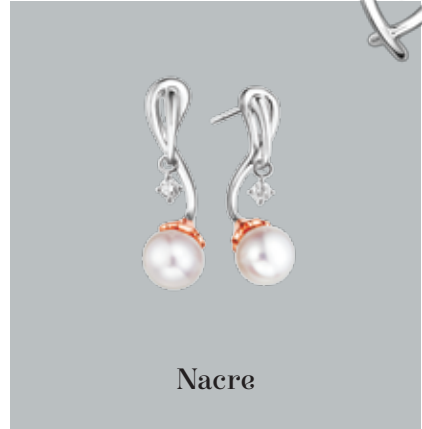

Beloved
From \$142

Love Bliss

Swing Diamonds

The setting design of Swing Diamonds allows the diamond to swing freely in a figure of 8 within an infinity loop, enabling it to sparkle with your unique movement.

Nacre

Nacre

Embrace

Springs of Love

Floret

Ethereal

Grace

Blossom

Purple Gold™

~~~~~  
Celebrating 17 years of innovation with the world's first 19k solid Purple Gold™

**Voyage**

**Voyage**

**Wander Delight**

**Wander Delight**

**Vibrance**

**Adore**  
Stackable rings  
From \$101