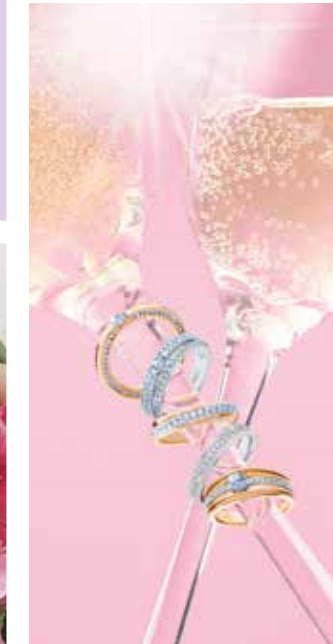

47th Anniversary

~ CELEBRATIONS OF LIFE ~

Endlea

My Belle

Love Adventure

© Forevermark Limited 2017. Forevermark, the Forevermark logo and "A Diamond is Forever" are Trade Marks used under licence from The De Beers Group of Companies.

Beloved
From \$142

Love Bliss

Swing Diamonds

The setting design of Swing Diamonds allows the diamond to swing freely in a figure of 8 within an infinity loop, enabling it to sparkle with your unique movement.

Purple Gold™

~~~~~  
Celebrating 17 years of innovation with the world's first 19k solid Purple Gold™

**Voyage**

**Voyage**

**Wander Delight**

**Wander Delight**

**Vibrance**

**Adore**  
Stackable rings  
From \$101