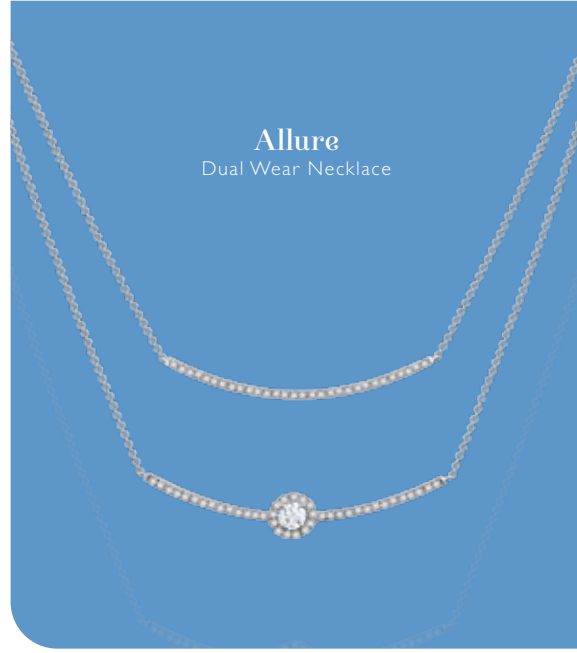

Glamour

Destinée

Hearts Aflutter

Allure
Tri Wear Diamond Earrings

Allure
Dual Wear Necklace

Cherish

LEE HWA DIAMOND PROMENADE
ION ORCHARD
LEE HWA DIAMOND GALLERY
SUNTEC CITY
WISMA ATRIA
THE DIAMOND ATELIER
VIVOCITY
LEE HWA JEWELLERY
BUGIS JUNCTION
CAUSEWAY POINT
JEM
JUNCTION 8
JURONG POINT
MARINA SQUARE
PARKWAY PARADE
PLAZA SINGAPURA
TAMPINES MALL

Beloved
From \$142

Love Bliss

Swing Diamonds

The setting design of Swing Diamonds allows the diamond to swing freely in a figure of 8 within an infinity loop, enabling it to sparkle with your unique movement.

Purple Gold™

~~~~~  
Celebrating 17 years of innovation with the world's first 19k solid Purple Gold™

**Voyage**

**Voyage**

**Wander Delight**

**Wander Delight**

**Vibrance**

**Adore**  
Stackable rings  
From \$101