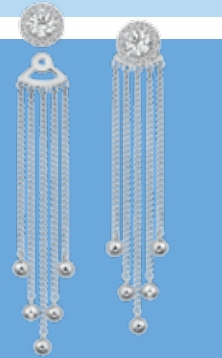

Glamour

Destinée

Hearts Aflutter

Allure
Tri Wear Diamond Earrings

Allure
Dual Wear Necklace

Cherish

LEE HWA DIAMOND PROMENADE
ION ORCHARD
LEE HWA DIAMOND GALLERY
SUNTEC CITY
WISMA ATRIA
THE DIAMOND ATELIER
VIVOCITY
LEE HWA JEWELLERY
BUGIS JUNCTION
CAUSEWAY POINT
JEM
JUNCTION 8
JURONG POINT
MARINA SQUARE
PARKWAY PARADE
PLAZA SINGAPURA
TAMPINES MALL

Beloved
From \$142

Love Bliss

Swing Diamonds

The setting design of Swing Diamonds allows the diamond to swing freely in a figure of 8 within an infinity loop, enabling it to sparkle with your unique movement.

Purple Gold™

~~~~~  
Celebrating 17 years of innovation with the world's first 19k solid Purple Gold™

**Voyage**

**Voyage**

**Wander Delight**

**Wander Delight**

**Vibrance**

**Adore**  
Stackable rings  
From \$101