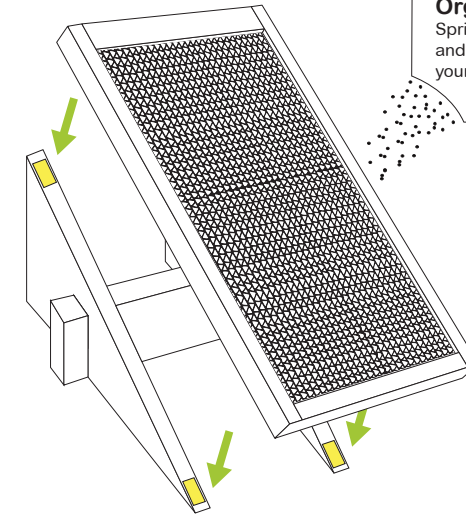

CAT SCRATCHER

Included

2 side zBoards

1 Horizontal zBoard

Organic Silvertine Catnip

1 Scratch Pad

Dual Use

- Assemble your unit on a flat even surface
- Make sure zBoard surfaces are clean and dry

- Do not place unit on its side or back as it will compromise its structural integrity
- Indoor use only. Not in bathroom

- 1 Align side zBoards to horizontal zBoard as shown.

- 3 Scratching pad is reversible for longer lasting use.

Organic Silvertine
Sprinkle on the scratcher
and have fun. We promise
your cat will love it!

- 2 Align Scratch Pad to velcro on base. Sprinkle organic silvertine catnip. Let your cat have fun!

- 4 Share a video of your cat enjoying the cat scratcher and get a **FREE** refill scratch pad. Also available to buy at www.waybasics.com Just search "refill"