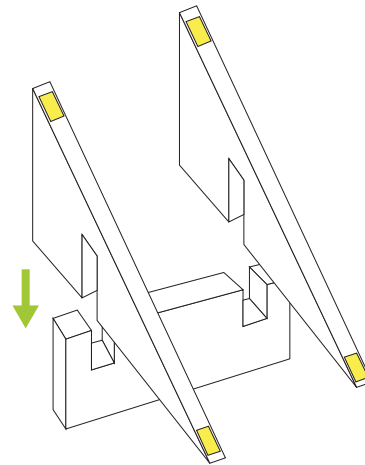

CAT SCRATCHER

Included

2 side zBoards

1 Horizontal zBoard

Organic Silvertine Catnip

1 Scratch Pad

Dual Use

- Assemble your unit on a flat even surface
- Make sure zBoard surfaces are clean and dry

- Do not place unit on its side or back as it will compromise its structural integrity
- Indoor use only. Not in bathroom

- 1 Align side zBoards to horizontal zBoard as shown.

- 3 Scratching pad is reversible for longer lasting use.