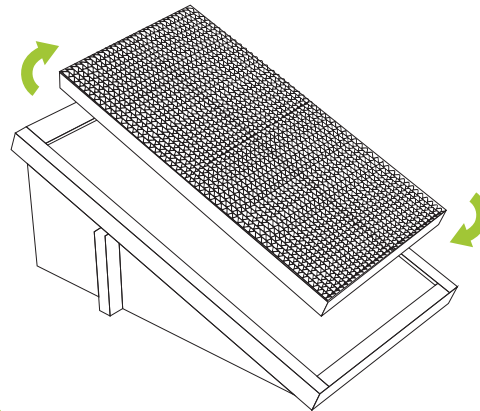

CAT SCRATCHER

Included

2 side zBoards

1 Horizontal zBoard

Organic Silvertine Catnip

1 Scratch Pad

Dual Use

- Assemble your unit on a flat even surface
- Make sure zBoard surfaces are clean and dry

- Do not place unit on its side or back as it will compromise its structural integrity
- Indoor use only. Not in bathroom

- 1 Align side zBoards to horizontal zBoard as shown.

- 3 Scratching pad is reversible for longer lasting use.