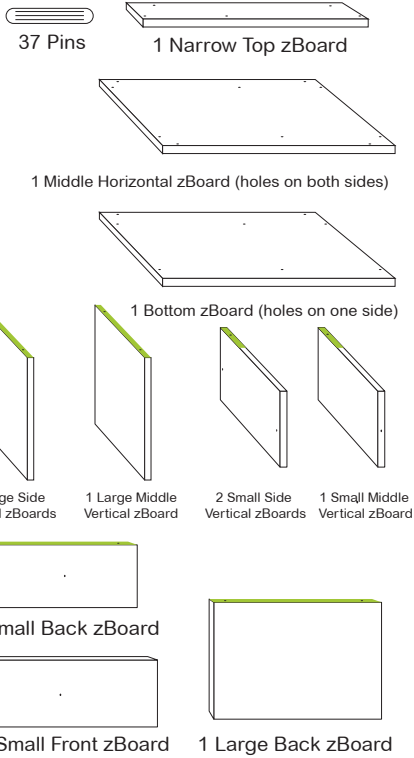

## Important

**DO NOT** place unit on its side or back as it will compromise its structural integrity.

**WARNING: CHOKING HAZARD**  
Small parts NOT for children under 3 years

- Assemble your unit on a flat even surface
- Make sure zBoard surfaces are clean and dry