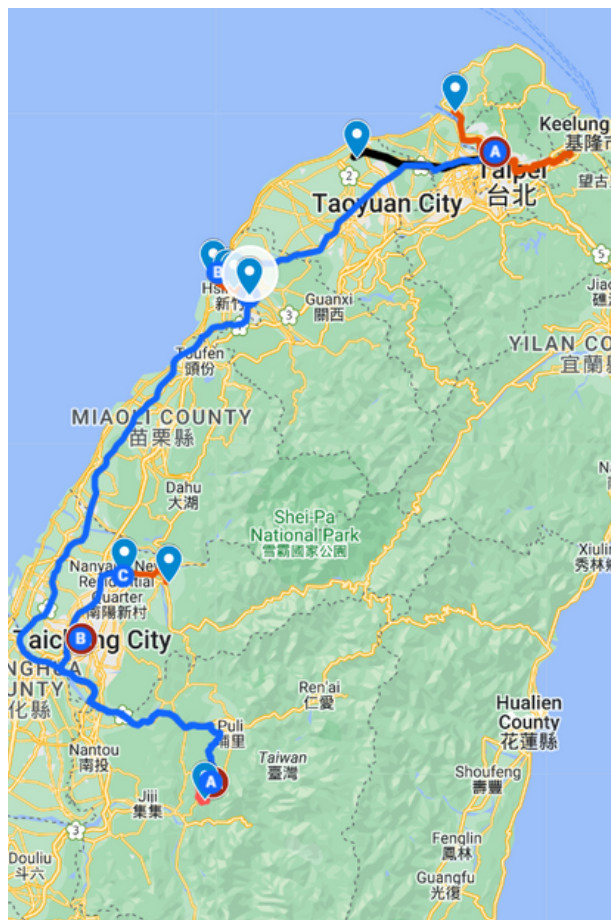

PROGRAMME RATES

Rates: **$3,200/pax (Twin Share)**

$3,800/pax (Single Room)

The Tour package includes the following:

- **6D/5N** Guided Cycling Expedition
- **>200km** of Scenic Bikeway Cycling
- **3-Star Hotel** with Daily Breakfast
- **Meals:** 5 Breakfast, 4 Lunch, 4 Dinner
- **Brompton Logistics: Support Van**
- **Minibus Passenger Support Vehicle**
- On Tour Brompton Guide & Mechanic
- Culture and Wine Activities
- Airport Transfer

*Map route for illustration purposes only. Details upon request.