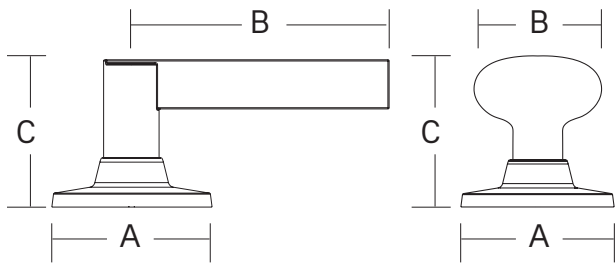

TECHNICAL SPECIFICATIONS

LEVER AND KNOB SPECIFICATIONS

Door Specs	2-1/8" Face Bore, 1" Edge Bore 1" x 2-1/4" Radius Corner
Latch	2-3/8" or 2-3/4" Adjustable latch, Radius Corner
Door Thickness	1-3/8" to 1-3/4"
Cylinder	SC1 KW1 Optional WR5 Optional
Handing	Universal handing