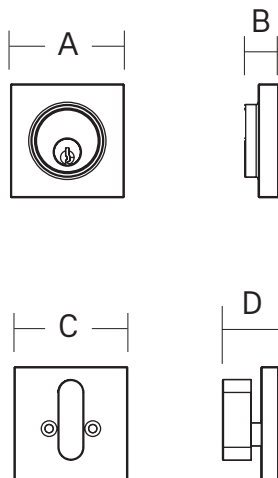

TECHNICAL SPECIFICATIONS

ENTRY SET AND DEADBOLT SPECIFICATIONS

Door Specs	2-1/8" Face Bore, 1" Edge Bore 5-1/2" Center to Center Door Prep 1" x 2-1/4" Radius Corner
Latch	2-3/8" or 2-3/4" Adjustable latch, Radius Corner
Door Thickness	1-3/8" to 1-3/4"
Cylinder	SC1 KW1 Optional WR5 Optional
Handing	Universal handing. Specify right-handed or left-handed for (Brunswick and Farmington) levers interior only.

ENTRY SETS	A	B	C	D
Marcel	2-1/2"	1-3/4"	5/8"	2-1/4"
Ellington	2-5/8"	1-3/4"	5/8"	2-1/8"
Everly	2-3/4"	1-1/2"	7/16"	2-3/16"
Maguire	2-7/8"	1-13/16"	1/2"	2-7/16"
DEADBOLTS	A	B	C	D
Marcel	2-7/16"	3/4"	2-7/16"	1-3/16"
Owen	2-1/2"	13/16"	2-1/2"	1-1/8"
Ellington	2-5/8"	1"	2-5/8"	1-3/8"
Everly	2-7/16"	1"	2-7/16"	1"
Maguire	2-1/2"	15/16"	2-1/2"	7/8"

How to determine handing of doors

The handing of a door is always determined by facing the exterior of a door.

- If the hinge is on the left side of the door, the door is left handed (LH).
- If the hinge is on the right side of the door, the door is right handed (RH).

To order a handed product, specify LH or RH. Not all products are handed; only specify handing when required.