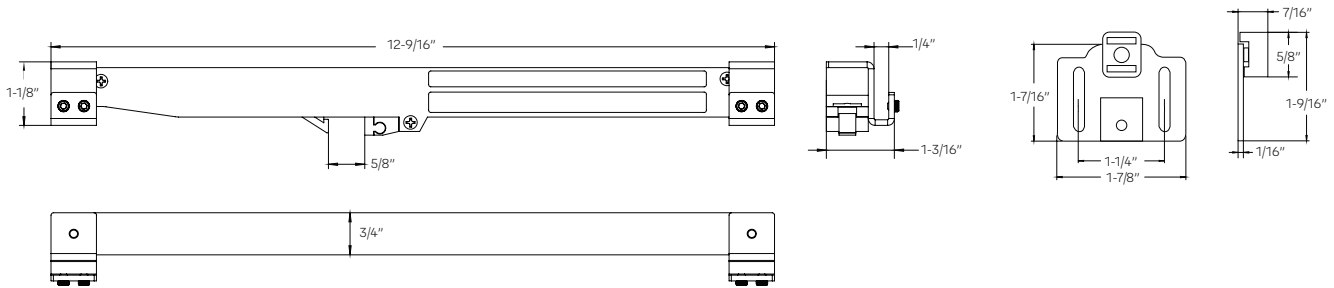

POCKET DOOR LOCKS	
Square	2-1/2" x 2-3/4"

TECHNICAL SPECIFICATIONS

BARN DOOR HARDWARE SPECIFICATIONS

72" & 96" TRACKS

SOFT OPEN & CLOSE WITH ACTUATOR

HANGER

SPACER

SINGLE FLOOR GUIDE