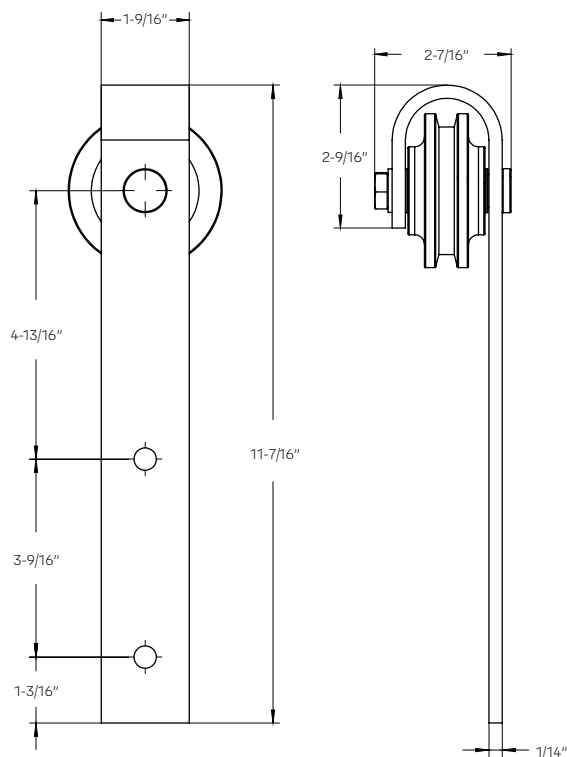

ENTRY SETS	A	B	C	D
Marcel	2-1/2"	1-3/4"	5/8"	2-1/4"
Ellington	2-5/8"	1-3/4"	5/8"	2-1/8"
Everly	2-3/4"	1-1/2"	7/16"	2-3/16"
Maguire	2-7/8"	1-13/16"	1/2"	2-7/16"
DEADBOLTS	A	B	C	D
Marcel	2-7/16"	3/4"	2-7/16"	1-3/16"
Owen	2-1/2"	13/16"	2-1/2"	1-1/8"
Ellington	2-5/8"	1"	2-5/8"	1-3/8"
Everly	2-7/16"	1"	2-7/16"	1"
Maguire	2-1/2"	15/16"	2-1/2"	7/8"

POCKET DOOR LOCKS	
Square	2-1/2" x 2-3/4"

TECHNICAL SPECIFICATIONS

BARN DOOR HARDWARE SPECIFICATIONS

72" & 96" TRACKS

SOFT OPEN & CLOSE WITH ACTUATOR

HANGER

SPACER

SINGLE FLOOR GUIDE