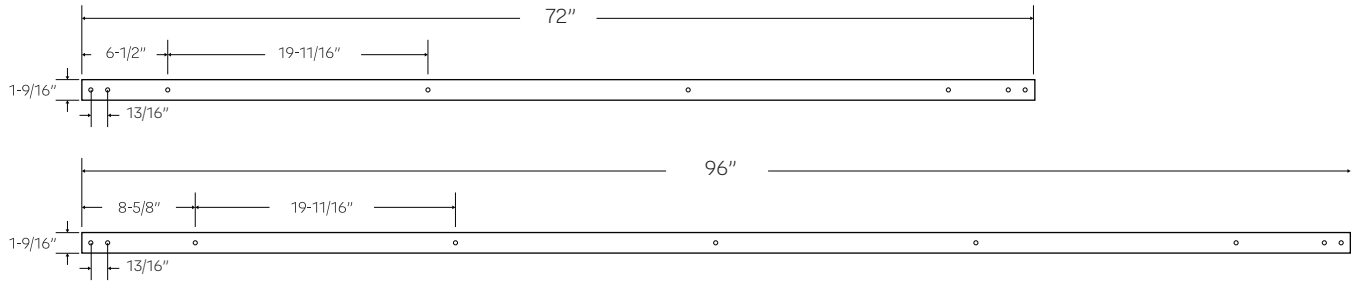

TECHNICAL SPECIFICATIONS

BARN DOOR HARDWARE SPECIFICATIONS

72" & 96" TRACKS