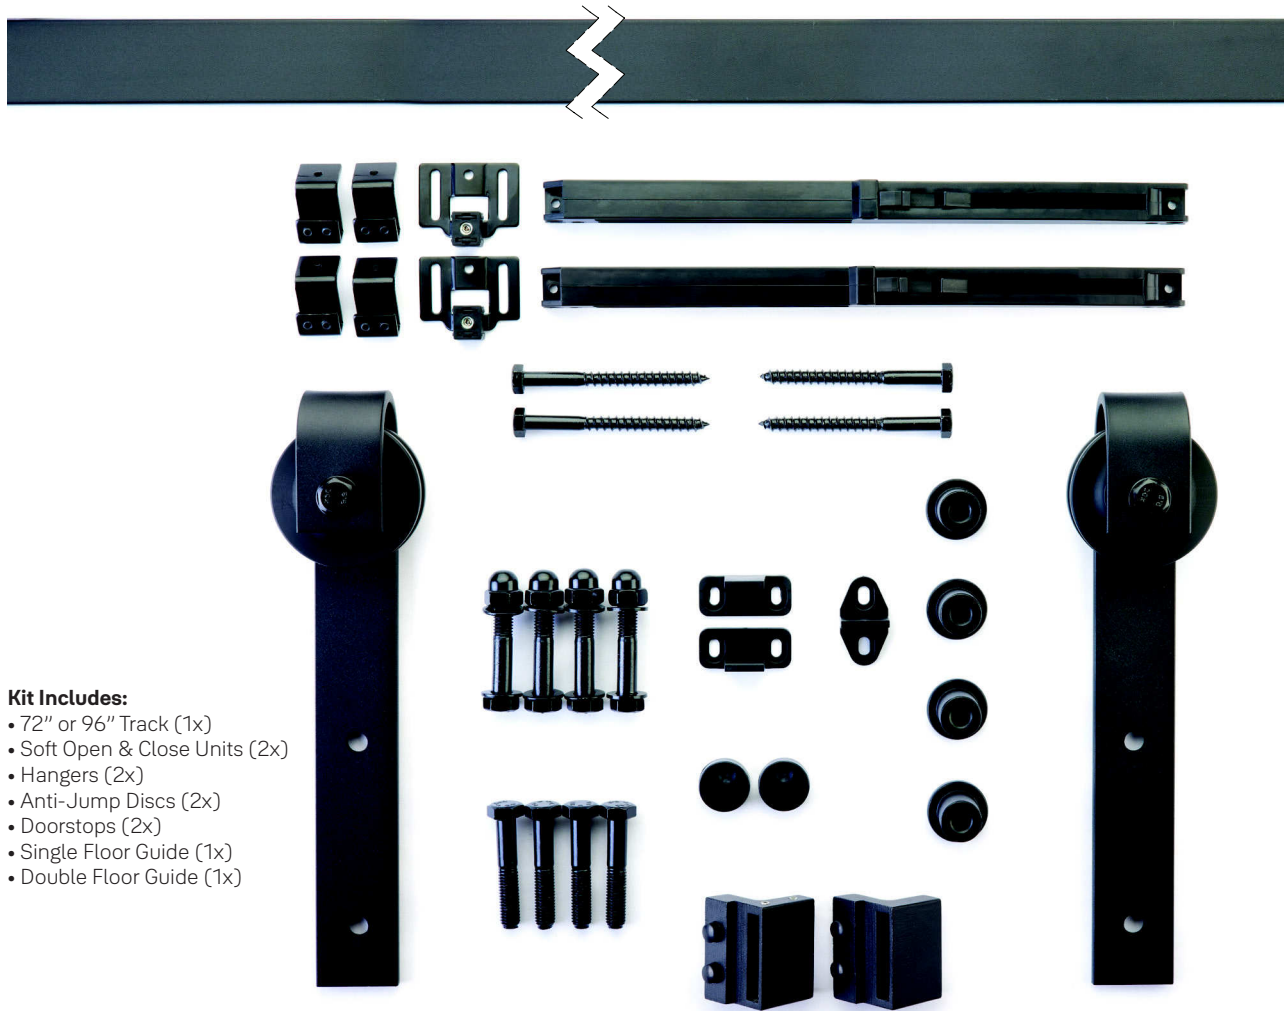

1. **Kit Includes:**
2. 72" or 96" Track (1x)
   - Soft Open & Close Units (2x)
   - Hangers (2x)
   - Anti-Jump Discs (2x)
   - Doorstops (2x)
   - Single Floor Guide (1x)
   - Double Floor Guide (1x)

PRODUCT	FUNCTION	PRODUCT CODE	FINISH	LIST PRICE
72"	Barn Door Track System	YBNDR.72	Black (BLK) Silver (SLVR)	$255
96"	Barn Door Track System	YBNDR.96	Black (BLK) Silver (SLVR)	$285

Specifications:

- 1/4" Steel track
- Nylon wheel with ball bearings
- Maximum weight capacity up to 200lb
- Doors 1-3/8" thru 1-3/4" thick
- 72" Track accommodates openings up to 36" wide
- 96" Track accommodates openings up to 48" wide

Powder Coated Finishes