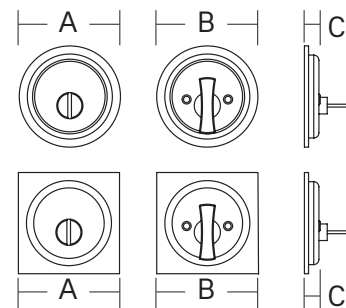

POCKET DOOR LOCK SPECIFICATIONS

Door Specs	2-1/8" Face Bore, 1" Edge Bore 1" x 2-1/4" Radius Corner
Latch	2-3/8" Latch
Door Thickness	1-3/8"
Handing	Universal handing

TUBULAR POCKET DOOR LOCKS	A	B	C
Round	2-7/16"	2-7/16"	3/8"
Square	2-7/16"	2-7/16"	3/8"

POCKET DOOR LOCKS	
Square	2-1/2" x 2-3/4"