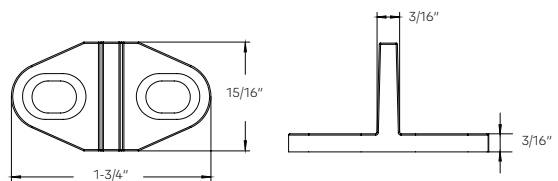

POCKET DOOR LOCKS	
Square	2-1/2" x 2-3/4"

TECHNICAL SPECIFICATIONS

BARN DOOR HARDWARE SPECIFICATIONS

72" & 96" TRACKS

SOFT OPEN & CLOSE WITH ACTUATOR

HANGER

SPACER

SINGLE FLOOR GUIDE