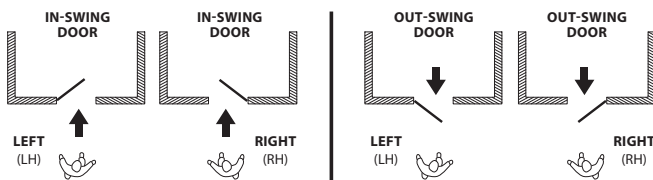

TECHNICAL SPECIFICATIONS

ENTRY SET AND DEADBOLT SPECIFICATIONS

Door Specs	2-1/8" Face Bore, 1" Edge Bore 5-1/2" Center to Center Door Prep 1" x 2-1/4" Radius Corner
Latch	2-3/8" or 2-3/4" Adjustable latch, Radius Corner
Door Thickness	1-3/8" to 1-3/4"
Cylinder	SC1 KW1 Optional WR5 Optional
Handing	Universal handing. Specify right-handed or left-handed for (Brunswick and Farmington) levers interior only.

ENTRY SETS	A	B	C	D
Marcel	2-1/2"	1-3/4"	5/8"	2-1/4"
Ellington	2-5/8"	1-3/4"	5/8"	2-1/8"
Everly	2-3/4"	1-1/2"	7/16"	2-3/16"
Maguire	2-7/8"	1-13/16"	1/2"	2-7/16"
DEADBOLTS	A	B	C	D
Marcel	2-7/16"	3/4"	2-7/16"	1-3/16"
Owen	2-1/2"	13/16"	2-1/2"	1-1/8"
Ellington	2-5/8"	1"	2-5/8"	1-3/8"
Everly	2-7/16"	1"	2-7/16"	1"
Maguire	2-1/2"	15/16"	2-1/2"	7/8"

How to determine handing of doors

The handing of a door is always determined by facing the exterior of a door.

- If the hinge is on the left side of the door, the door is left handed (LH).
- If the hinge is on the right side of the door, the door is right handed (RH).

To order a handed product, specify LH or RH. Not all products are handed; only specify handing when required.