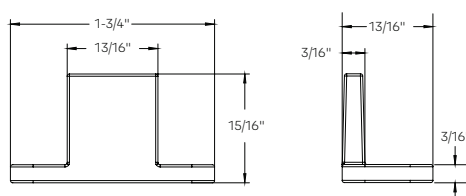

DOUBLE FLOOR GUIDE