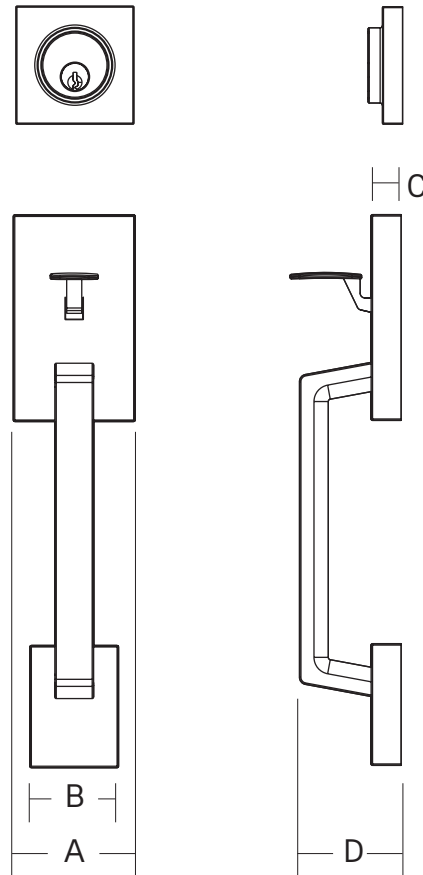

TECHNICAL SPECIFICATIONS

ENTRY SET AND DEADBOLT SPECIFICATIONS

Door Specs	2-1/8" Face Bore, 1" Edge Bore 5-1/2" Center to Center Door Prep 1" x 2-1/4" Radius Corner
Latch	2-3/8" or 2-3/4" Adjustable latch, Radius Corner
Door Thickness	1-3/8" to 1-3/4"
Cylinder	SC1 KW1 Optional WR5 Optional
Handing	Universal handing. Specify right-handed or left-handed for (Brunswick and Farmington) levers interior only.

ENTRY SETS	A	B	C	D
Marcel	2-1/2"	1-3/4"	5/8"	2-1/4"
Ellington	2-5/8"	1-3/4"	5/8"	2-1/8"
Everly	2-3/4"	1-1/2"	7/16"	2-3/16"
Maguire	2-7/8"	1-13/16"	1/2"	2-7/16"
DEADBOLTS	A	B	C	D
Marcel	2-7/16"	3/4"	2-7/16"	1-3/16"
Owen	2-1/2"	13/16"	2-1/2"	1-1/8"
Ellington	2-5/8"	1"	2-5/8"	1-3/8"
Everly	2-7/16"	1"	2-7/16"	1"
Maguire	2-1/2"	15/16"	2-1/2"	7/8"

How to determine handing of doors

The handing of a door is always determined by facing the exterior of a door.

- If the hinge is on the left side of the door, the door is left handed (LH).
- If the hinge is on the right side of the door, the door is right handed (RH).

To order a handed product, specify LH or RH. Not all products are handed; only specify handing when required.