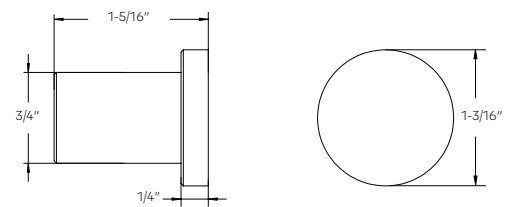

POCKET DOOR LOCKS	
Square	2-1/2" x 2-3/4"

TECHNICAL SPECIFICATIONS

BARN DOOR HARDWARE SPECIFICATIONS

72" & 96" TRACKS

SOFT OPEN & CLOSE WITH ACTUATOR

HANGER

SPACER

SINGLE FLOOR GUIDE