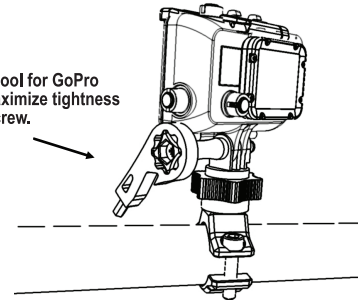

SPECIFICATIONS:
Weight: 55 g
Connection(s):
(1x) Quick Mount
(1x) GoPro Connector
Package Contents:
(1x) Quick Mount for GoPro Camera

Original GoPro thumb screw and nut should be used to connect GoPro housing to the Quick Mount.

9.Solutions Multi-tool for GoPro can be used to maximize tightness of GoPro thumbscrew.

Always follow the safety standards and regulations of the given country where the product is being used.

Visit www.9.solutions for more info.