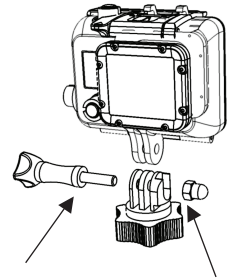

SPECIFICATIONS:
Weight: 55 g
Connection(s):
(1x) Quick Mount
(1x) GoPro Connector
Package Contents:
(1x) Quick Mount for GoPro Camera

Original GoPro thumb screw and nut should be used to connect GoPro housing to the Quick Mount.

9.Solutions Multi-tool for GoPro can be used to maximize tightness of GoPro thumbscrew.

Always follow the safety standards and regulations of the given country where the product is being used.

Visit www.9.solutions for more info.