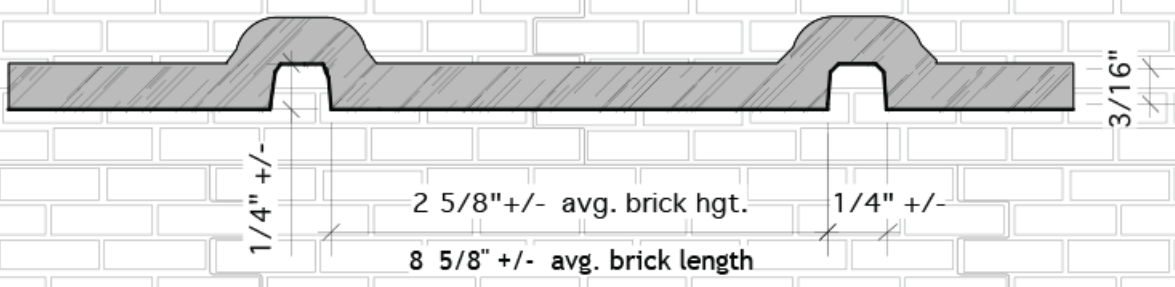

digitally printable!

Typ. Section

PAS011 "CLEAN" BRICK
 Sheet Weight - 7.0 lbs +/-

(818) 655-5804 f(888) 654-9325 www.pulpartsurfaces.com
 Pulp Art Surfaces, LLC / CBS Studio Center / 4024 Radford Ave. Studio City, CA 91604