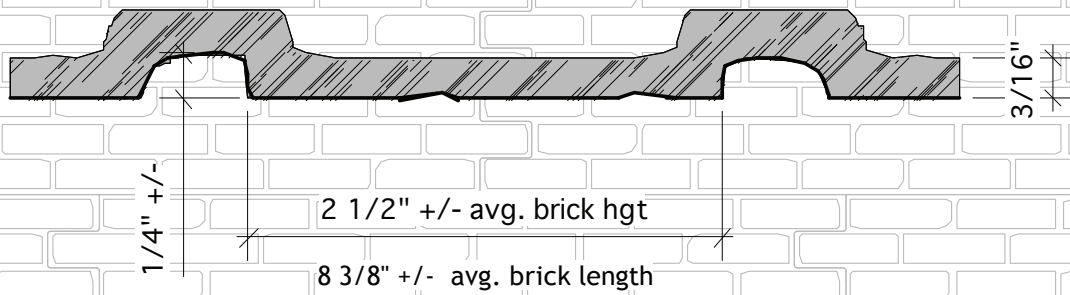

digitally printable!

Typ. Section

.41

**PAS010 "RECYCLED" BRICK**  
Sheet Weight - 7.5 lbs +/-

(818) 655-5804 f(888) 654-9325 [www.pulpartsurfaces.com](http://www.pulpartsurfaces.com)

Pulp Art Surfaces, LLC / CBS Studio Center / 4024 Radford Ave. Studio City, CA 91604