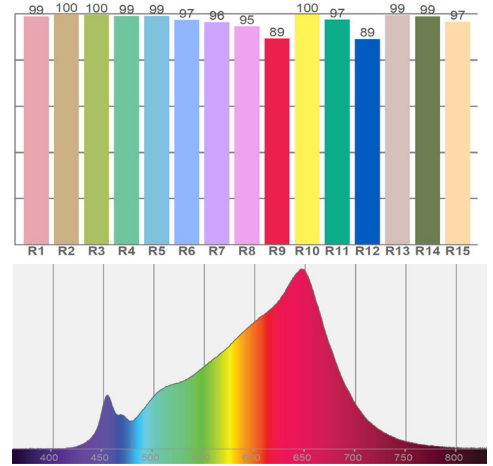

CRI: 98 - TLCI: 97