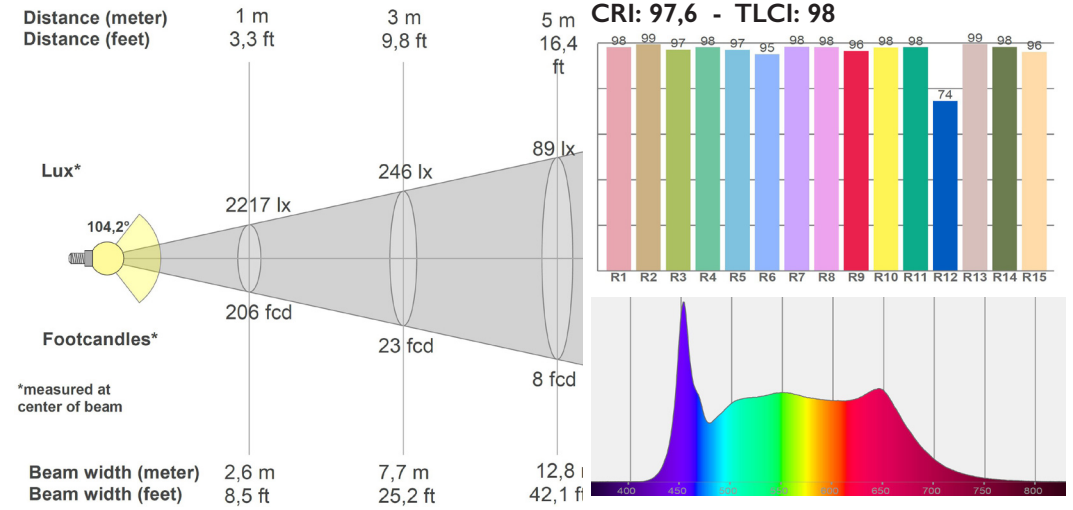

Reflect Bi-Color 4-Foot 2-Bank 5600K with Front Diffuser