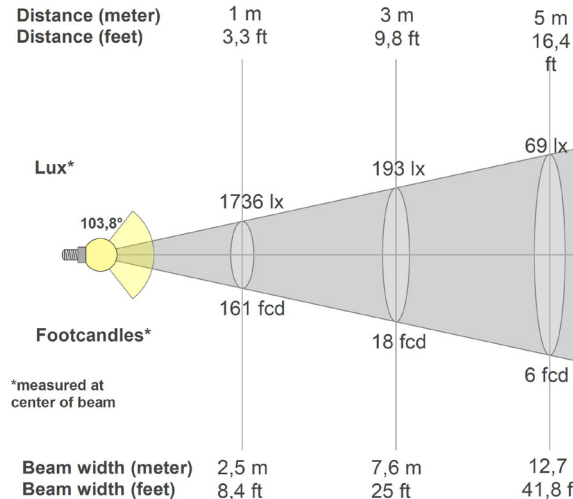

Reflect Bi-Color 4-Foot 2-Bank 2700K with Front Diffuser