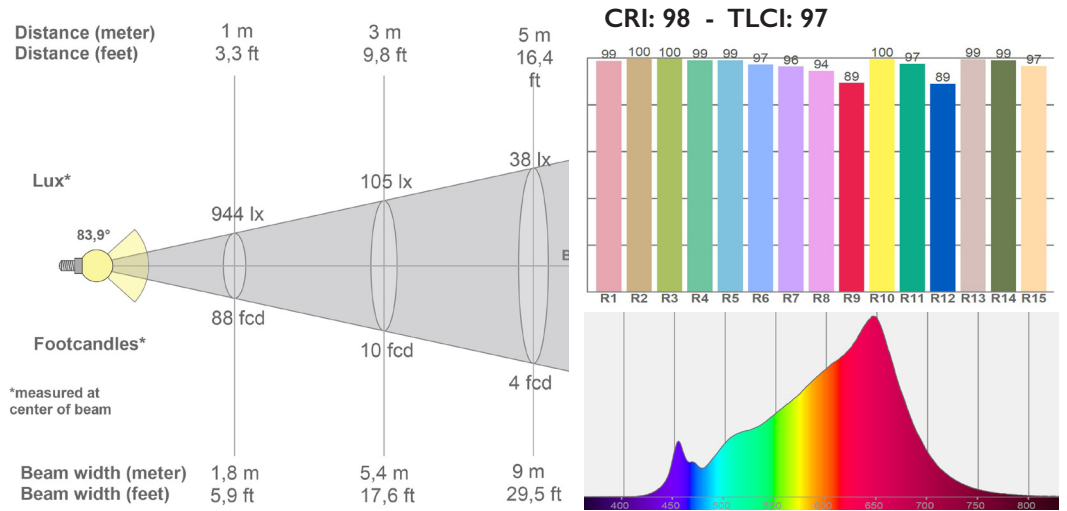

Reflect Bi-Color Photometrics 2700K

Reflect Bi-Color 2-Foot 2700K