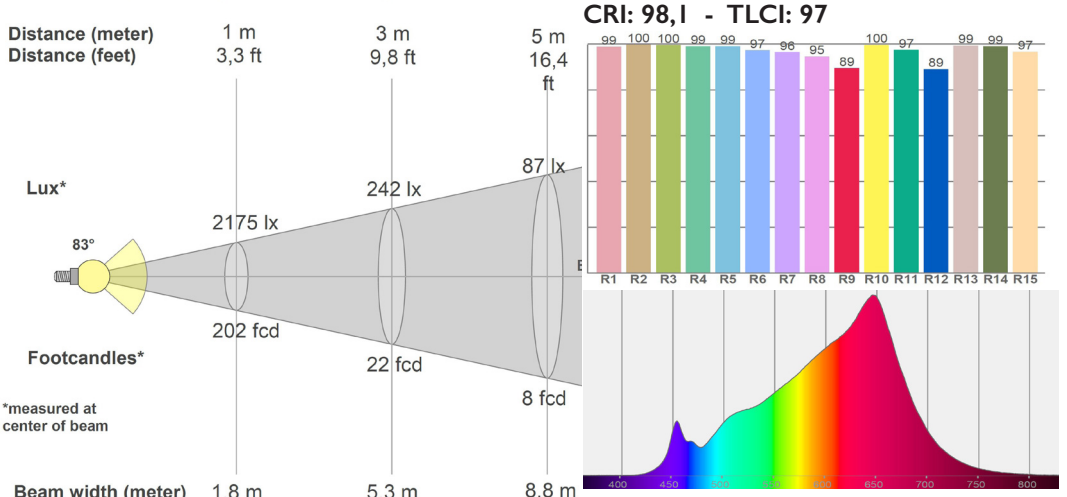

Reflect Bi-Color 2-Foot 2-Bank 2700K