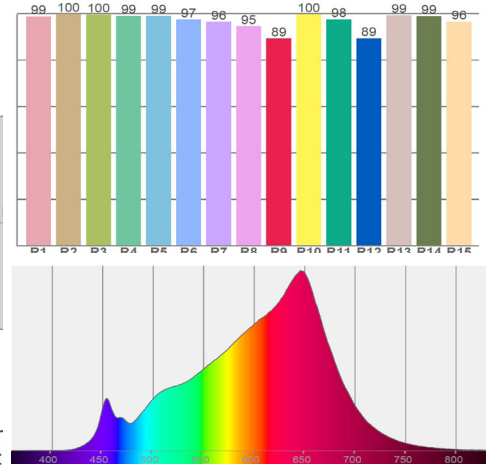

CRI: 98 - TLCI: 97