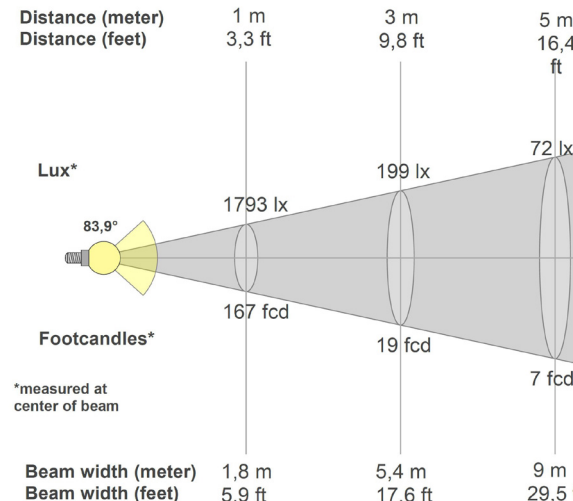

Reflect Bi-Color 4-Foot 2700K with Front Diffuser