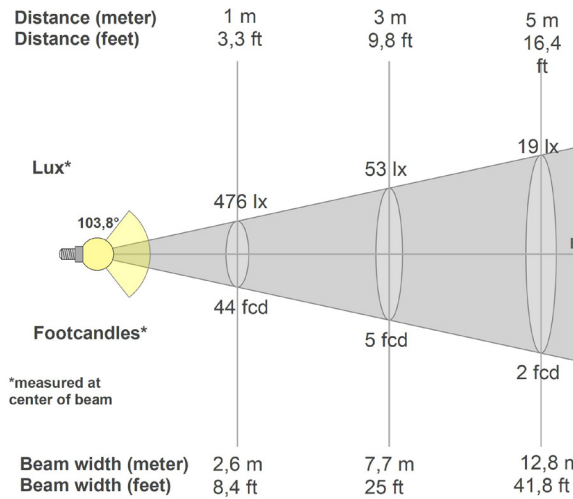

Pipeline Reflect Bi-Color Photometrics 2700K with Front Diffuser

Reflect Bi-Color 2-Foot 2700K with Front Diffuser