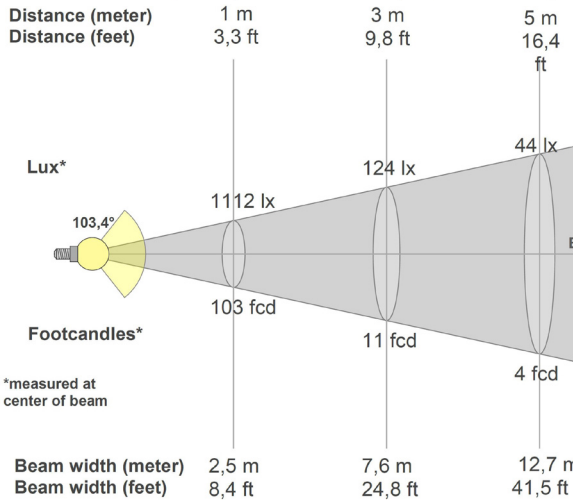

Reflect Bi-Color 2-Foot 2-Bank 2700K with Front Diffuser