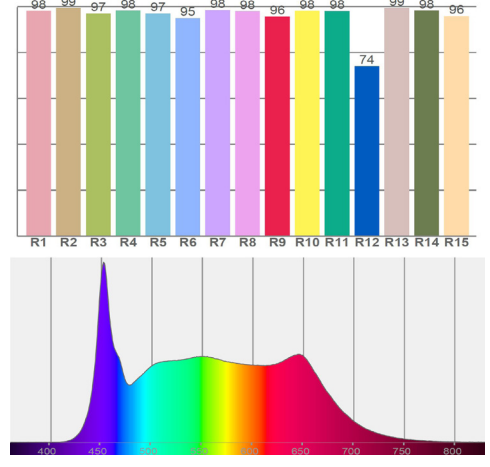

CRI: 97,6 - TLCI: 98