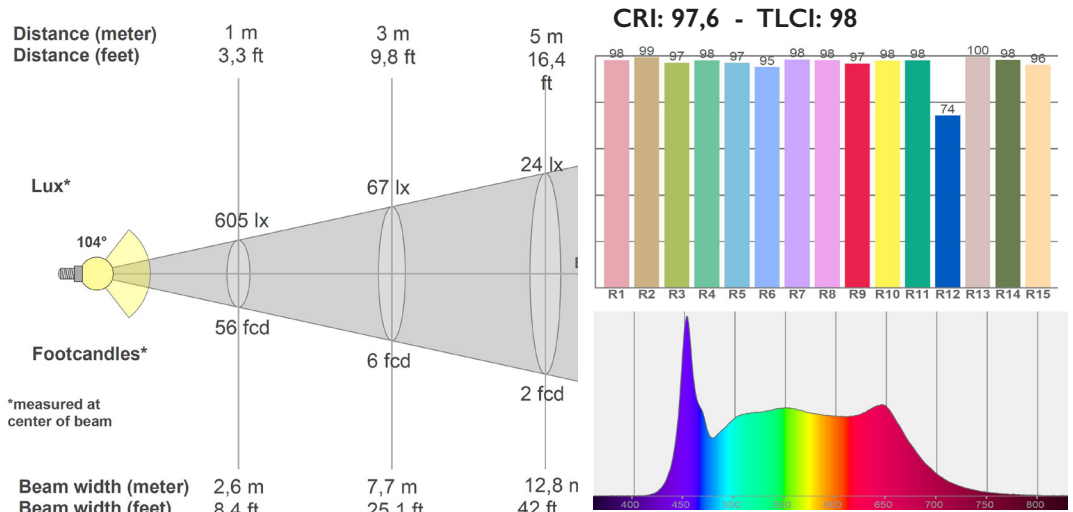

Pipeline Reflect Bi-Color Photometrics 5600K with Front Diffuser

Reflect Bi-Color 2-Foot 5600K with Front Diffuser