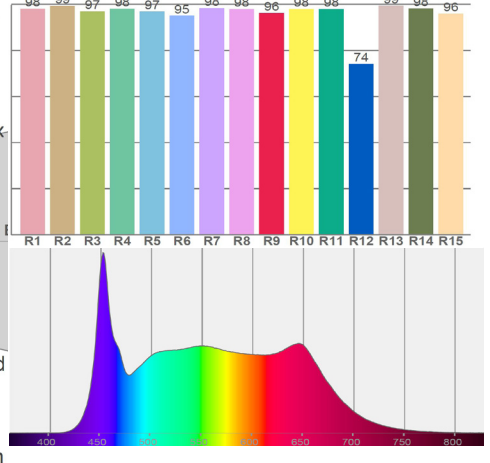

CRI: 97,6 - TLCI: 98