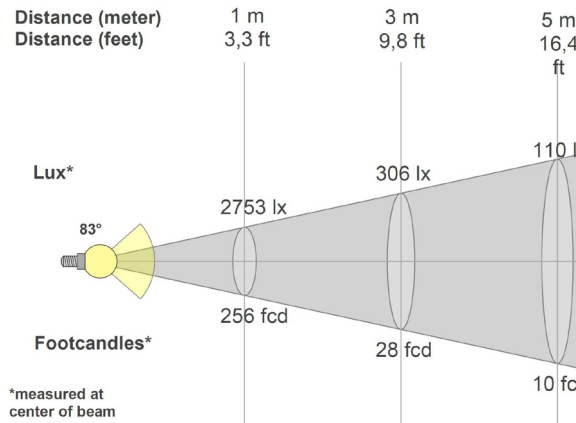

Reflect Bi-Color 2-Foot 2-Bank 5600K