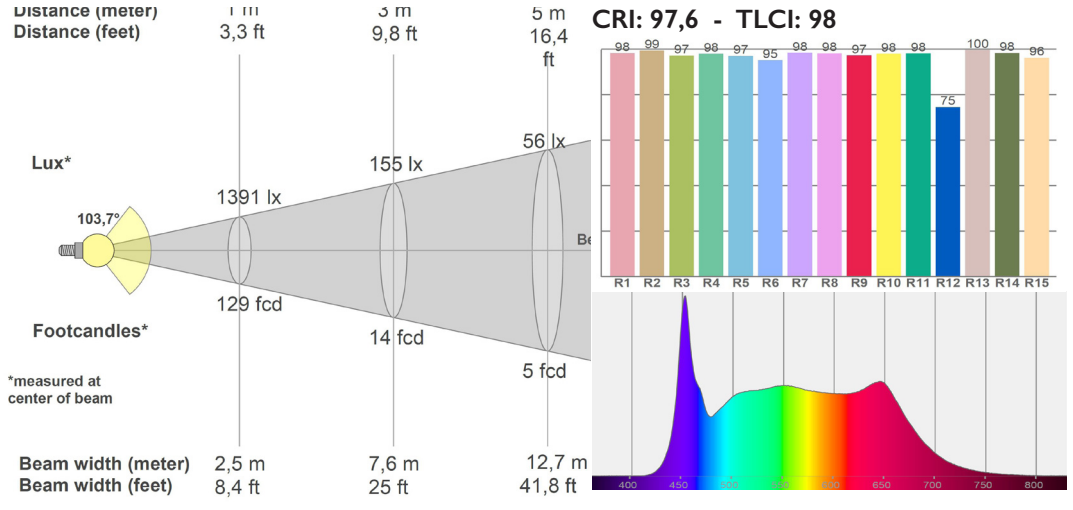

Reflect Bi-Color 2-Foot 2-Bank 5600K with Front Diffuser