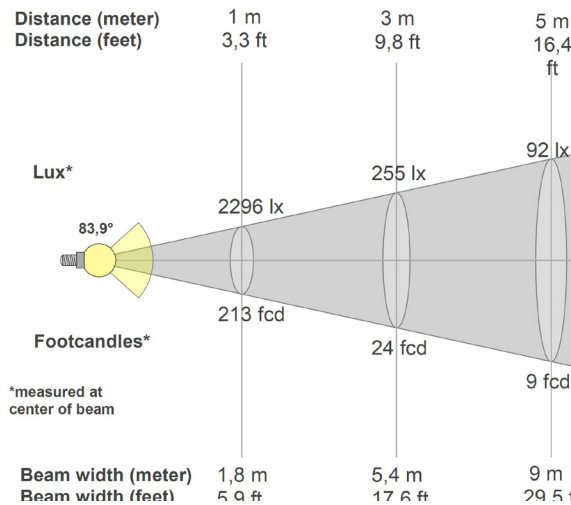

Reflect Bi-Color 4-Foot 5600K