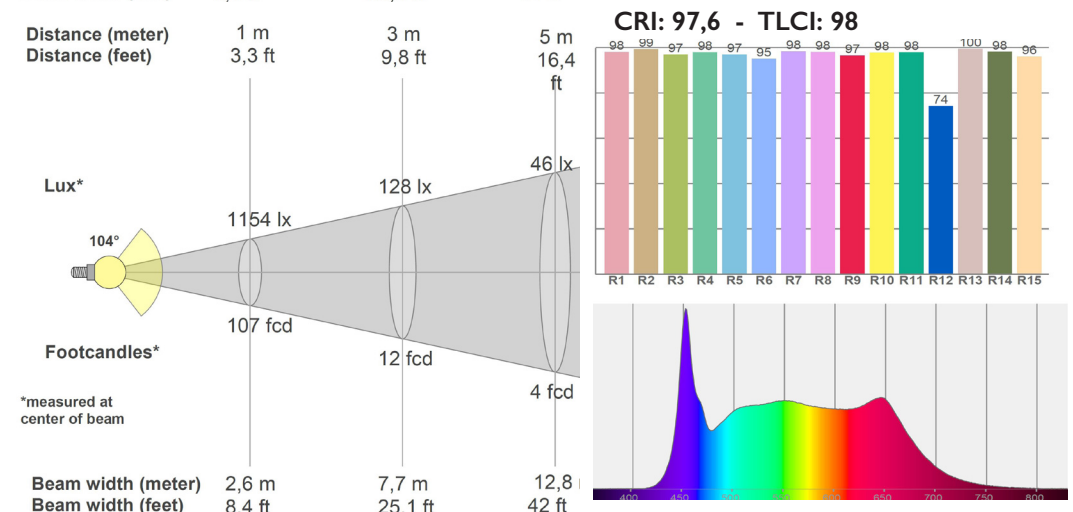

Reflect Bi-Color 4-Foot 5600K with Front Diffuser