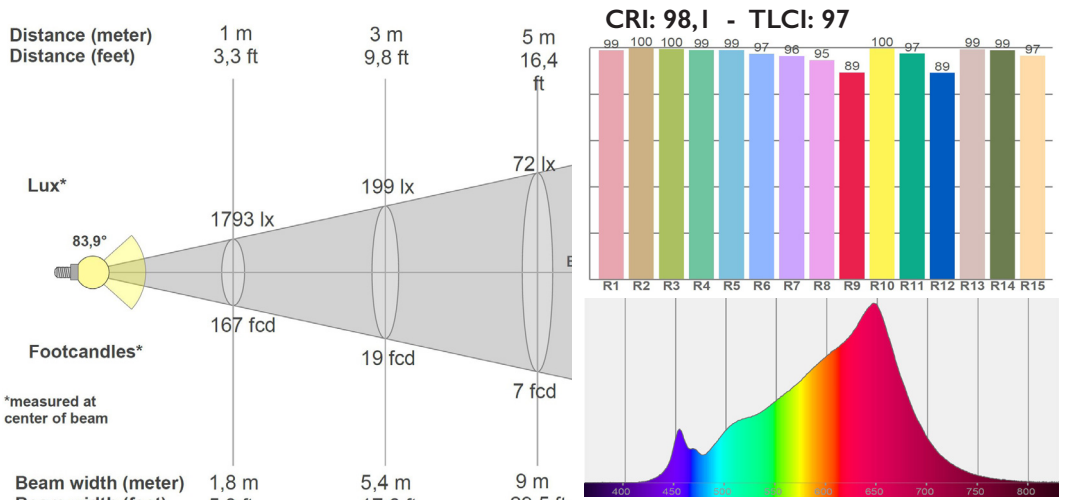

Reflect Bi-Color 4-Foot 2700K