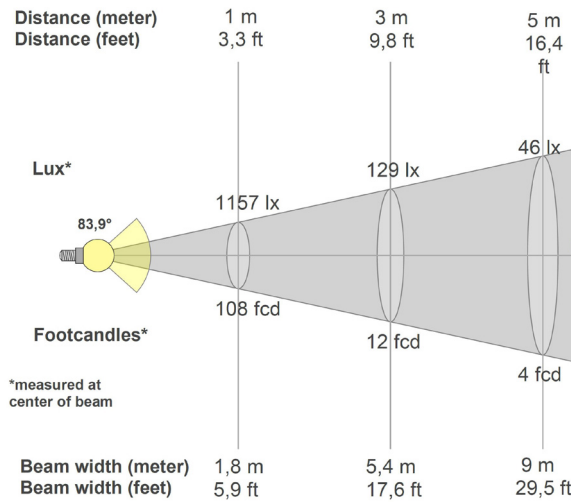

Reflect Bi-Color Photometrics 5600K

Reflect Bi-Color 2-Foot 5600K