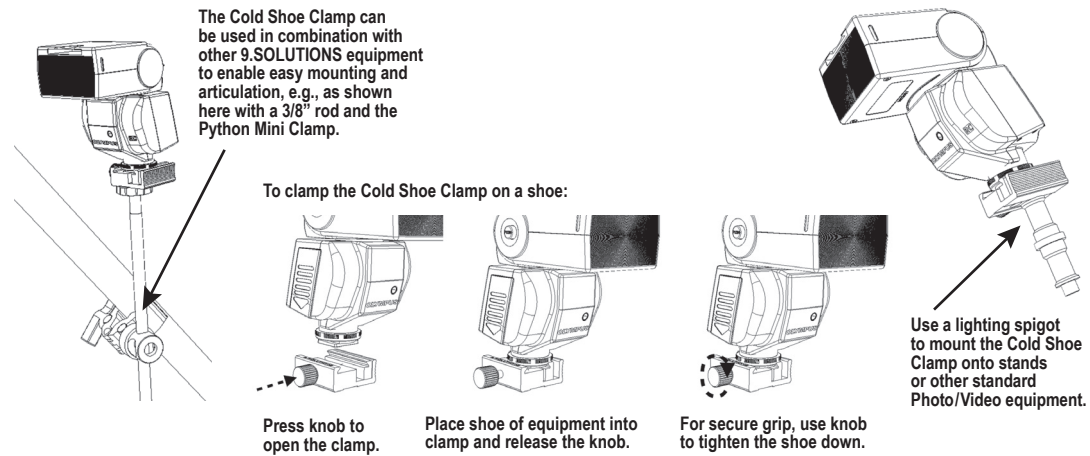

Sincerely,

The 9.Solutions Team

SPECIFICATIONS:

Weight: 45 g

Color: Grey

Connection Possibilities:

1/4" and 3/8" tapped holes on bottom
18, 20, and 22mm shoes

Always follow the safety standards and regulations of the given country where the product is being used.