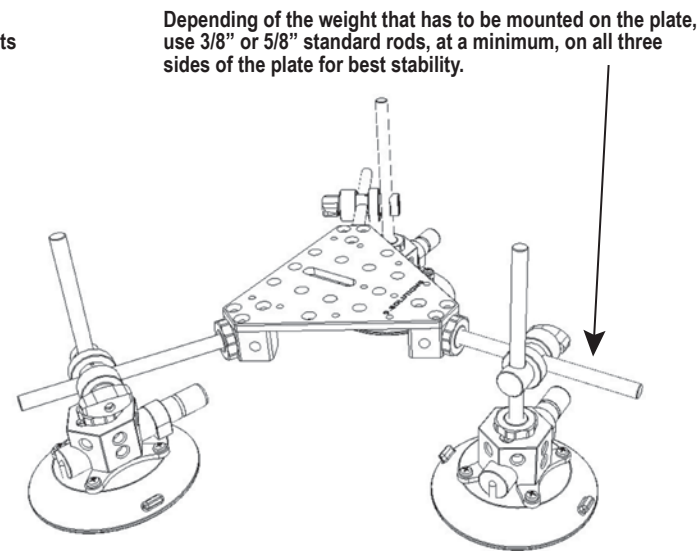

9.SOLUTIONS

CHEESE PLATE

SPECIFICATIONS:

Weight: 480g

Color: Grey

Connection Possibilities:

Top plate

- (1x) 10x36mm elongated slot
- (12x) 3/8" (10mm) through holes (each 10mm top plate hole is spaced with 1 inch centers)
- (10x) 1/4"-20 tapped holes

Each corner block

- Three side 3/8"-16 tapped holes and
- (1x) underside 3/8"-16 tapped hole

Included: (3x) 3/8"-16 multi-placement rod clamps

Always follow the safety standards and regulations of the given country where the product is being used.