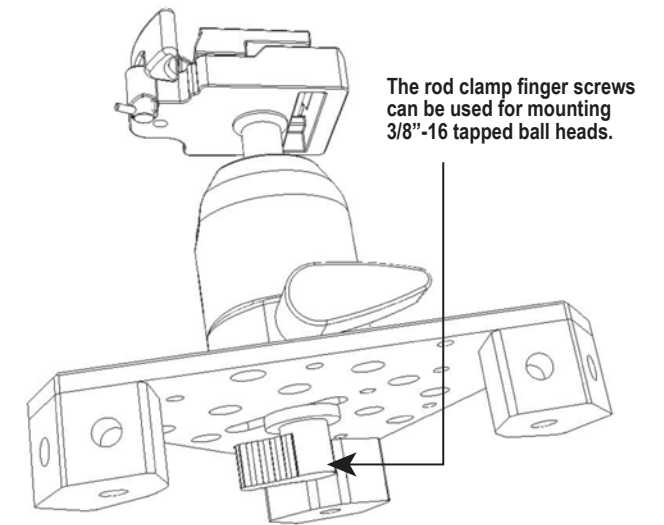

9.SOLUTIONS

CHEESE PLATE

SPECIFICATIONS:

Weight: 480g

Color: Grey

Connection Possibilities:

Top plate

- (1x) 10x36mm elongated slot
- (12x) 3/8" (10mm) through holes (each 10mm top plate hole is spaced with 1 inch centers)
- (10x) 1/4"-20 tapped holes

Each corner block

- Three side 3/8"-16 tapped holes and
- (1x) underside 3/8"-16 tapped hole

Included: (3x) 3/8"-16 multi-placement rod clamps

Always follow the safety standards and regulations of the given country where the product is being used.