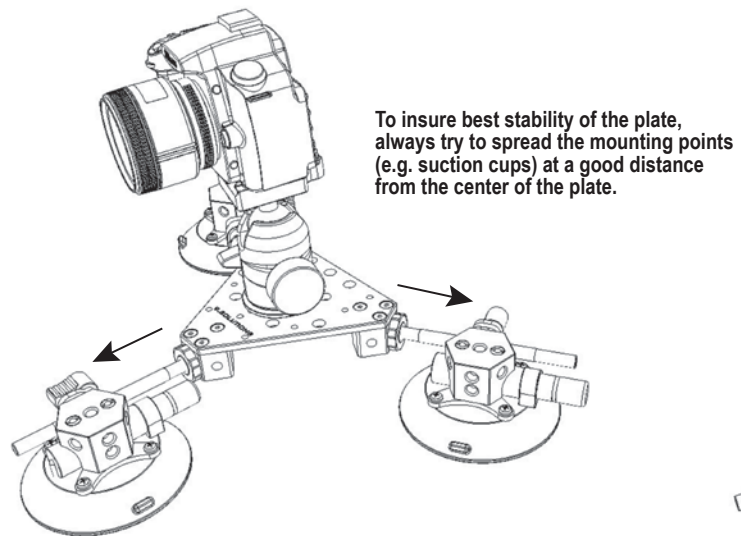

9.SOLUTIONS

CHEESE PLATE

SPECIFICATIONS:

Weight: 480g

Color: Grey

Connection Possibilities:

Top plate

- (1x) 10x36mm elongated slot
- (12x) 3/8" (10mm) through holes (each 10mm top plate hole is spaced with 1 inch centers)
- (10x) 1/4"-20 tapped holes

Each corner block

- Three side 3/8"-16 tapped holes and
- (1x) underside 3/8"-16 tapped hole

Included: (3x) 3/8"-16 multi-placement rod clamps

Always follow the safety standards and regulations of the given country where the product is being used.