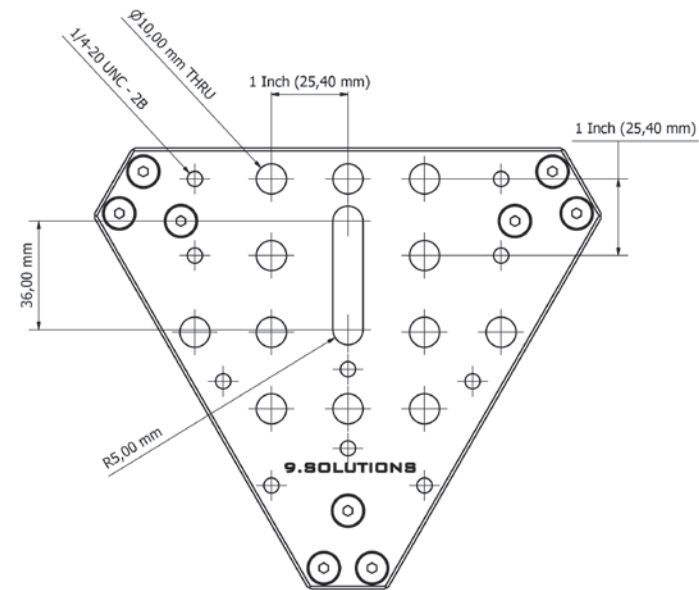

9.SOLUTIONS

CHEESE PLATE

SPECIFICATIONS:

Weight: 480g

Color: Grey

Connection Possibilities:

Top plate

- (1x) 10x36mm elongated slot
- (12x) 3/8" (10mm) through holes (each 10mm top plate hole is spaced with 1 inch centers)
- (10x) 1/4"-20 tapped holes

Each corner block

- Three side 3/8"-16 tapped holes and
- (1x) underside 3/8"-16 tapped hole

Included: (3x) 3/8"-16 multi-placement rod clamps

Always follow the safety standards and regulations of the given country where the product is being used.