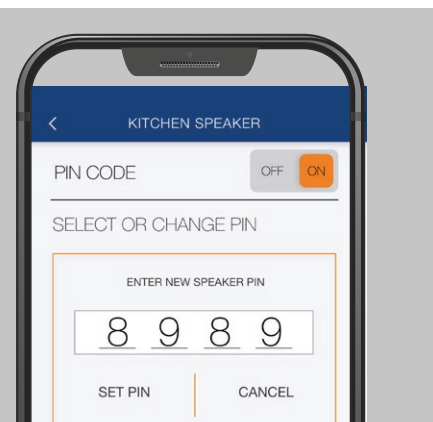

LITHEAUDIO

4" ALL-IN-ONE BLUETOOTH CEILING SPEAKER

COMPACT SIZE. BIG IMPACT.

POWER IT. SYNC IT. PLAY IT.

The Lithe 4" Bluetooth Ceiling Speaker has a compact, sleek and unobtrusive design which blends seamlessly into any decor while delivering outstanding sound that will elevate any room and listening experience. This cutting-edge all-in-one audio solution is perfect for adding audio to bathrooms, bedrooms, hotels and holiday lodges, with features such as volume capping, password protection and unique speaker naming.

OPEN YOUR PHONE CAMERA & SCAN THE QR CODE FOR AUGMENTED REALITY

S 13+ iOS/Android 13+ or Android with ARCore 1.9+ required

IP44

SUITABLE FOR BATHROOMS
Water resistant as standard

VOLUME CAPPING

For areas you want to ensure volume is not turned up

PASSWORD PROTECTED

Ensure your neighbours cannot connect to your speaker

ROOM XX

RENAME EACH SPEAKER
Give each speaker an intuitive name to make identifying the speaker

AMPLIFIER BUILT IN

Just add power. Everything else you need is built in.