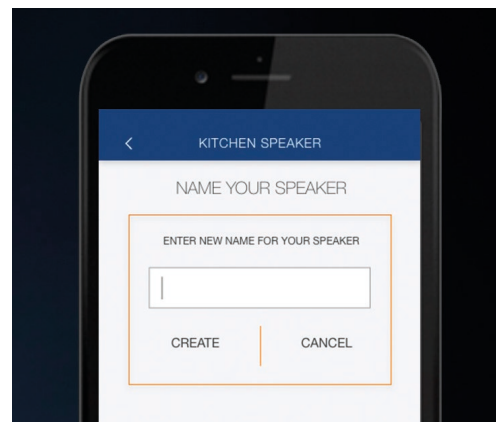

LITHEAUDIO

4" ALL-IN-ONE BLUETOOTH CEILING SPEAKER

COMPACT SIZE. BIG IMPACT.

POWER IT. SYNC IT. PLAY IT.

The Lithe 4" Bluetooth Ceiling Speaker has a compact, sleek and unobtrusive design which blends seamlessly into any decor while delivering outstanding sound that will elevate any room and listening experience. This cutting-edge all-in-one audio solution is perfect for adding audio to bathrooms, bedrooms, hotels and holiday lodges, with features such as volume capping, password protection and unique speaker naming.

OPEN YOUR PHONE CAMERA & SCAN THE QR CODE FOR AUGMENTED REALITY

S 13+ iOS/Android 13+ or Android with ARCore 1.9+ required

IP44

SUITABLE FOR BATHROOMS
Water resistant as standard

VOLUME CAPPING

For areas you want to ensure volume is not turned up

PASSWORD PROTECTED

Ensure your neighbours cannot connect to your speaker

ROOM XX

RENAME EACH SPEAKER
Give each speaker an intuitive name to make identifying the speaker

AMPLIFIER BUILT IN

Just add power. Everything else you need is built in.