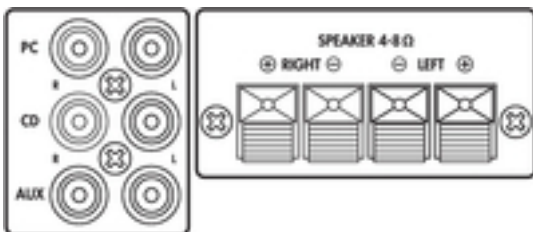

## SA-50 - Amplifier

2 x 25  
W<sub>MAX</sub>

### Compact universal stereo amplifier, 25 W

- Silent operation due to fanless cooling concept
- Additional 3.5 mm connection with switchable sensitivity on the front panel
- Audio source selector switch
- Controls for volume, bass and treble
- 6.3 mm headphone output
- Robust metal housing

## Technical Data

Channels	: 2
Zones	: -
Power rating	: 25 W
Power rating at 2 Ohm	: -
Power rating at 4 Ohm	: 2 x 12.5 W
Power rating at 8 Ohm	: 2 x 10 W
Power rating at 100 V	: -
Power rating with 4 Ohm bridged operation	: -
Power rating with 8 Ohm bridged operation	: -
Peak music power output ( $P_{MAX}$ )	: 2 x 25 W
Output impedance	:
Inputs	: 115 mV/12 k Ohm (PC), 115 mV/12 k Ohm (CD), 115 mV/12 k Ohm (aux), 115 mV/12 k Ohm (player, high), 20 mV/32 k Ohm (player, low)
Attenuation factor	:
Frequency range	: 20-20,000 Hz
Crossover network	: -
Crossover frequency	: -
Integrated limiter	: -
Equalizer bass	: $\pm 12$ dB
Equalizer midrange	: -
Equalizer treble	: $\pm 12$ dB
S/N ratio	: > 65 dB
Crosstalk attenuation	: -
THD	: -
Power supply	: ~ 230 V/50 Hz/50 VA
Mains voltage	: -
Mains frequency	: 50 Hz
Power consumption, operation	: 50 VA
Power consumption, standby	: -
Standby current	: -
Operating voltage (possible alternative)	: -

Power supply (possible  
alternative)  
Admiss. ambient temp.  
Dimensions  
Width  
Height

: -  
: 0-40 °C  
: 212 x 56 x 200 mm  
: 212 mm  
: 56 mm

**INTA AUDIO**  
UNIT 6 AMPHION BUSINESS PARK  
CV6 6PD  
2476369890  
[www.inta-audio.com](http://www.inta-audio.com)