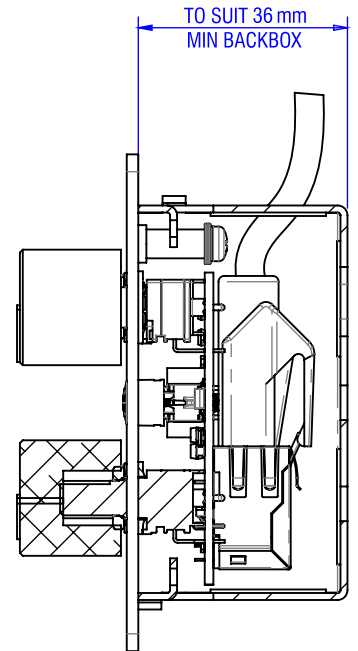

Model	MZ-C2-EU-WH
System type	Wall volume controller with source select
Colour	White
<b>Features</b>	
Controls	Rotary volume control, Rotary source selector. Dual colour mute switch (Red for Muted, Green for active) 4W DIP switch to select Z1,Z2,Z3,Z4 control
Input Connectors	1x RJ45 LAN connector for direct connection to the master zone amplifier
Output Connectors	1x RJ45 LAN connector for direct connection to the next wall controller in the chain
Wiring	Standard CAT5e shielded cable, in a daisy chain configuration (Home run wiring not currently supported)
<b>Dimensions</b>	
Unit dimensions (HWD)	86 x 86 x 44 mm (3.4" x 3.4" x 1.7")
Installation Depth	36mm Min Depth Required
Net Weight	0.147Kg, 0.3 lbs
Carton dimensions (HWD)	135 x 115 x 75 mm (5.3" x 4.5" x 3")
Gross Weight	0.205Kg, 0.5 lbs
Master Carton dimensions (HWD)	165 x 475 x 255 mm (6.5" x 18.7" x 10") (0.02 M3)
Gross Weight	4.5Kg, 9.9 lbs
<b>Accessories</b>	
EAN13	5060109458275 single, 5060109458299 Master, 12pcs multipack)

WALL CONTROLLER

MZ-SERIES  
INSTALLATION

DIMENSIONS

REAR

FRONT

RIGHT

SECTION P-P