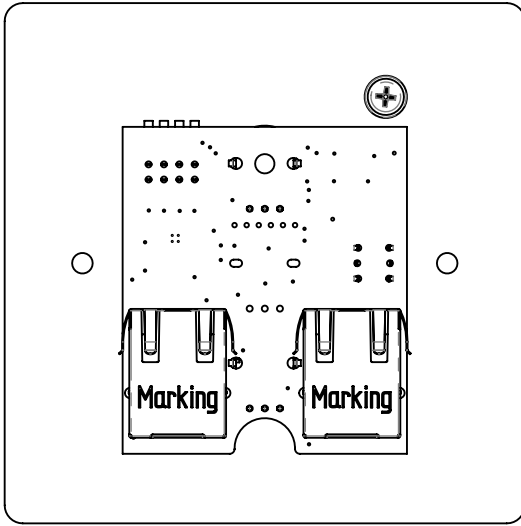

### FEATURES

- Volume and Source Select
- Standard UK sized 1G Pattress
- Elegant white finish
- Installer DIP switch settings for controlled zone/s
- Control 1,2,3 or 4 zones with one control
- Quick Mute Switch with Status Led

Model	MZ-C2-EU-WH
System type	Wall volume controller with source select
Colour	White
<b>Features</b>	
Controls	Rotary volume control, Rotary source selector. Dual colour mute switch (Red for Muted, Green for active) 4W DIP switch to select Z1,Z2,Z3,Z4 control
Input Connectors	1x RJ45 LAN connector for direct connection to the master zone amplifier
Output Connectors	1x RJ45 LAN connector for direct connection to the next wall controller in the chain
Wiring	Standard CAT5e shielded cable, in a daisy chain configuration (Home run wiring not currently supported)
<b>Dimensions</b>	
Unit dimensions (HWD)	86 x 86 x 44 mm (3.4" x 3.4" x 1.7")
Installation Depth	36mm Min Depth Required
Net Weight	0.147Kg, 0.3 lbs
Carton dimensions (HWD)	135 x 115 x 75 mm (5.3" x 4.5" x 3")
Gross Weight	0.205Kg, 0.5 lbs
Master Carton dimensions (HWD)	165 x 475 x 255 mm (6.5" x 18.7" x 10") (0.02 M3)
Gross Weight	4.5Kg, 9.9 lbs
<b>Accessories</b>	
EAN13	5060109458275 single, 5060109458299 Master, 12pcs multipack)

WALL CONTROLLER

MZ-SERIES  
INSTALLATION

DIMENSIONS

REAR

FRONT

RIGHT

SECTION P-P