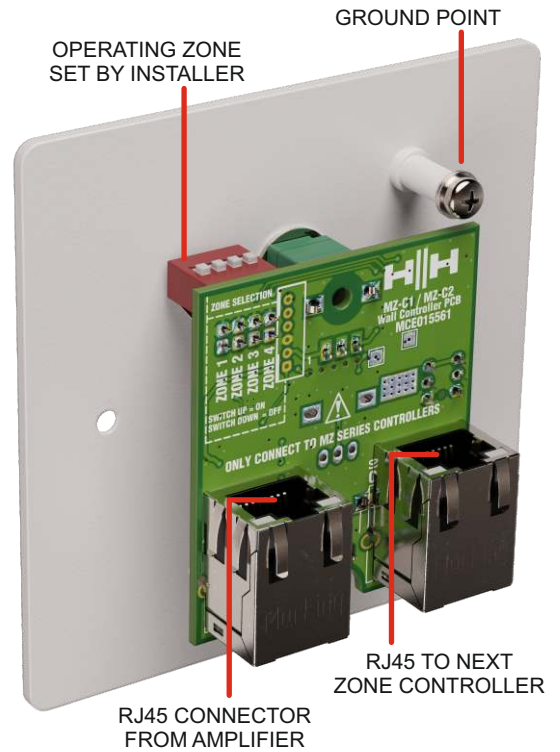

# WALL CONTROLLER

## MZ-C2

The MZ-C2 is a wall mounted volume controller and source selector for the MZ series zone distribution amplifiers. The MZ-C2 allows the installer to select which zones the volume control is assigned to, and has a handy quick illuminated mute option to avoid moving the volume control. Front mounted source selector control allows the user to select which input is routed to the selected zone/s. Connected using standard Cat5 cable, installation is quick and easy. MZ-C2-EU-WH is finished in elegant white and fits a standard UK sized single pattress box. Black version available subject to MOQ (MZ-C2-EU-BK)

### FEATURES

- Volume and Source Select
- Standard UK sized 1G Pattress
- Elegant white finish
- Installer DIP switch settings for controlled zone/s
- Control 1,2,3 or 4 zones with one control
- Quick Mute Switch with Status Led

Model	MZ-C2-EU-WH
System type	Wall volume controller with source select
Colour	White
<b>Features</b>	
Controls	Rotary volume control, Rotary source selector. Dual colour mute switch (Red for Muted, Green for active) 4W DIP switch to select Z1,Z2,Z3,Z4 control
Input Connectors	1x RJ45 LAN connector for direct connection to the master zone amplifier
Output Connectors	1x RJ45 LAN connector for direct connection to the next wall controller in the chain
Wiring	Standard CAT5e shielded cable, in a daisy chain configuration (Home run wiring not currently supported)
<b>Dimensions</b>	
Unit dimensions (HWD)	86 x 86 x 44 mm (3.4" x 3.4" x 1.7")
Installation Depth	36mm Min Depth Required
Net Weight	0.147Kg, 0.3 lbs
Carton dimensions (HWD)	135 x 115 x 75 mm (5.3" x 4.5" x 3")
Gross Weight	0.205Kg, 0.5 lbs
Master Carton dimensions (HWD)	165 x 475 x 255 mm (6.5" x 18.7" x 10") (0.02 M3)
Gross Weight	4.5Kg, 9.9 lbs
<b>Accessories</b>	
EAN13	5060109458275 single, 5060109458299 Master, 12pcs multipack)