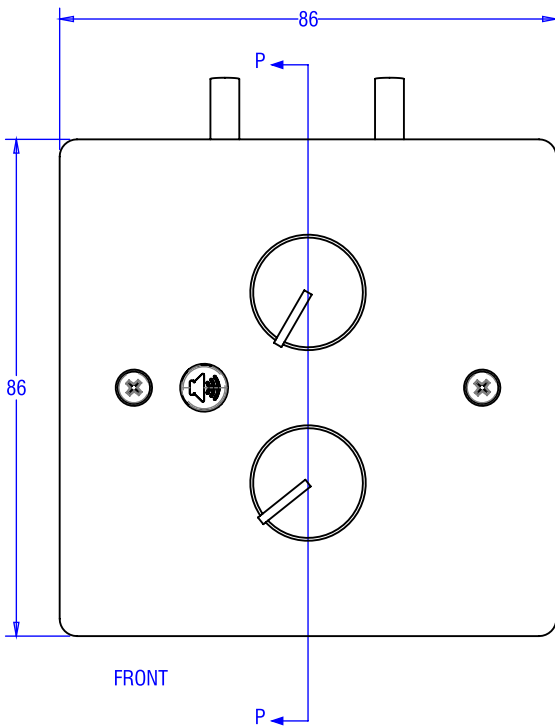

### FEATURES

- Volume and Source Select
- Standard UK sized 1G Pattress
- Elegant white finish
- Installer DIP switch settings for controlled zone/s
- Control 1,2,3 or 4 zones with one control
- Quick Mute Switch with Status Led

Model	MZ-C2-EU-WH
System type	Wall volume controller with source select
Colour	White
<b>Features</b>	
Controls	Rotary volume control, Rotary source selector. Dual colour mute switch (Red for Muted, Green for active) 4W DIP switch to select Z1,Z2,Z3,Z4 control
Input Connectors	1x RJ45 LAN connector for direct connection to the master zone amplifier
Output Connectors	1x RJ45 LAN connector for direct connection to the next wall controller in the chain
Wiring	Standard CAT5e shielded cable, in a daisy chain configuration (Home run wiring not currently supported)
<b>Dimensions</b>	
Unit dimensions (HWD)	86 x 86 x 44 mm (3.4" x 3.4" x 1.7")
Installation Depth	36mm Min Depth Required
Net Weight	0.147Kg, 0.3 lbs
Carton dimensions (HWD)	135 x 115 x 75 mm (5.3" x 4.5" x 3")
Gross Weight	0.205Kg, 0.5 lbs
Master Carton dimensions (HWD)	165 x 475 x 255 mm (6.5" x 18.7" x 10") (0.02 M3)
Gross Weight	4.5Kg, 9.9 lbs
<b>Accessories</b>	
EAN13	5060109458275 single, 5060109458299 Master, 12pcs multipack)

WALL CONTROLLER

MZ-SERIES  
INSTALLATION

DIMENSIONS

REAR

FRONT

RIGHT

SECTION P-P