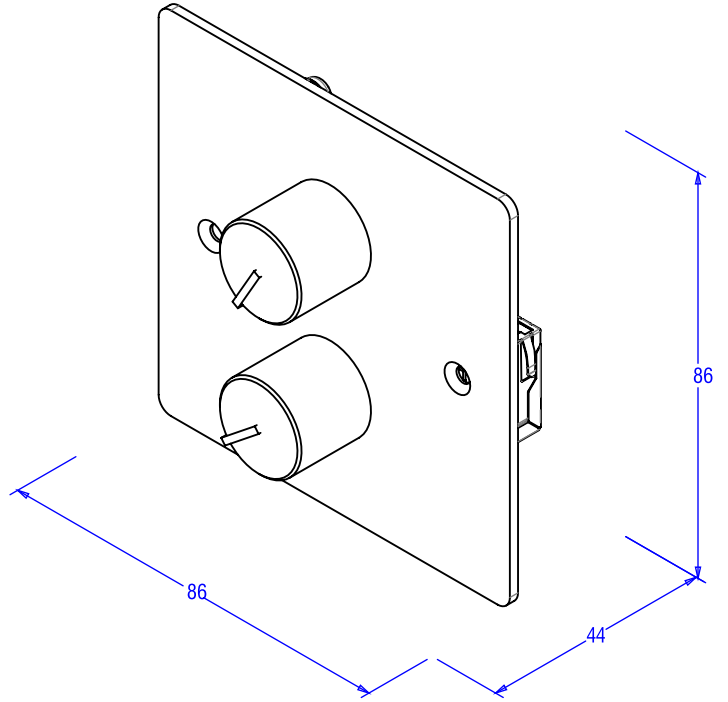

### FEATURES

- Volume and Source Select
- Standard UK sized 1G Pattress
- Elegant white finish
- Installer DIP switch settings for controlled zone/s
- Control 1,2,3 or 4 zones with one control
- Quick Mute Switch with Status Led

Model	MZ-C2-EU-WH
System type	Wall volume controller with source select
Colour	White
<b>Features</b>	
Controls	Rotary volume control, Rotary source selector. Dual colour mute switch (Red for Muted, Green for active) 4W DIP switch to select Z1,Z2,Z3,Z4 control
Input Connectors	1x RJ45 LAN connector for direct connection to the master zone amplifier
Output Connectors	1x RJ45 LAN connector for direct connection to the next wall controller in the chain
Wiring	Standard CAT5e shielded cable, in a daisy chain configuration (Home run wiring not currently supported)
<b>Dimensions</b>	
Unit dimensions (HWD)	86 x 86 x 44 mm (3.4" x 3.4" x 1.7")
Installation Depth	36mm Min Depth Required
Net Weight	0.147Kg, 0.3 lbs
Carton dimensions (HWD)	135 x 115 x 75 mm (5.3" x 4.5" x 3")
Gross Weight	0.205Kg, 0.5 lbs
Master Carton dimensions (HWD)	165 x 475 x 255 mm (6.5" x 18.7" x 10") (0.02 M3)
Gross Weight	4.5Kg, 9.9 lbs
<b>Accessories</b>	
EAN13	5060109458275 single, 5060109458299 Master, 12pcs multipack)

WALL CONTROLLER

MZ-SERIES  
INSTALLATION

DIMENSIONS

REAR

FRONT

RIGHT

SECTION P-P