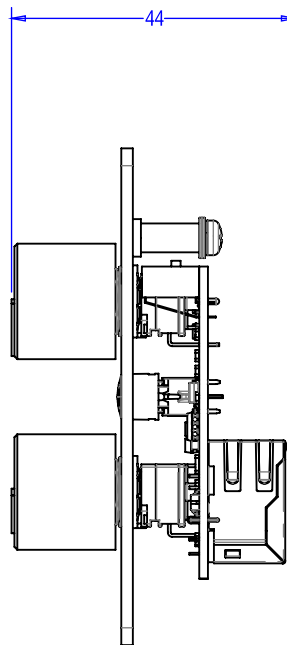

Model	MZ-C2-EU-WH
System type	Wall volume controller with source select
Colour	White
<b>Features</b>	
Controls	Rotary volume control, Rotary source selector. Dual colour mute switch (Red for Muted, Green for active) 4W DIP switch to select Z1,Z2,Z3,Z4 control
Input Connectors	1x RJ45 LAN connector for direct connection to the master zone amplifier
Output Connectors	1x RJ45 LAN connector for direct connection to the next wall controller in the chain
Wiring	Standard CAT5e shielded cable, in a daisy chain configuration (Home run wiring not currently supported)
<b>Dimensions</b>	
Unit dimensions (HWD)	86 x 86 x 44 mm (3.4" x 3.4" x 1.7")
Installation Depth	36mm Min Depth Required
Net Weight	0.147Kg, 0.3 lbs
Carton dimensions (HWD)	135 x 115 x 75 mm (5.3" x 4.5" x 3")
Gross Weight	0.205Kg, 0.5 lbs
Master Carton dimensions (HWD)	165 x 475 x 255 mm (6.5" x 18.7" x 10") (0.02 M3)
Gross Weight	4.5Kg, 9.9 lbs
<b>Accessories</b>	
EAN13	5060109458275 single, 5060109458299 Master, 12pcs multipack)

WALL CONTROLLER

MZ-SERIES  
INSTALLATION

DIMENSIONS

REAR

FRONT

RIGHT

SECTION P-P