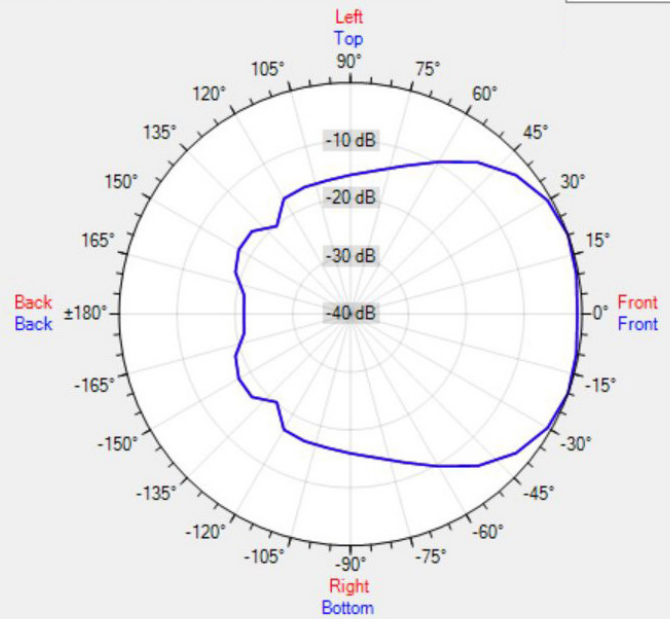

Data Shown: MASK2 (Apart Audio)
Display Parameters: Frequency: 8000Hz (1/24th Octave)

Horizontal
Vertical