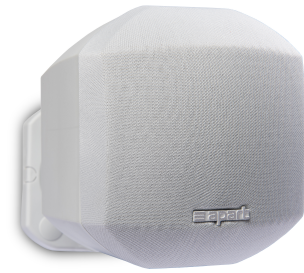

# MASK2-W

2.5" compact design loudspeaker,  
white

The MASK2 satellite low impedance loudspeaker offers a combination of design and great sound. With its 2.5" paper cone woofer, MASK2 is one of the smallest loudspeakers on the market and allows easy integration into every interior without compromising on sound quality. MASK2 and SUBLIME can be installed in a shop or bar where a loudspeaker is needed that creates an inviting atmosphere but also for residential projects where you need to install a sound system which does not take over the room.

Special brackets are supplied with the speakers allowing them to be mounted under various angles in corners or on solid surfaces such as walls or ceilings.

In combination with the compact dual coil SUBLIME subwoofer, these loudspeakers are the perfect audio solution for use in small to medium sized rooms or shops as well as for residential projects.

## TECHNICAL SPECIFICATIONS

height in mm	94	width in mm	82
depth in mm	108	loudspeaker system	full range
woofer size in inch	2.5	woofer cone material	paper
mounting system	turn / tilt bracket	colour	black / white
impedance (ohms)	8	low impedance dynamic power in watts	50
low impedance RMS power in watts	35	SPL 1W/1m in dB	87
max SPL 1m in dB	98	frequency response in Hz	120 - 20K
main construction material	ABS plastic	grille main material	cloth
IP rating	60	Vertical dispersion angle 1000 Hz	180°
closest RAL colour (subject to deviations)	RAL9016 (W) / RAL9011 (BL)	Net weight product (kg)	0.48