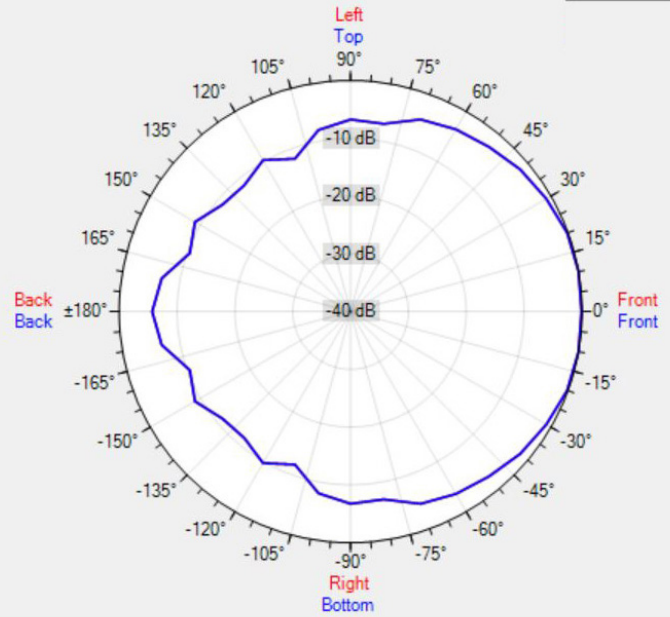

# MASK2-W

2.5" compact design loudspeaker,  
white

The MASK2 satellite low impedance loudspeaker offers a combination of design and great sound. With its 2.5" paper cone woofer, MASK2 is one of the smallest loudspeakers on the market and allows easy integration into every interior without compromising on sound quality. MASK2 and SUBLIME can be installed in a shop or bar where a loudspeaker is needed that creates an inviting atmosphere but also for residential projects where you need to install a sound system which does not take over the room.

## TECHNICAL SPECIFICATIONS

height in mm	94	width in mm	82
depth in mm	108	loudspeaker system	full range
woofer size in inch	2.5	woofer cone material	paper
mounting system	turn / tilt bracket	colour	black / white
impedance (ohms)	8	low impedance dynamic power in watts	50
low impedance RMS power in watts	35	SPL 1W/1m in dB	87
max SPL 1m in dB	98	frequency response in Hz	120 - 20K
main construction material	ABS plastic	grille main material	cloth
IP rating	60	Vertical dispersion angle 1000 Hz	180°
closest RAL colour (subject to deviations)	RAL9016 (W) / RAL9011 (BL)	Net weight product (kg)	0.48

## POLAR PLOTS

Data Shown: MASK2 (Apart Audio)  
Display Parameters: Frequency: 1000Hz (1/24th Octave)

Horizontal  
Vertical

Data Shown: MASK2 (Apart Audio)  
Display Parameters: Frequency: 2000Hz (1/24th Octave)

Horizontal  
Vertical

Data Shown: MASK2 (Apart Audio)  
Display Parameters: Frequency: 4000Hz (1/24th Octave)

Horizontal  
Vertical

Data Shown: MASK2 (Apart Audio)  
Display Parameters: Frequency: 8000Hz (1/24th Octave)