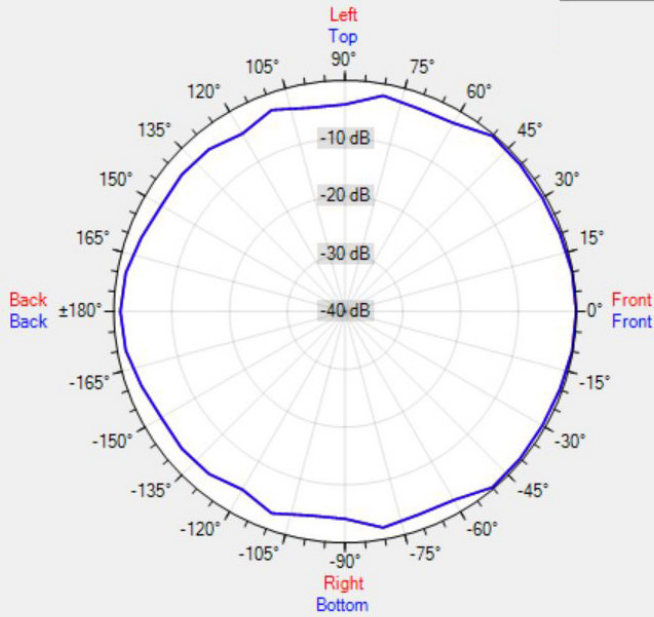

# MASK2-W

2.5" compact design loudspeaker,  
white

The MASK2 satellite low impedance loudspeaker offers a combination of design and great sound. With its 2.5" paper cone woofer, MASK2 is one of the smallest loudspeakers on the market and allows easy integration into every interior without compromising on sound quality. MASK2 and SUBLIME can be installed in a shop or bar where a loudspeaker is needed that creates an inviting atmosphere but also for residential projects where you need to install a sound system which does not take over the room.

## TECHNICAL SPECIFICATIONS

height in mm	94	width in mm	82
depth in mm	108	loudspeaker system	full range
woofer size in inch	2.5	woofer cone material	paper
mounting system	turn / tilt bracket	colour	black / white
impedance (ohms)	8	low impedance dynamic power in watts	50
low impedance RMS power in watts	35	SPL 1W/1m in dB	87
max SPL 1m in dB	98	frequency response in Hz	120 - 20K
main construction material	ABS plastic	grille main material	cloth
IP rating	60	Vertical dispersion angle 1000 Hz	180°
closest RAL colour (subject to deviations)	RAL9016 (W) / RAL9011 (BL)	Net weight product (kg)	0.48

## POLAR PLOTS

Data Shown: MASK2 (Apart Audio)  
Display Parameters: Frequency: 1000Hz (1/24th Octave)

Horizontal  
Vertical

Data Shown: MASK2 (Apart Audio)  
Display Parameters: Frequency: 2000Hz (1/24th Octave)