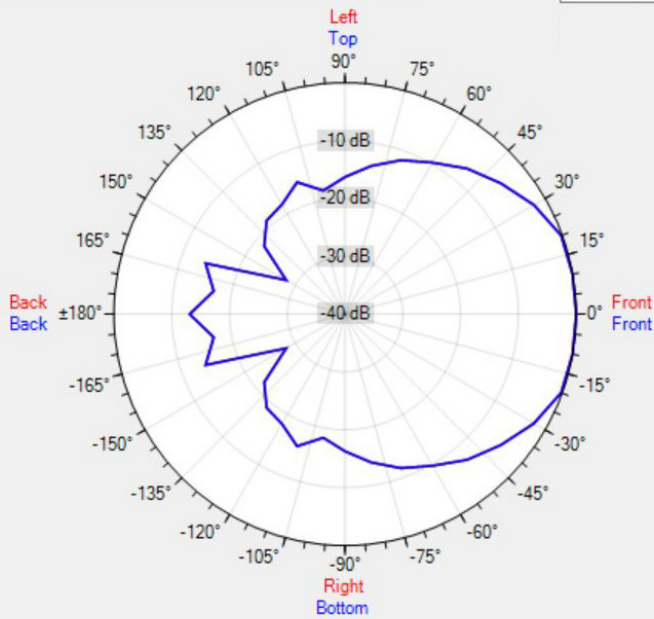

## TECHNICAL SPECIFICATIONS

height in mm	94	width in mm	82
depth in mm	108	loudspeaker system	full range
woofer size in inch	2.5	woofer cone material	paper
mounting system	turn / tilt bracket	colour	black / white
impedance (ohms)	8	low impedance dynamic power in watts	50
low impedance RMS power in watts	35	SPL 1W/1m in dB	87
max SPL 1m in dB	98	frequency response in Hz	120 - 20K
main construction material	ABS plastic	grille main material	cloth
IP rating	60	Vertical dispersion angle 1000 Hz	180°
closest RAL colour (subject to deviations)	RAL9016 (W) / RAL9011 (BL)	Net weight product (kg)	0.48

## POLAR PLOTS

Data Shown: MASK2 (Apart Audio)  
Display Parameters: Frequency: 1000Hz (1/24th Octave)

Horizontal  
Vertical

Data Shown: MASK2 (Apart Audio)  
Display Parameters: Frequency: 2000Hz (1/24th Octave)

Horizontal  
Vertical

Data Shown: MASK2 (Apart Audio)  
Display Parameters: Frequency: 4000Hz (1/24th Octave)

Horizontal  
Vertical

Data Shown: MASK2 (Apart Audio)  
Display Parameters: Frequency: 8000Hz (1/24th Octave)