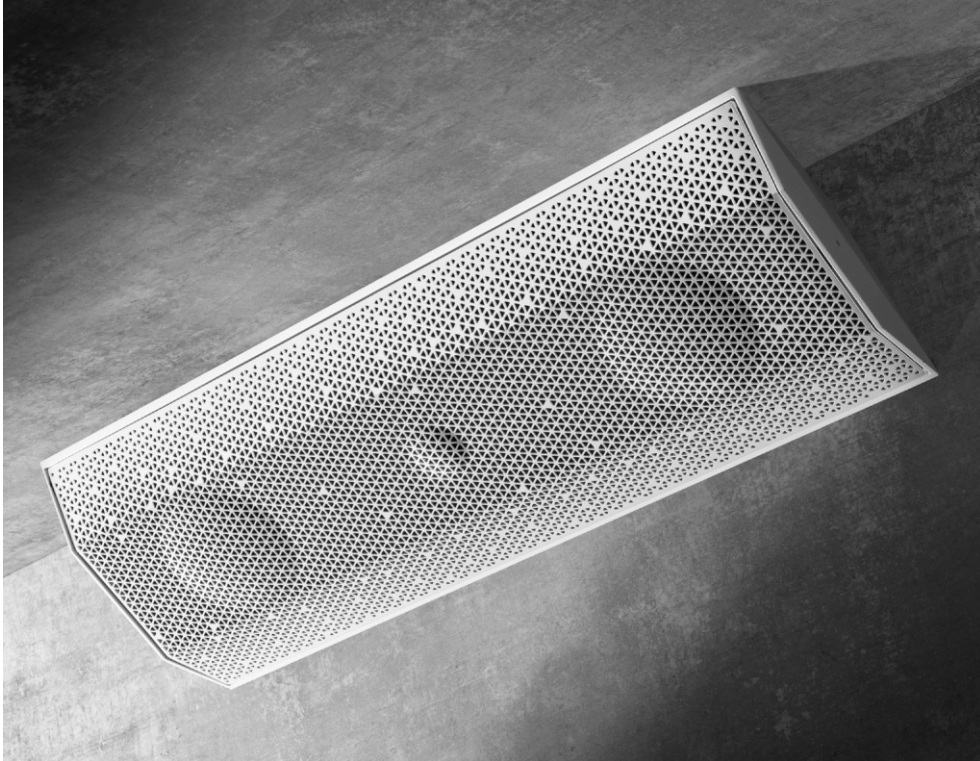

iO¹™ ALL-IN-ONE WIRELESS INDOOR & OUTDOOR SPEAKER

PASSIVE SURFACE MOUNT SPEAKER

Experience the versatility of the iO1 speaker, suitable for both indoor and outdoor environments, with six different orientations to choose from for the perfect placement. Connect the speakers effortlessly to any amplifier or pair them with the Lithe Audio iO1 active speaker. This passive surface mount speaker guarantees outstanding audio quality and convenient installation, while its IPX6 rating ensures durability for outdoor use.

BLACK

WHITE

LIMITLESS INSTALL POSSIBILITIES

ON WALL

Ideal for any wall mount application where you want to focus audio directly to an indoor or outdoor seating area.

IN CORNER

Ideal for any corner such as eaves in the garden or corners of rooms. Can mount horizontally or vertically.

GROUND SPIKE

Different applications available - floor mount (on decking), hinged (wall mount) or ground spike. Sold separately.

ON CORNER

Ideal for corners of a room, where you want to focus audio directly into an area.

(Ground Spike and Pendent mounting kit sold separately)

WORKS WITH ANY AMPLIFIER

Immerse yourself in the powerful sound of Lithe Audio by seamlessly connecting this speaker to any amplifier. With its impressive 100W RMS output, this passive speaker is perfect for a wide range of applications, delivering exceptional audio quality. Not only does it provide an incredible auditory experience, but its sleek design also adds a touch of elegance to your decor, ensuring that it looks amazing in any setting.