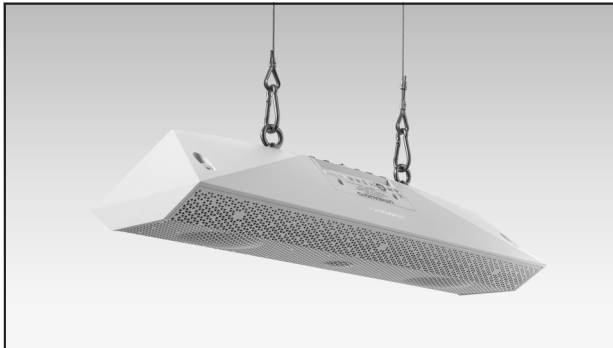

iO¹™ ALL-IN-ONE WIRELESS INDOOR & OUTDOOR SPEAKER

PASSIVE SURFACE MOUNT SPEAKER

Experience the versatility of the iO1 speaker, suitable for both indoor and outdoor environments, with six different orientations to choose from for the perfect placement. Connect the speakers effortlessly to any amplifier or pair them with the Lithe Audio iO1 active speaker. This passive surface mount speaker guarantees outstanding audio quality and convenient installation, while its IPX6 rating ensures durability for outdoor use.

BLACK

WHITE

LIMITLESS INSTALL POSSIBILITIES

ON WALL

Ideal for any wall mount application where you want to focus audio directly to an indoor or outdoor seating area.

IN CORNER

Ideal for any corner such as eaves in the garden or corners of rooms. Can mount horizontally or vertically.

GROUND SPIKE

Different applications available - floor mount (on decking), hinged (wall mount) or ground spike. Sold separately.

ON CORNER

Ideal for corners of a room, where you want to focus audio directly into an area.

(Ground Spike and Pendent mounting kit sold separately)

WORKS WITH ANY AMPLIFIER

Immerse yourself in the powerful sound of Lithe Audio by seamlessly connecting this speaker to any amplifier. With its impressive 100W RMS output, this passive speaker is perfect for a wide range of applications, delivering exceptional audio quality. Not only does it provide an incredible auditory experience, but its sleek design also adds a touch of elegance to your decor, ensuring that it looks amazing in any setting.