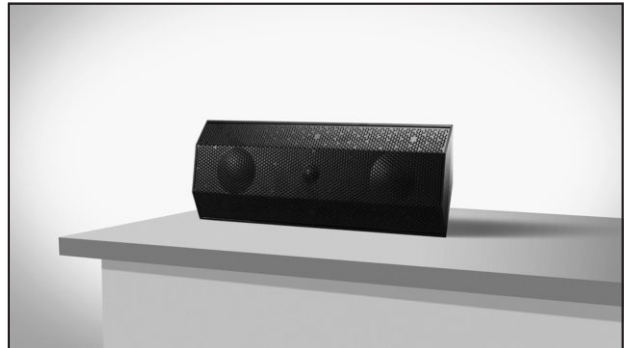

COUNTER TOP

Ideal for on a bookcase, dining room sideboard, a desk or above a kitchen unit.