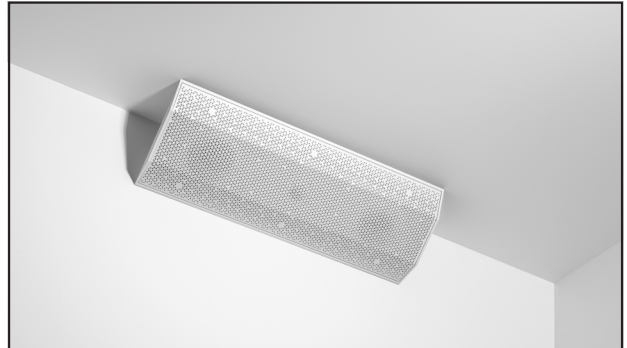

iO¹™ ALL-IN-ONE WIRELESS INDOOR & OUTDOOR SPEAKER

PASSIVE SURFACE MOUNT SPEAKER

Experience the versatility of the iO1 speaker, suitable for both indoor and outdoor environments, with six different orientations to choose from for the perfect placement. Connect the speakers effortlessly to any amplifier or pair them with the Lithe Audio iO1 active speaker. This passive surface mount speaker guarantees outstanding audio quality and convenient installation, while its IPX6 rating ensures durability for outdoor use.

BLACK

WHITE

LIMITLESS INSTALL POSSIBILITIES

ON WALL

Ideal for any wall mount application where you want to focus audio directly to an indoor or outdoor seating area.

IN CORNER

Ideal for any corner such as eaves in the garden or corners of rooms. Can mount horizontally or vertically.

GROUND SPIKE

Different applications available - floor mount (on decking), hinged (wall mount) or ground spike. Sold separately.

ON CORNER

Ideal for corners of a room, where you want to focus audio directly into an area.

(Ground Spike and Pendent mounting kit sold separately)

WORKS WITH ANY AMPLIFIER

Immerse yourself in the powerful sound of Lithe Audio by seamlessly connecting this speaker to any amplifier. With its impressive 100W RMS output, this passive speaker is perfect for a wide range of applications, delivering exceptional audio quality. Not only does it provide an incredible auditory experience, but its sleek design also adds a touch of elegance to your decor, ensuring that it looks amazing in any setting.