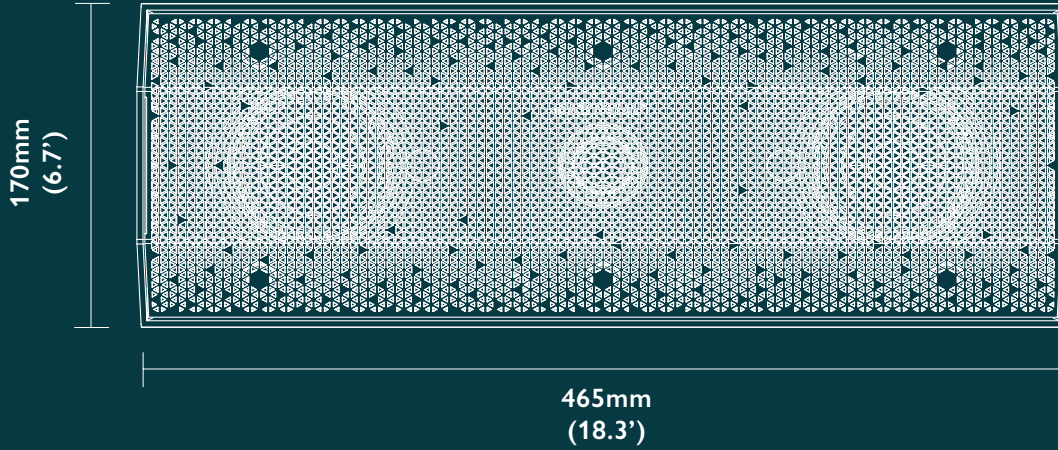

Speaker Dimensions: Dimensions in mm (inches)