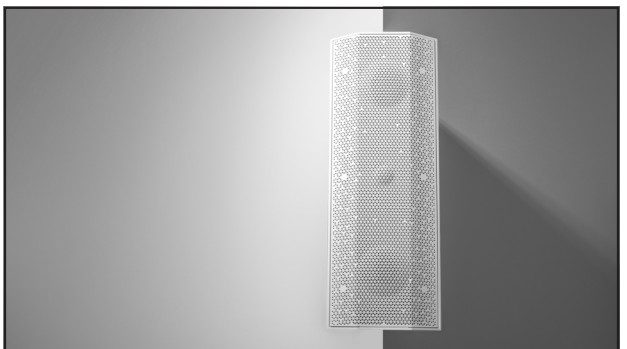

iO¹™ ALL-IN-ONE WIRELESS INDOOR & OUTDOOR SPEAKER

PASSIVE SURFACE MOUNT SPEAKER

Experience the versatility of the iO1 speaker, suitable for both indoor and outdoor environments, with six different orientations to choose from for the perfect placement. Connect the speakers effortlessly to any amplifier or pair them with the Lithe Audio iO1 active speaker. This passive surface mount speaker guarantees outstanding audio quality and convenient installation, while its IPX6 rating ensures durability for outdoor use.

BLACK

WHITE

LIMITLESS INSTALL POSSIBILITIES

ON WALL

Ideal for any wall mount application where you want to focus audio directly to an indoor or outdoor seating area.

IN CORNER

Ideal for any corner such as eaves in the garden or corners of rooms. Can mount horizontally or vertically.

GROUND SPIKE

Different applications available - floor mount (on decking), hinged (wall mount) or ground spike. Sold separately.

ON CORNER

Ideal for corners of a room, where you want to focus audio directly into an area.

(Ground Spike and Pendent mounting kit sold separately)

WORKS WITH ANY AMPLIFIER

Immerse yourself in the powerful sound of Lithe Audio by seamlessly connecting this speaker to any amplifier. With its impressive 100W RMS output, this passive speaker is perfect for a wide range of applications, delivering exceptional audio quality. Not only does it provide an incredible auditory experience, but its sleek design also adds a touch of elegance to your decor, ensuring that it looks amazing in any setting.