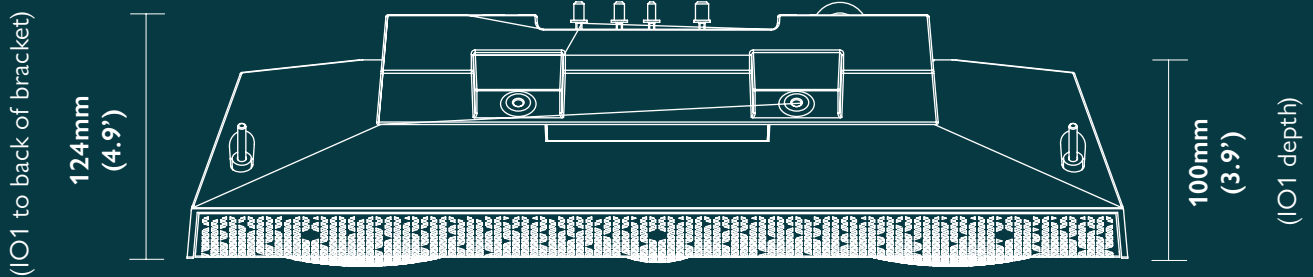

audiovolt.co.uk T: 02476 36 98 90

Speaker Dimensions: Dimensions in mm (inches)

Bracket Dimensions: Dimensions in mm (inches)