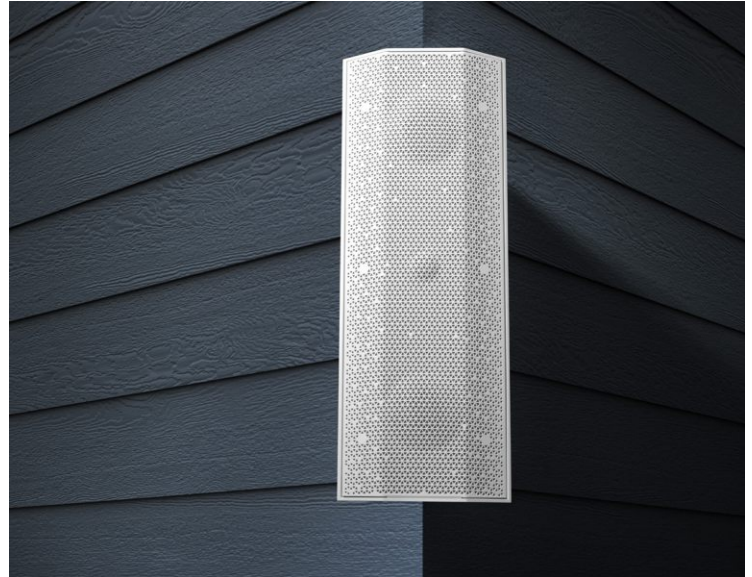

WORKS WITH ANY AMPLIFIER

Immerse yourself in the powerful sound of Lithe Audio by seamlessly connecting this speaker to any amplifier. With its impressive 100W RMS output, this passive speaker is perfect for a wide range of applications, delivering exceptional audio quality. Not only does it provide an incredible auditory experience, but its sleek design also adds a touch of elegance to your decor, ensuring that it looks amazing in any setting.

ONESPEAKER.SIXWAYS.

Features

Outdoor Rated to Impressive IPX6

Weather Resistant IPX6 rated protection is extremely waterproof, impenetrable by weather, high pressure jets of water and even a non-sustained total soaking

Place Anywhere

Mount 6 different ways to suit your installation requirements

Audio Spec

RMS Power: 100W RMS (2x 50W)

Frequency Response (-3dB) 60Hz - 20kHz

Frequency Range (-10dB) 38Hz - 20kHz

Impedance: 4 Ohms nominal (8 Ω)

Sound Quality THD+N <0.01%

Sensitivity (1W/1m): 82dB

Coverage (1-4kHz): Vertical 100° / Horizontal 170°

Speaker Spec

Dimensions: (H X W X D) 465 X 170 X 100mm (18.3 X 6.7 X 3.9 inches)

Colour: Matt Black or White

Woofer: 2 x 3" Waterproof Coated Paper Cone

Tweeter: 0.75" Waterproof Coated Silk Dome

Net Weight: 3.2kg (7lbs) (Single)

IP Rating: IPX6

Connectivity: Speaker Terminals

Grille: Aluminium (UV Powder Coating)

2 Year Warranty

What's in the box

Single (Passive) Speaker

IO1 Surface Mount Speaker (Passive)

Mounting Bracket

Instruction Manual

Pair (Passive + Passive) Speaker

2x IO1 Surface Mount Speaker (Passive)

2x 16AWG Speaker Cables 7m

2x Mounting Brackets

Instruction Manual

Accessories available

06851 Power Extension Lead 5m

06850 16AWG Speaker Cable 7m

06840 IO1 Garden Spike Black (Single)

06841 IO1 Garden Spike White (Single)

06852 IO1 Eyelet Kit (Single)

SKU Codes

06800 IO1 WiFi Speaker (Single) - Black

06801 IO1 WiFi Speaker (Single) - White

06810 IO1 WiFi Speaker (Pair) - Black

06811 IO1 WiFi Speaker (Pair) - White

06820 IO1 Passive Speaker (Single) - Black

06821 IO1 Passive Speaker (Pair) - Black

06830 IO1 Passive Speaker (Single) - White

06831 IO1 Passive Speaker (Pair) - White

AudioVolt
COMMERCIAL & HOME AUDIO SPECIALIST

Buy from the UK's Largest
Online Lithe Audio Retailer

audiovolt.co.uk T: 02476 36 98 90